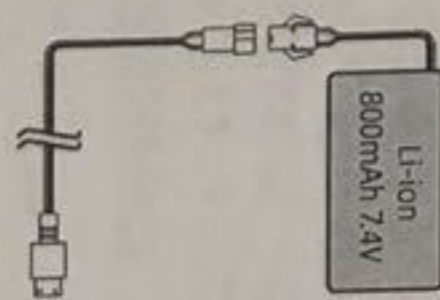

R/C BATTERY DESCRIPTION

Open the battery cover on the remote control, use 2x1.5V "AA" batteries (not included), mount the remote control button correctly into the battery, and avoid danger!

DIRT BIKE BATTERY DESCRIPTION

USE 1x7.4V BATTERY PACK (INCLUDED)
OPEN THE BATTERY COVER, REMOVE THE BATTERY PACK CONNECT CHARGE LINE.

USB charging cable USB charging cable, please connect computer USB port or other 5V output port.

WARNING: