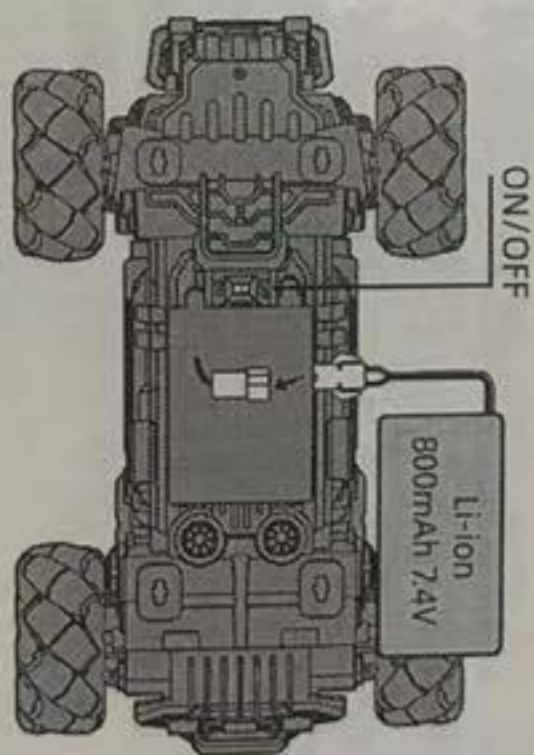

BATTERY SAFETY INFORMATION:

1. Car use 1x7.4V rechargeable batteries, remote control with 2x1.5V "AA" non-rechargeable battery.
2. Non-rechargeable batteries are not to be recharged.
3. Rechargeable batteries are to be removed from the toy before being charged (if removable).
4. Rechargeable batteries are only to be charged under adult supervision (if removable).
5. Different types of batteries or new and used batteries are not to be mixed.
6. Only batteries of the same or equivalent type as recommended are to be used.
7. Batteries are to be inserted with the correct polarity.
8. Exhausted batteries are to be removed from the toy.
9. The supply terminals are not to be short-circuited. Toy appliances in use successfully check the process, you should periodically check the wires, plugs. Shell and other parts for damage, found damage should discontinue use until the repair is intact.

R/C BATTERY DESCRIPTION

Open the battery cover on the remote control, use 2x1.5V "AA" batteries (not included), mount the remote control button correctly into the battery, and avoid danger!

DIRT BIKE BATTERY DESCRIPTION