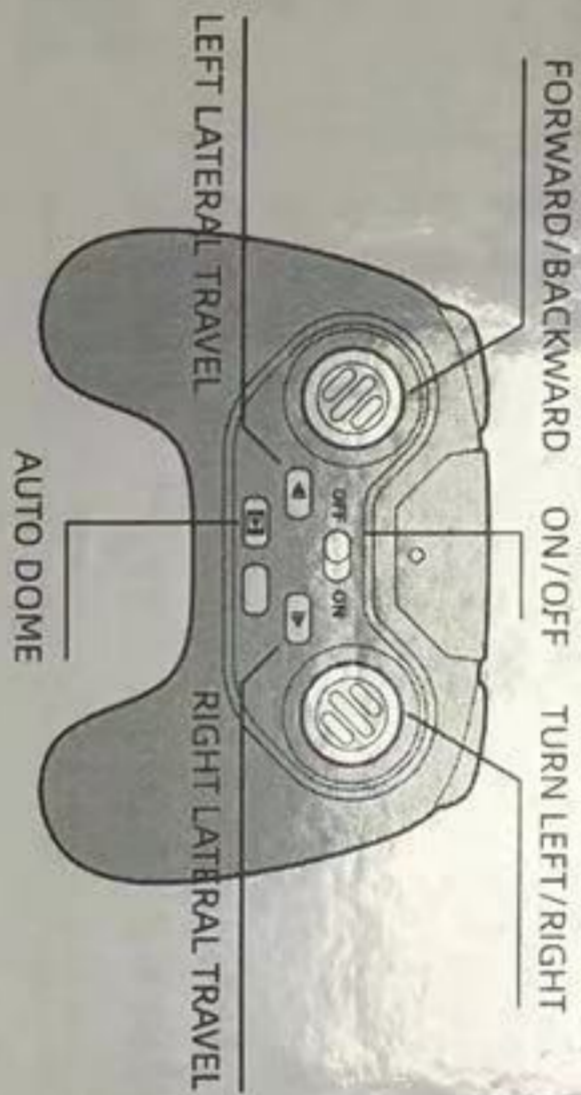

BATTERY SAFETY INFORMATION:

1. Car use 1x7.4V rechargeable batteries, remote control with 2x1.5V "AA" non-rechargeable battery.
2. Non-rechargeable batteries are not to be recharged.
3. Rechargeable batteries are to be removed from the toy before being charged (if removable).
4. Rechargeable batteries are only to be charged under adult supervision (if removable).
5. Different types of batteries or new and used batteries are not to be mixed.
6. Only batteries of the same or equivalent type as recommended are to be used.
7. Batteries are to be inserted with the correct polarity.
8. Exhausted batteries are to be removed from the toy.
9. The supply terminals are not to be short-circuited. Toy appliances in use successfully check the process, you should periodically check the wires, plugs. Shell and other parts for damage, found damage should discontinue use until the repair is intact.

R/C BATTERY DESCRIPTION

Open the battery cover on the remote control, use 2x1.5V "AA" batteries (not included), mount the remote control button correctly into the battery, and avoid danger!

DIRT BIKE BATTERY DESCRIPTION