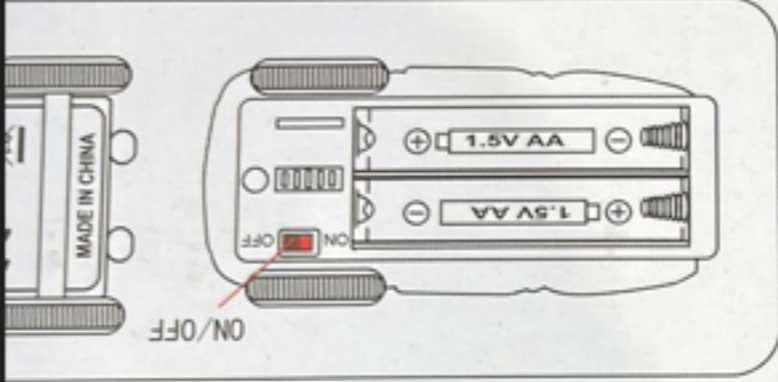

SPECIFICATI
CONTENTS

MADE IN

WARNING:
CHOKING HAZARD -
Small parts. Not for children under 3 years.

NOT SUITABLE FOR
CHILDREN UNDER 3 YEARS
DUE TO SMALL PARTS

PRECAUCIONES:
CONTIENE PARTES PEQUEÑAS. NO RECOMENDADO
PARA NIÑOS MENORES DE 3 AÑOS.