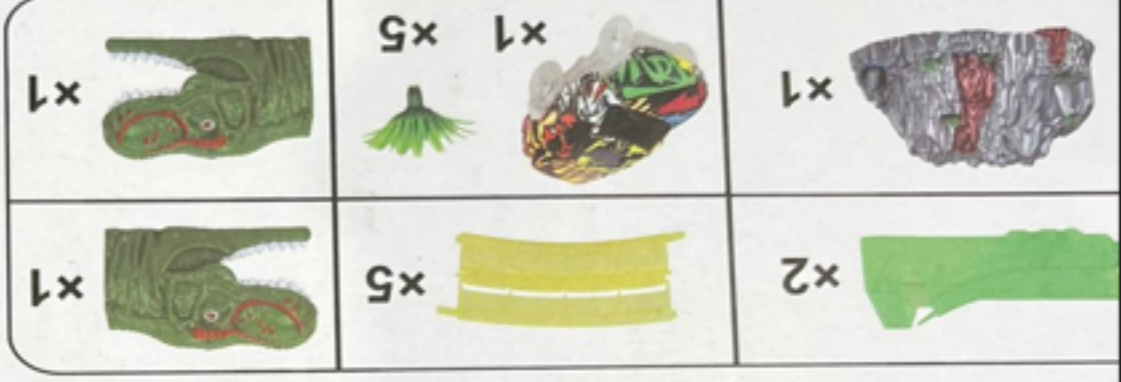

SPECIFICATI
CONTENTS

MADE IN

WARNING:
CHOKING HAZARD -
Small parts. Not for children under 3 years.

NOT SUITABLE FOR
CHILDREN UNDER 3 YEARS
DUE TO SMALL PARTS

PRECAUCIONES:
CONTIENE PARTES PEQUEÑAS. NO RECOMENDADO
PARA NIÑOS MENORES DE 3 AÑOS.