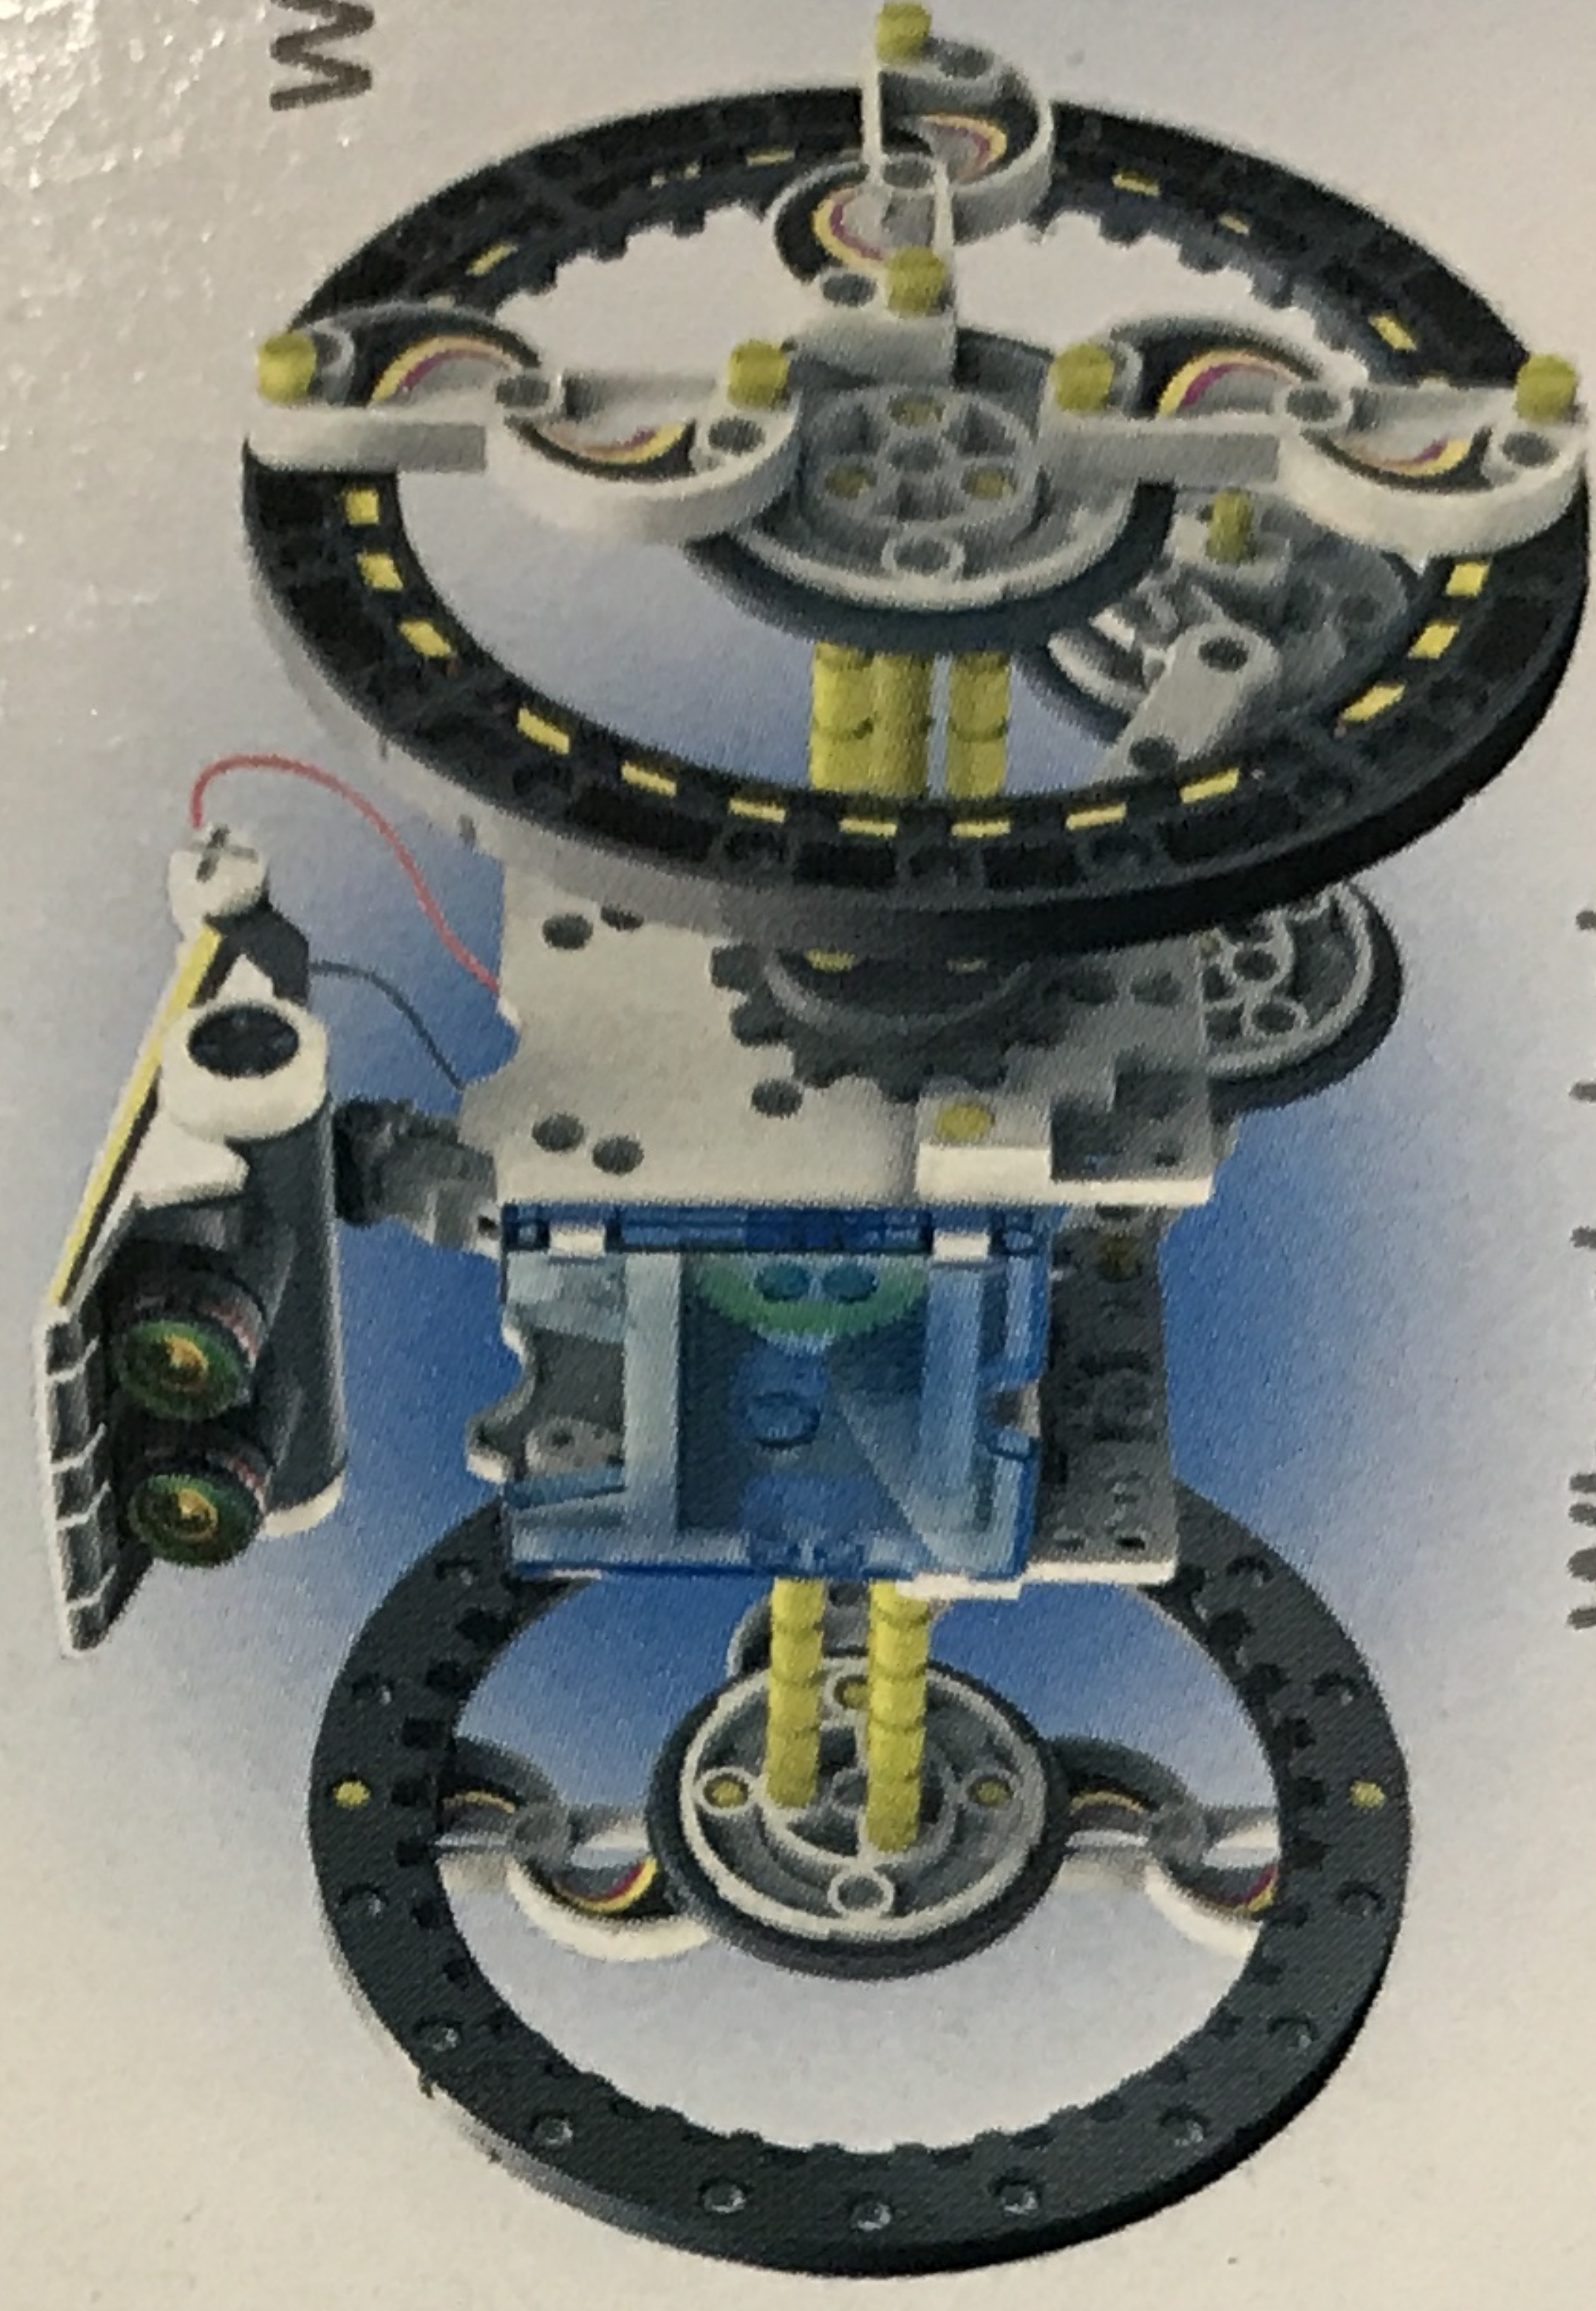

Crab - bot

Turtle - bot

Slith

Build It Yourself

- Alternative energy is the future, so now is the perfect time to start children on the path of learning basic concepts behind these technologies. Fortunately, this product is powered by the sun, there are no batteries required. The robot moves in direct sunlight and allows children to create while using their infinite imagination.
- There are two levels in building the robot kit. Level one includes: Turtle-bot, Beetle-bot, Quadru-bot, Boat-bot, Walker-bot, Dog-bot, and Wheel-bot. Then they can challenge their manipulative skills with the second level: Roly Poly-bot, Auto-bot, Slither-bot, Surf-bot, Boxer-bot Crab-bot and Row-bot.

Beetle - bot

Auto - bot

Walker - bot

Roly poly - bot

Wheel - bot

EN Ages 10+
IT Età 10+
ES Edad: 10+

PATENT PENDING

WARNING:
CHOKING HAZARD-Small parts.
Not for children under 3 years.