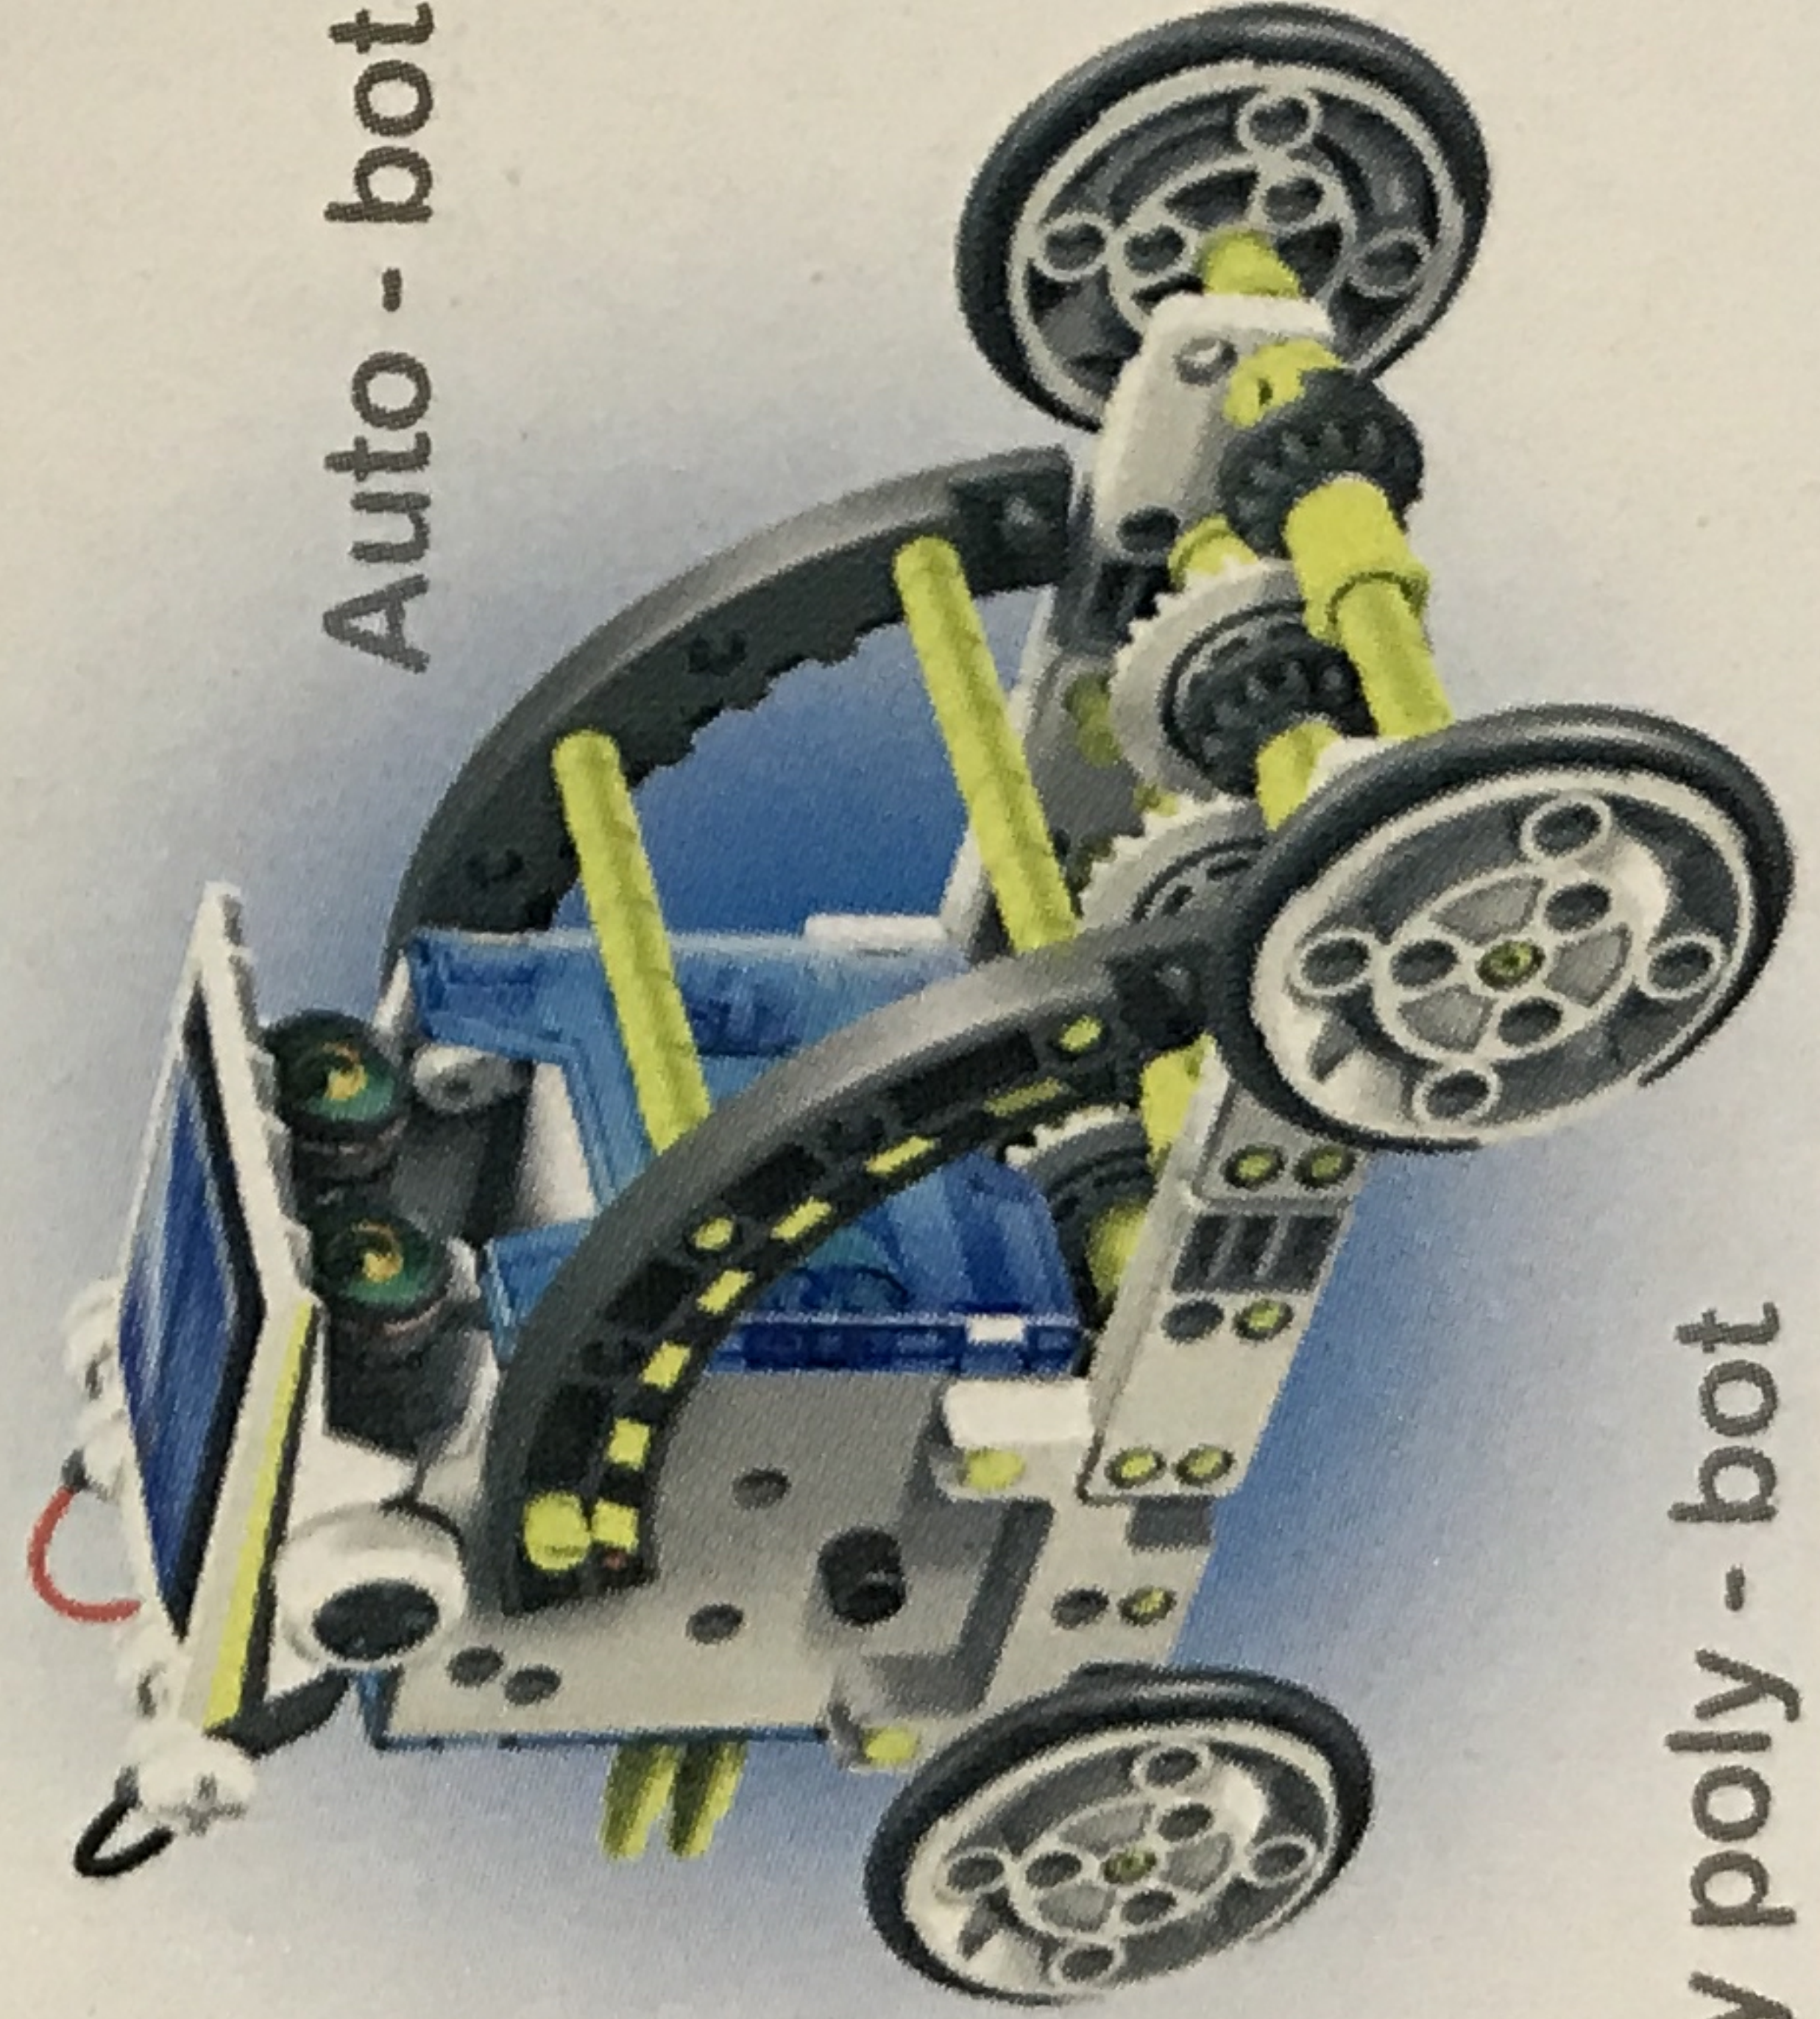

Crab - bot

Turtle - bot

Slith

Build It Yourself

- Alternative energy is the future, so now is the perfect time to start children on the path of learning basic concepts behind these technologies. Fortunately, this product is powered by the sun, there are no batteries required. The robot moves in direct sunlight and allows children to create while using their infinite imagination.
- There are two levels in building the robot kit. Level one includes: Turtle-bot, Beetle-bot, Quadru-bot, Boat-bot, Walker-bot, Dog-bot, and Wheel-bot. Then they can challenge their manipulative skills with the second level: Roly Poly-bot, Auto-bot, Slither-bot, Surf-bot, Boxer-bot Crab-bot and Row-bot.

Beetle - bot

Auto - bot

Walker - bot

Roly poly - bot

Wheel - bot

EN Ages 10+
IT Età 10+
ES Edad: 10+

PATENT PENDING

WARNING:
CHOKING HAZARD-Small parts.
Not for children under 3 years.