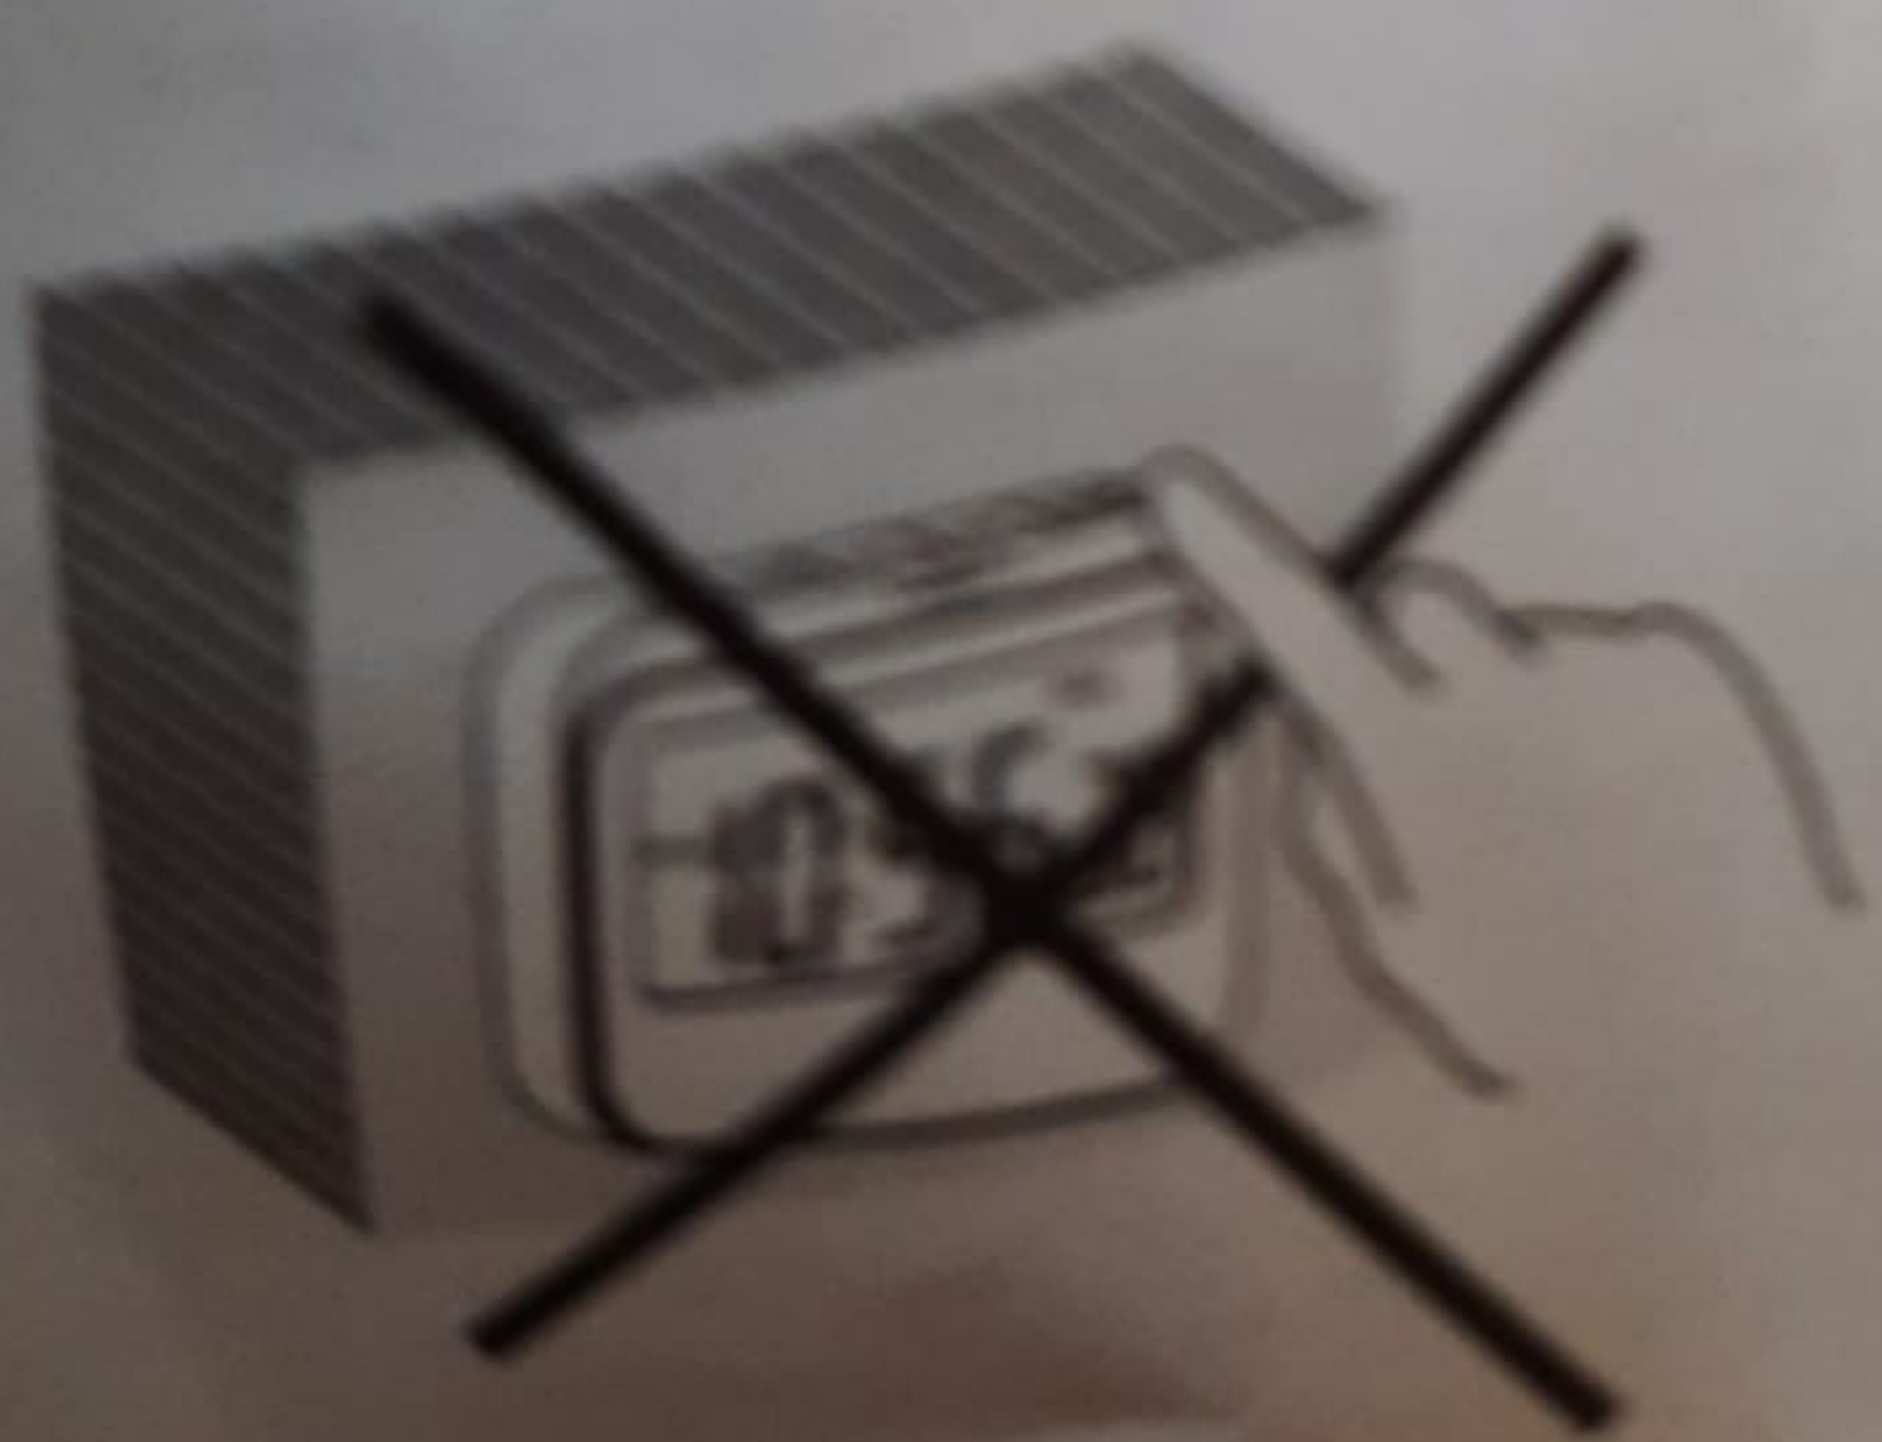

U-JO X

Note:

The clock timer can also be placed on a flat surface such as a table top by opening the plastic stand outward from the backside to act as a support.

Battery

AAA/LR03 x 1 piece

Precaution

 It is recommended to operate the timer using both hands. Using a single hand to operate may cause the unit to drop and damage the unit.