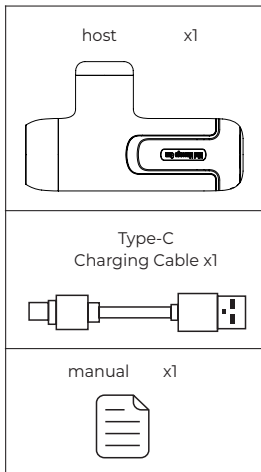

♥ Indications

- Pain and cramps from muscle contusions, sprains, strains
- Loose and thickened of connective tissue and fascia
- Reduces the accumulation of lactic acid in the muscles
- Increase joint mobility
- - Remove muscle fatigue

! Taboo

- Aneurysm, bleeding, use of blood thinners.
- Heart disease, have a pacemaker or defibrillator.
- Pregnancy, cancer.
- Within 90 days of internal fixation, the device cannot be used within 3 inches of internal fixation.
- Sensitive areas head, face, cervical spine, spine vertebrae.
- Positions with less muscle coverage, such as shinbone, dorsum of the foot, dorsum of the hand, etc., Where muscle coverage is less close to bones.

List

Product Parameters

Model: BLD-307	Input parameters: 5V—1A
Rated voltage: 7.4V	maximum speed: 3300r/min
Rated current: 1A	Battery capacity: 1800mAh
	Executive standard: GB4706.1-2005 GB4706.10-2008