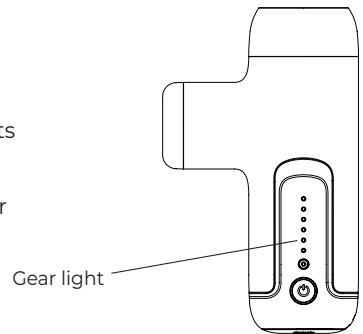

Gear light, red breathing light

- The gear light indicates the gear size of the fascia gun.
- When one light is on, it is the first gear, when two lights are on, it is the second gear.
- When three lights are on, it is the third gear, when four lights are on, it is the fourth gear. And so on.