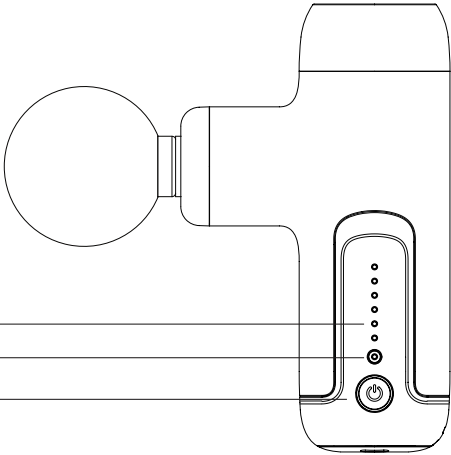

## MINI MASSAGE GUN

XLS-BLD-307

# Product Overview

Massage head  
(Replaceable)

Gear light

Red breathing light

Power button