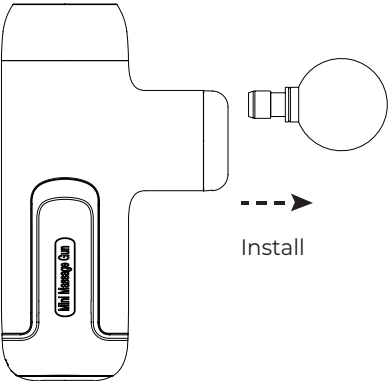

# Product Overview

Massage head  
(Replaceable)

Gear light

Red breathing light

Power button

## Replace the massage head

The installation is complete