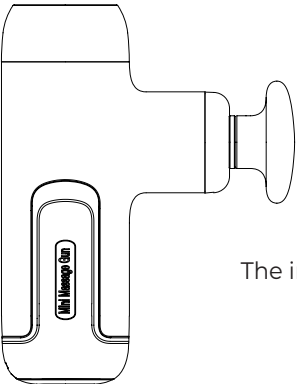

Replace the massage head

The installation is complete