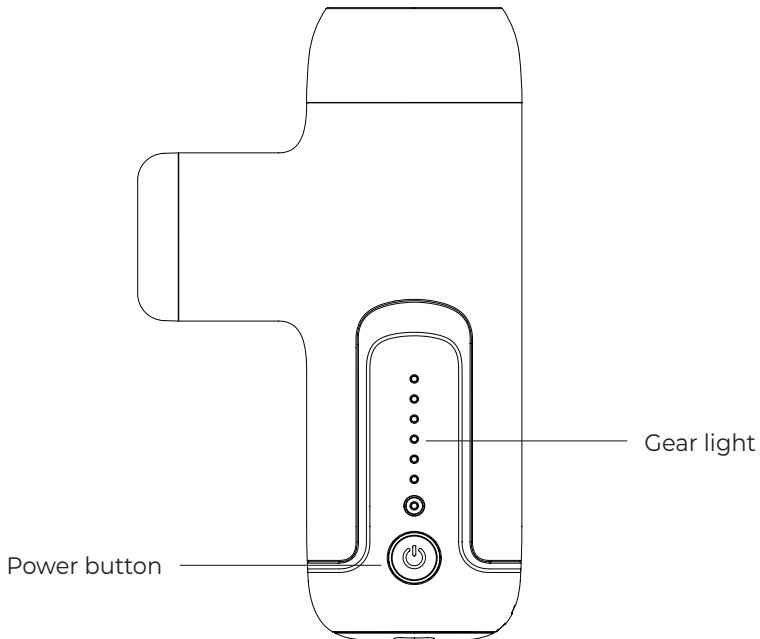

Product Use

ON/OFF

1. Press and hold the power button for three seconds to power ON/OFF.
2. In the power-on state, short press the button once to increase the gear.
3. After the product is turned on, every 10 minutes of operation, It will stop automatically, if you want to continue using it, please just press the switch.

Strength adjustment

1. The initial gear when power on is the first gear. Click the power button once to increase by one step.
2. The maximum gear is the sixth gear. When the sixth gear is clicked, the power button will change to the first gear.

Note: The initial gear when power on is the first gear. Click the power button once to increase by one step.

The maximum gear is the sixth gear. When the sixth gear is clicked, the power button will change to the first gear.