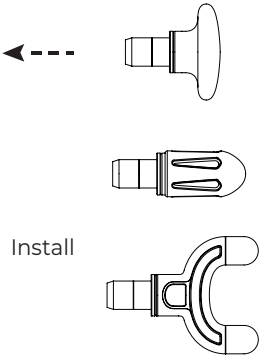

# Product Overview

Massage head  
(Replaceable)

Gear light

Red breathing light

Power button

## Replace the massage head

The installation is complete