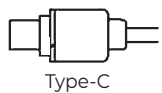

Instructions for charging

USB (bring your own)
Note: The output is 5V-2A or 5V-1A
mobile phone charging head

1. It cannot be turned on during charging, and the USB charging cable must be unplugged after charging.
2. It takes about 3 hours to fully charge. After full charge, the first gear test can be used for about 4 hours (laboratory data, there is a certain error in actual use). The specific use time will decrease depending on the gear used and the pressing force.
3. Plug one end of the USB cable into the bottom of the host, and the other end can be connected to the USB port of a charger, power bank or desktop computer for charging. Please note that if you use a USB power supply for charging, please do not use a power adapter with an output specification exceeding DC 5V. Otherwise, the host will be damaged.

*In order to ensure the safety of use, the massage gun cannot be used when charging.