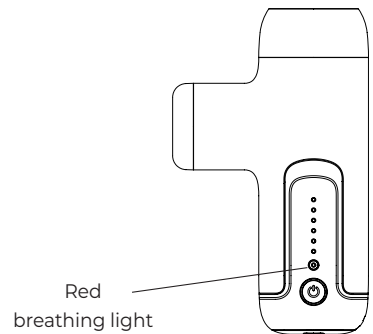

- When charging, the red breathing light turns red,
- Do not use and switch the machine while charging!
- Fully charged, the red breathing light turns green,
- Can be unplugged to start using.