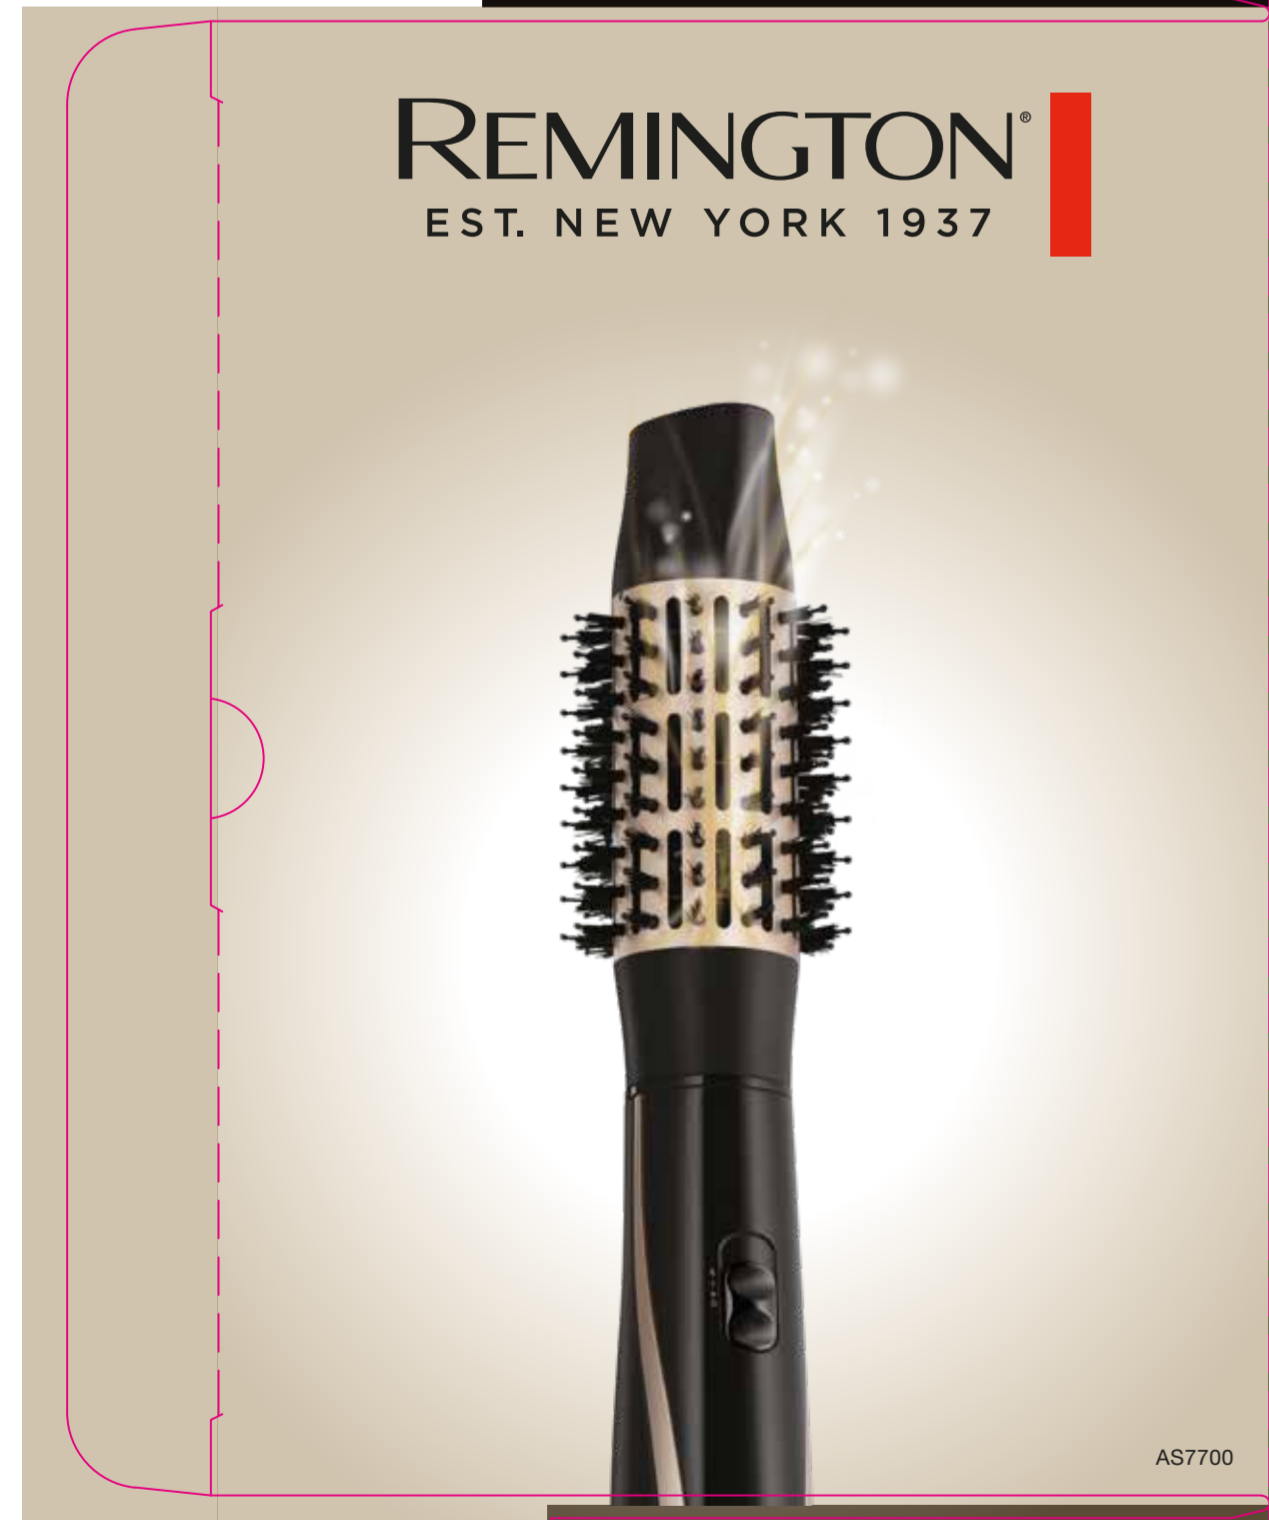

1. **For 3x faster results*, without extreme heat.**
2. Drying concentrator
   - 50mm ceramic coated mixed bristle brush
   - 38mm ceramic coated retractable bristle brush
   - 25mm ceramic coated mixed bristle brush
   - Firm paddle brush
   - Root boost
   - Ionic conditioning, for a frizz-free shine
   - 2 heat / speed settings
   - Cool shot
   - Removable, easy clean grille
   - Hang up loop
   - 3m swivel cord
   - Professional storage case
   - 13 year guarantee + 1 extra year when you register online within 28 days

REMINGTON EST. NEW YORK 1937
BLOW DRY & STYLE

REMINGTON EST. NEW YORK 1937

REMINGTON EST. NEW YORK 1937

BLOW DRY & STYLE
CARING 1200W AIRSTYLER

FOR ALL HAIR LENGTHS

6 ATTACHMENTS

3X FASTER*

3x faster drying and styling* without extreme heat

Six styling attachments for creating curls, volume and smoothness

REMINGTON EST. NEW YORK 1937

Ref. No. AS7700 US1