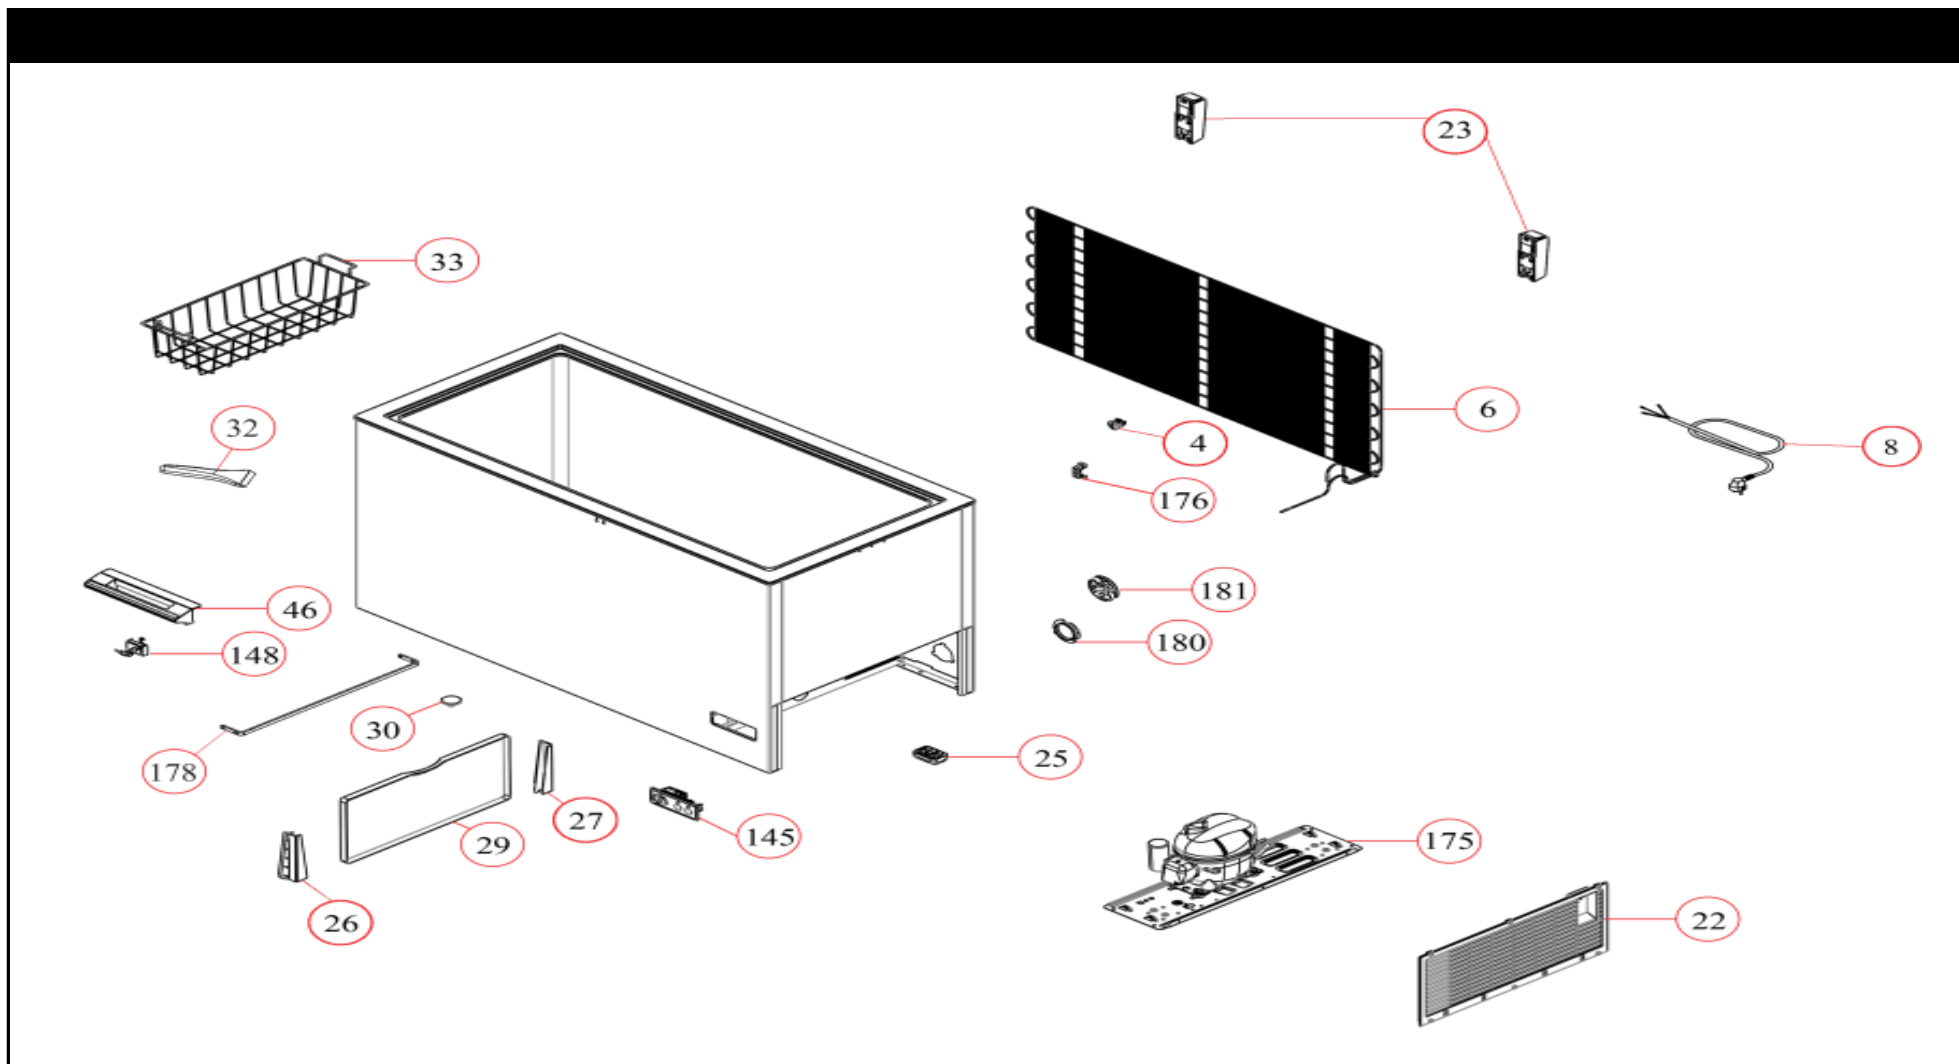

7151.1100

R600a

Onderdelen informatie
Erzatzteil information
Spare part information
Information de pièces

POS:	Art.No.:	Omschrijving:	Aantal:
1		C200 FOAMING CABI.PCKT	1
2		C200 FOAMING DOOR ASSEMB.(INOX)	1
5		DRYER 7,5 GR TEK	1
6		CONDENSER C200	1
8	CS9338.4137	PLUG CABLE 2100 MM 3G0,75 SF23D 4,8 (EU)	1
13		POT KNOB MECH.	1
18		C200 A+ COMPR.PCKT(PZ55H1X)	1
19		COMPR. LOCKING PART (1,2)	2
20		SERVICE PIPE (Ø 6 x120 mm)	1
25	CS9338.4139	POM FEET	4
26		MIDDLE TRAVERSE SLIDER (FRONT)	1
27		MIDDLE TRAVERSE SLIDER (BACK)	1
29		CABI.SEPARATOR PLAST. A+	1

POS:	Art.No.:	Omschrijving:	Aantal:
31		PLASTIC CABLE HOLDER (8)	1
32		ICE SCRAPER	1
33		WIRE BASKET A+ 60MM	1
34		SLOT IN GASKET C200-YENI KESIT (7047) V3	1
39		LAMP HOUSING	1
46		TUTAMAK PLASTIK SAP-3 GRUBU INOX 7039	1
55		SIGNAL LAMP (RED) CF	1
56		SIGNAL LAMP (GREEN) CF	1
58	CS9338.4138	TERM. FOSHAN KXF27A5-E 700 MM EXPROOF	1
62	CS9338.4136	LAMP LED LAMP 220V MSLFT20W2S01	1
67		HINGE WASHER	0
119		TERMINAL CLK FEMALE FLAG LOCKED 5822.24	1
119		TERMINAL CLK FEMALE FLAG LOCKED 5822.24	4

POS:	Art.No.:	Omschrijving:	Aantal:
119		TERMINAL HOUSING SF23D RPK 4,8*0,8	4
119		TERMINAL HOUSING SF23D RPK 4,8*0,8	1
119		TERMINAL SKN1	1
119		TERMINAL SF19DK MINI RPK 4,8	2
119		TERMINAL SF23D RPK 6,3X0,8	2
119		TERMINAL SF23D RPK 6,3X0,8	1
119		TERMINAL SF1DEK RPK 6.3	2
148	CS9338.4135	LOCK MAIN BODY ASSEMB.KOVANSIZ	1
176		COND. FIXING PLAST. PART . V2	2
181		EXTER.CABI.BACK HOUSING COVER	1
228	CS9338.4146	DRAIN TUBE CAP (7042)	1
255		ILLUM.COVER	1
1123		PLAST. EXCHANGER CONTACT BARRIER	7