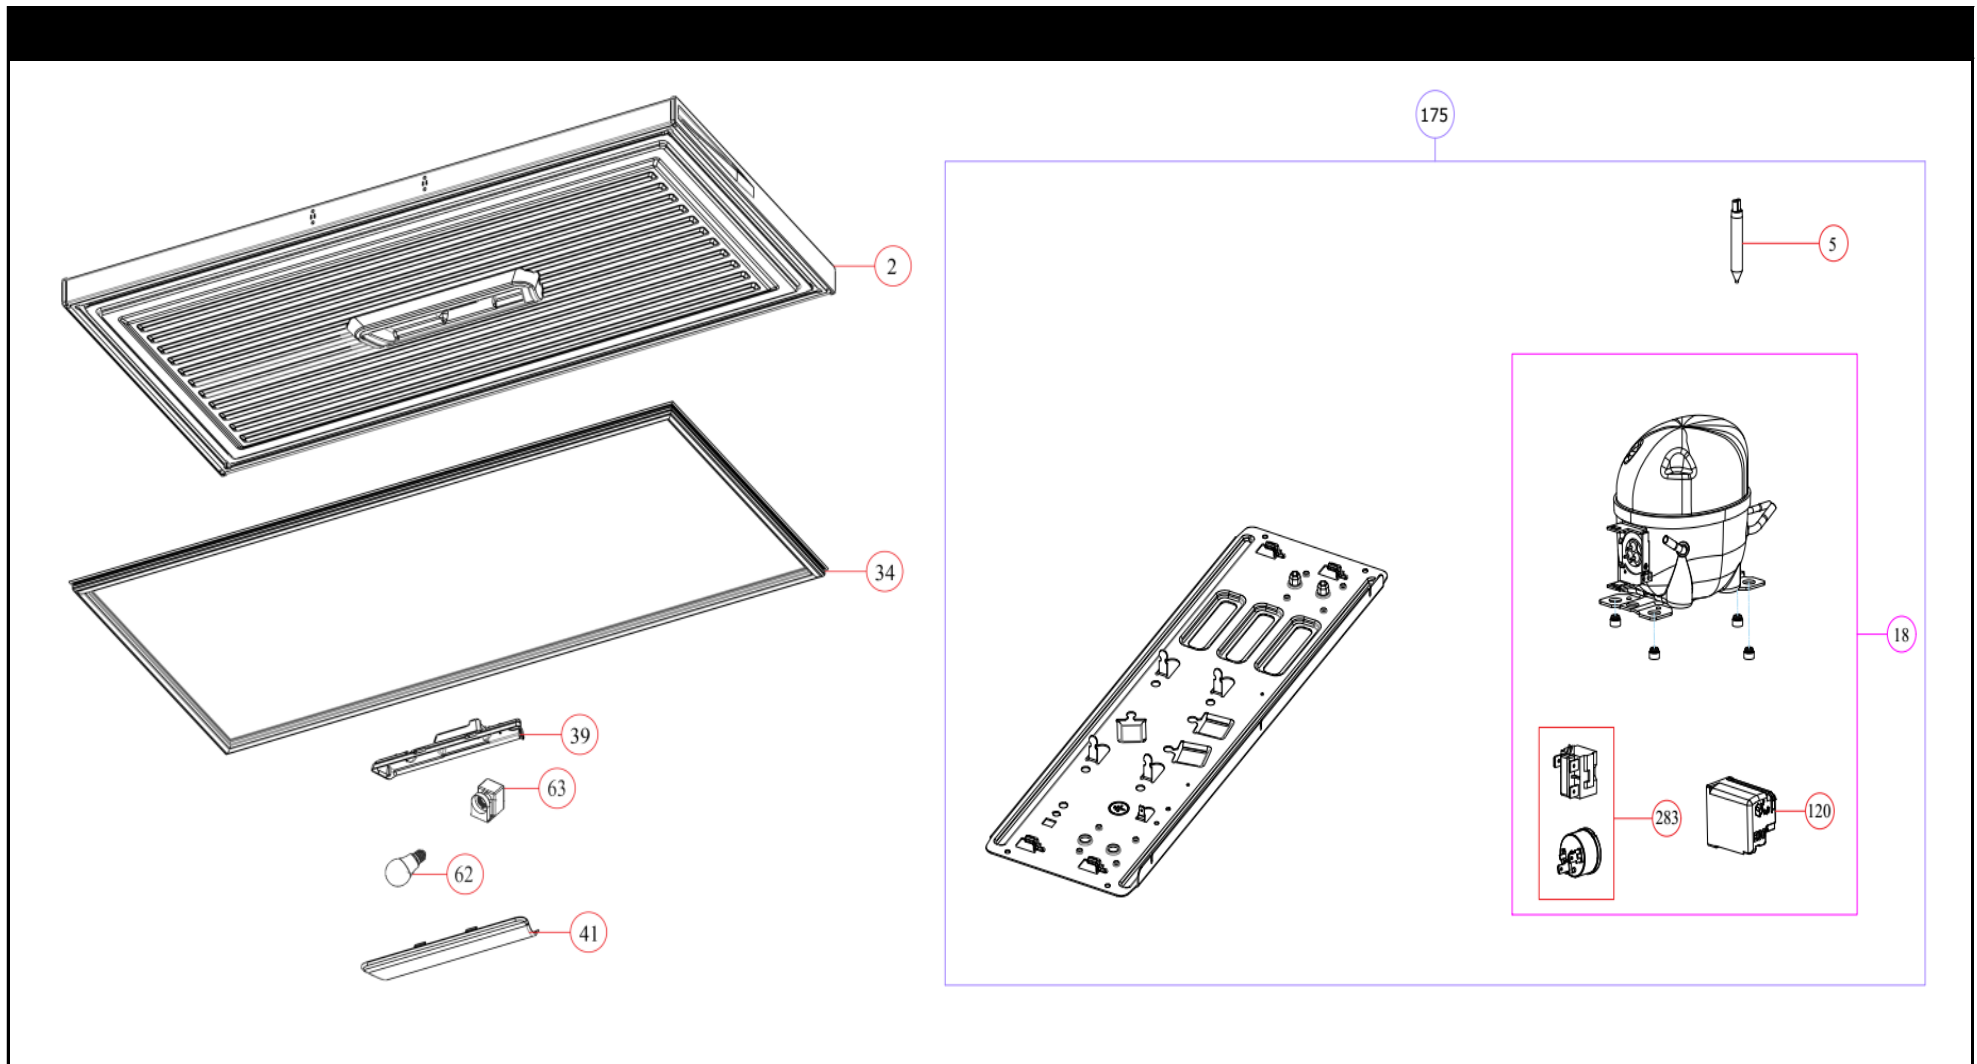

7151.1100

R600a

Onderdelen informatie
Erzatzteil information
Spare part information
Information de pièces

POS:	Art.No.:	Omschrijving:	Aantal:
1		C200 FOAMING CABI.PCKT	1
2		C200 FOAMING DOOR ASSEMB.(INOX)	1
5		DRYER 7,5 GR TEK	1
6		CONDENSER C200	1
8	CS9338.4137	PLUG CABLE 2100 MM 3G0,75 SF23D 4,8 (EU)	1
13		POT KNOB MECH.	1
18		C200 A+ COMPR.PCKT(PZ55H1X)	1
19		COMPR. LOCKING PART (1,2)	2
20		SERVICE PIPE (Ø 6 x120 mm)	1
25	CS9338.4139	POM FEET	4
26		MIDDLE TRAVERSE SLIDER (FRONT)	1
27		MIDDLE TRAVERSE SLIDER (BACK)	1
29		CABI.SEPARATOR PLAST. A+	1

POS:	Art.No.:	Omschrijving:	Aantal:
31		PLASTIC CABLE HOLDER (8)	1
32		ICE SCRAPER	1
33		WIRE BASKET A+ 60MM	1
34		SLOT IN GASKET C200-YENI KESIT (7047) V3	1
39		LAMP HOUSING	1
46		TUTAMAK PLASTIK SAP-3 GRUBU INOX 7039	1
55		SIGNAL LAMP (RED) CF	1
56		SIGNAL LAMP (GREEN) CF	1
58	CS9338.4138	TERM. FOSHAN KXF27A5-E 700 MM EXPROOF	1
62	CS9338.4136	LAMP LED LAMP 220V MSLFT20W2S01	1
67		HINGE WASHER	0
119		TERMINAL CLK FEMALE FLAG LOCKED 5822.24	1
119		TERMINAL CLK FEMALE FLAG LOCKED 5822.24	4

POS:	Art.No.:	Omschrijving:	Aantal:
119		TERMINAL HOUSING SF23D RPK 4,8*0,8	4
119		TERMINAL HOUSING SF23D RPK 4,8*0,8	1
119		TERMINAL SKN1	1
119		TERMINAL SF19DK MINI RPK 4,8	2
119		TERMINAL SF23D RPK 6,3X0,8	2
119		TERMINAL SF23D RPK 6,3X0,8	1
119		TERMINAL SF1DEK RPK 6.3	2
148	CS9338.4135	LOCK MAIN BODY ASSEMB.KOVANSIZ	1
176		COND. FIXING PLAST. PART . V2	2
181		EXTER.CABI.BACK HOUSING COVER	1
228	CS9338.4146	DRAIN TUBE CAP (7042)	1
255		ILLUM.COVER	1
1123		PLAST. EXCHANGER CONTACT BARRIER	7