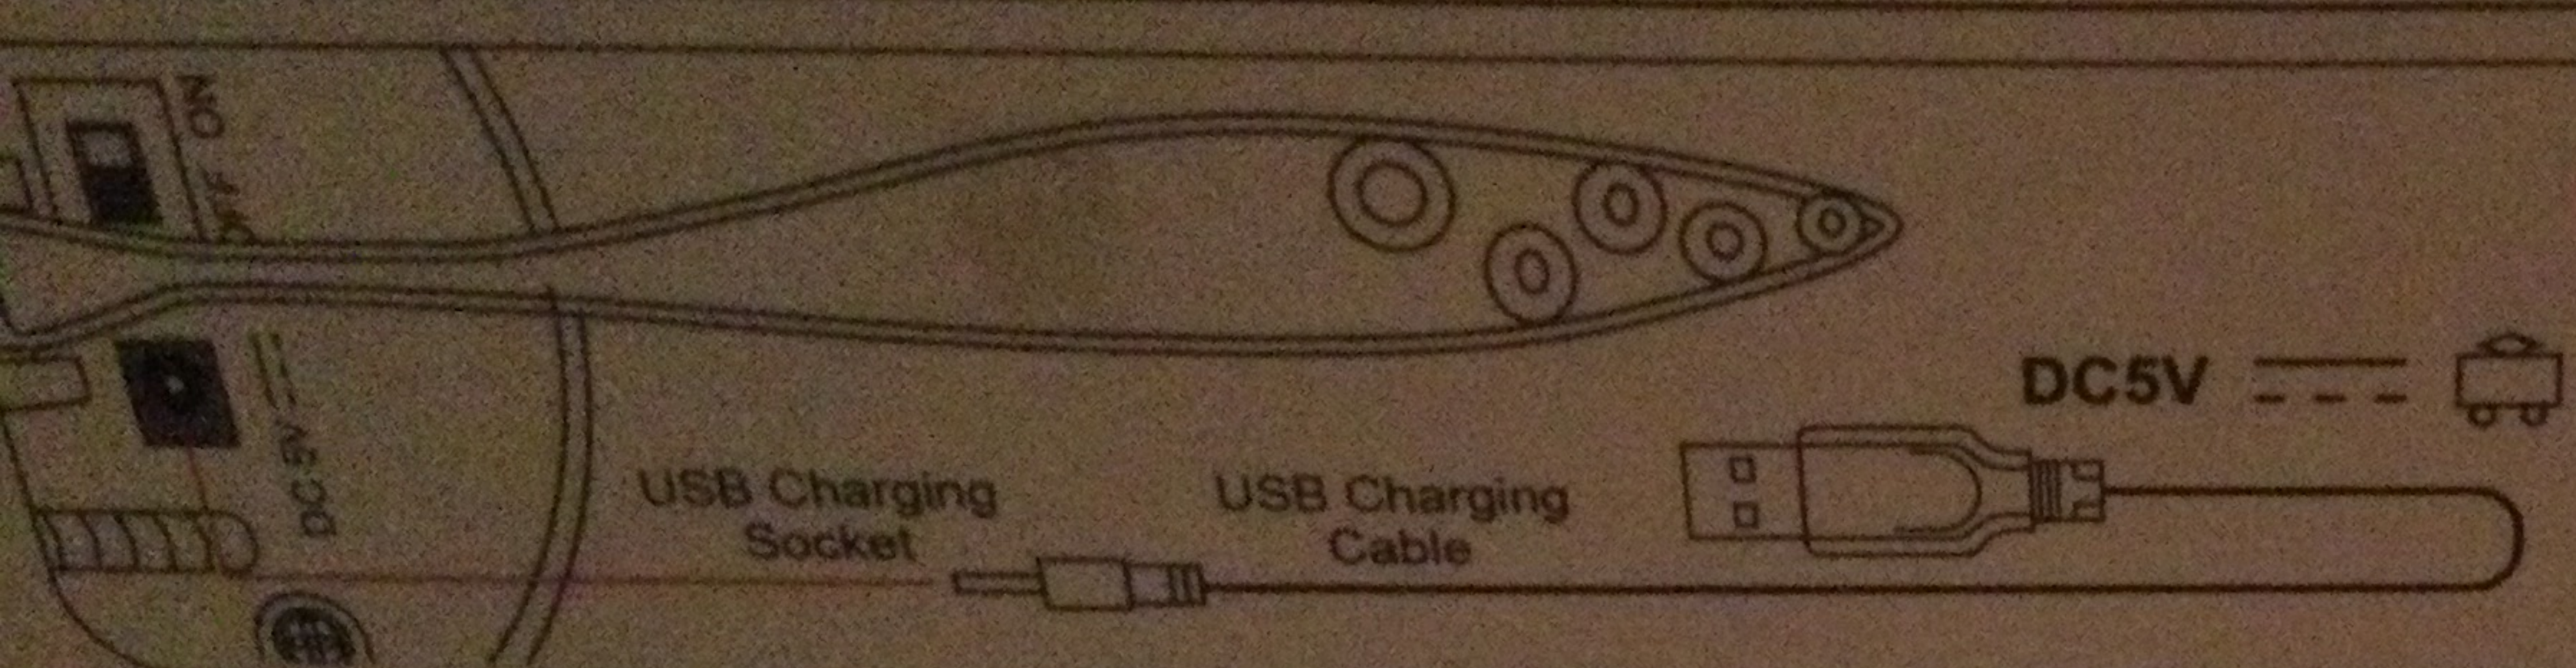

Product uses a non-replaceable 3.7V lithium battery,
 the rechargeable battery must be charged under the supervision of an adult;
 when the rechargeable battery is charging, the toy switch should be turned off;
 the power supply terminal shall not be short circuited;
 cannot be connected to more than the recommended number of power sources;
 The USB cable shall be inspected regularly to see if its wire, plug, shell and other parts are damaged.
 If damage is found, it shall be stopped using until it is repaired.

Important note: Please use the original USB cable of this product to connect the transformer with USB socket (such as mobile power supply, notebook computer, desktop computer host, etc.) to supply power to this product. The transformer is not delivered.

SPECIFICATIONS & COLORS OF CONTENTS MAY VARY FROM ILLUSTRATIONS.

MADE IN CHINA NO.QC8Y

WARNING:
 NOT SUITABLE FOR CHILDREN UNDER 3 YEARS DUE TO SMALL PARTS.
 تحذير: غير ملائم للأطفال تحت 3 سنوات بسبب الأجزاء الصغيرة.
 COUNTRY OF ORIGIN: CHINA
 بلاد المنشأ: الصين

شارة المطابقة الخليجية
Gulf Conformity Mark

WARNING:
 CHOKING HAZARD-Small parts.
 Not for children under 3 years.

PRECAUCIONES:
 PELIGRO DE AHOGARSE. Contiene partes pequeñas. No recomendado para niños menores de 3 años.