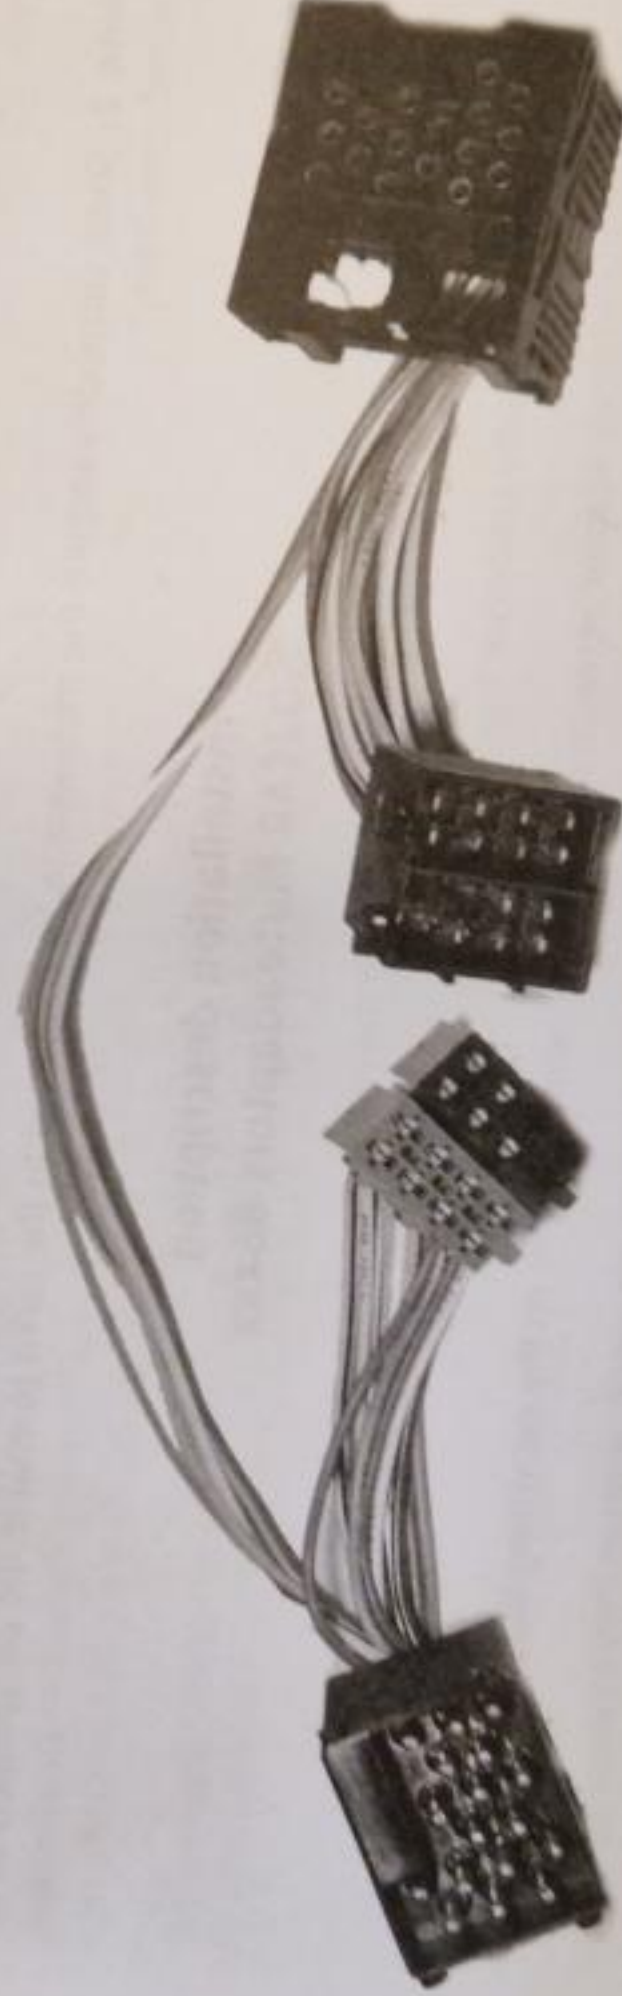

ISO2CAR • muteadapters

UK/US/DE/DK

Installation instruction
Montageanleitung
Montagevejledning
ISO2CAR muteadaptor 86xxx

Made in Denmark by
Kram Telecom A/S

KRAM
TELECOM

ML800-V03

86190 ISO2CAR mute adaptor
Vokvo S60/S80/V70(2001*)
Not for separate amplified ver