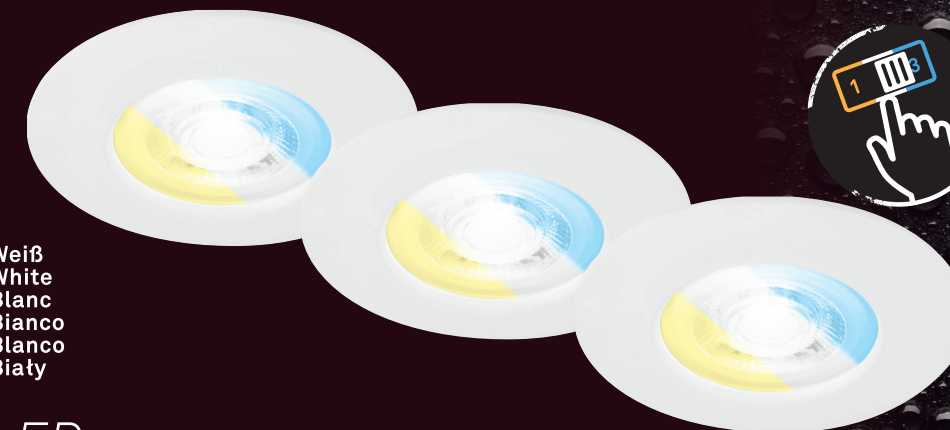

Weiß
White
Blanc
Bianco
Bianco
Biały

LED

3x LED 4,9 W
580 lm

White change via housing switch
2700 K/ 4000 K/ 6500 K

5 years guarantee

BRILONER®

Art.-Nr. 7605036