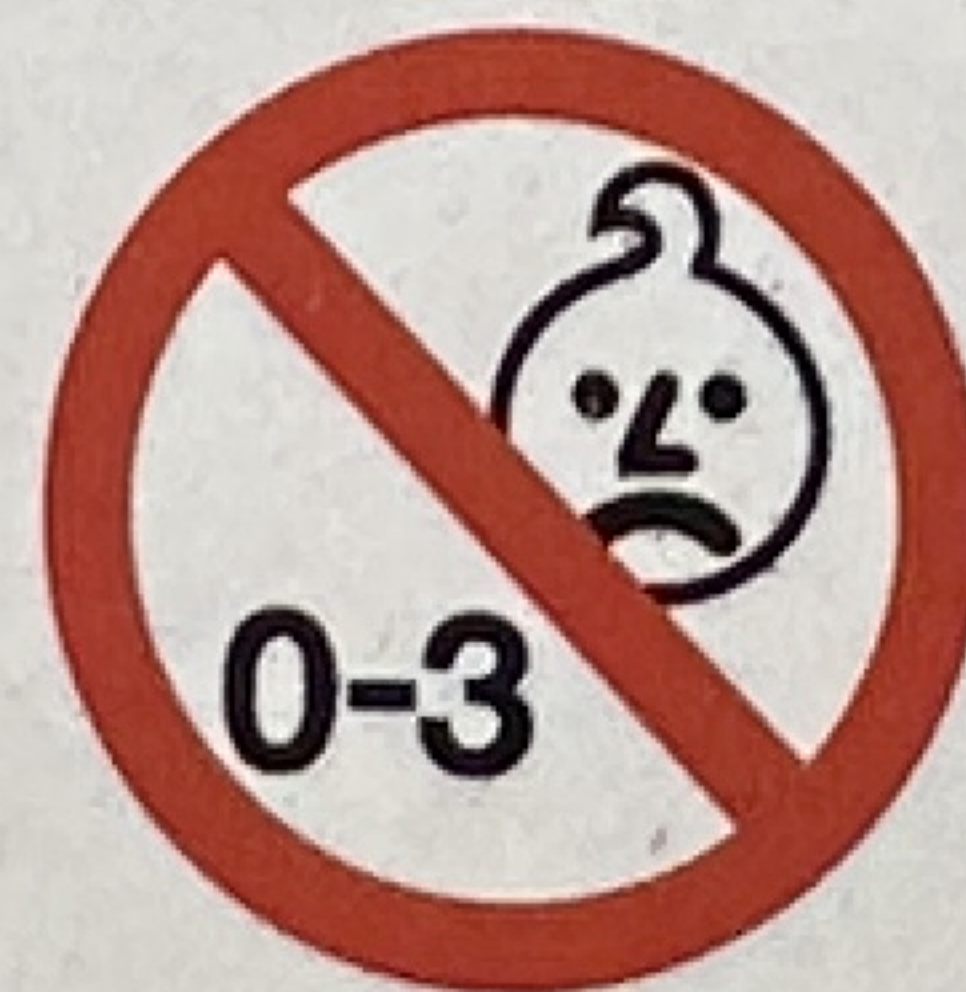

PROTECTIVE SET

KNEE · ELBOW · WRIST PADS

S M L

Item No.: 720238.002

Batch No. 039074

Production month/year: 07/2021

WHEELZ4KIDS

CE