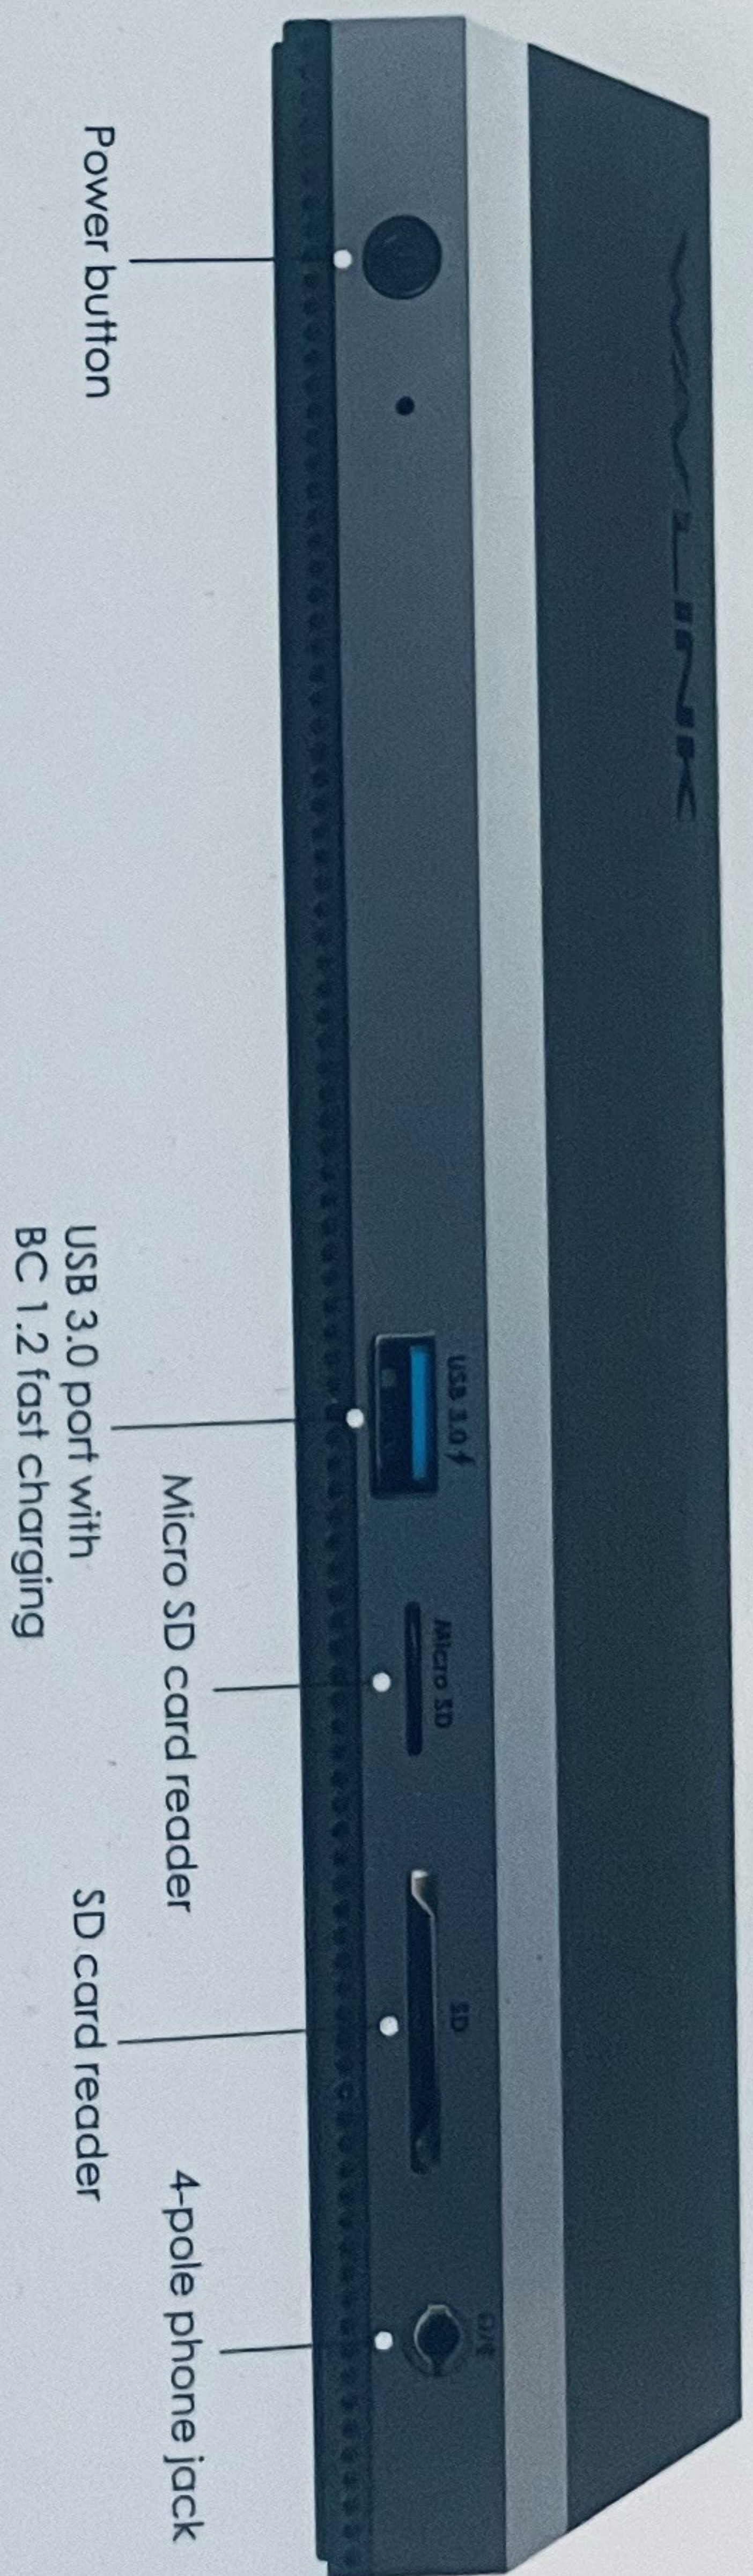

Specification

- Provides USB power delivery up to 100W for upstream charging.
- Supports triple display with two types of video outputs HDMI & DP.
- RJ45 Gigabit Ethernet port provides high speed and secure network.
- Compatible with full-featured USB 3.1 compliance (Data transfer, USB power delivery and video alternate).
- Supports Card Reader SDHC/SDXC (Capacity up to 2TB).

System Requirement

- Windows 7/8/10 or later
- Mac OS X 10 or later
- CPU i7 or higher, RAM 4GB or above
- Requires that host PC/laptop supports PD 2.0
- PC/laptop with USB 3.1 full function Type-C port (Power Delivery, Video Alternate, Data Transfer)

In the Box

- 1 x USB-C 4K@60Hz Triple Display Docking Station
- 1 x USB-C to USB-C Cable
- 1 x 130W Power Adapter
- 1 x AC Power Cable
- 1 x Quick Start Guide

For Official News & Press: Wavlink (@WavlinkOfficial)
For Technical Support: Wavlink Support (@WavlinkTechSupport)