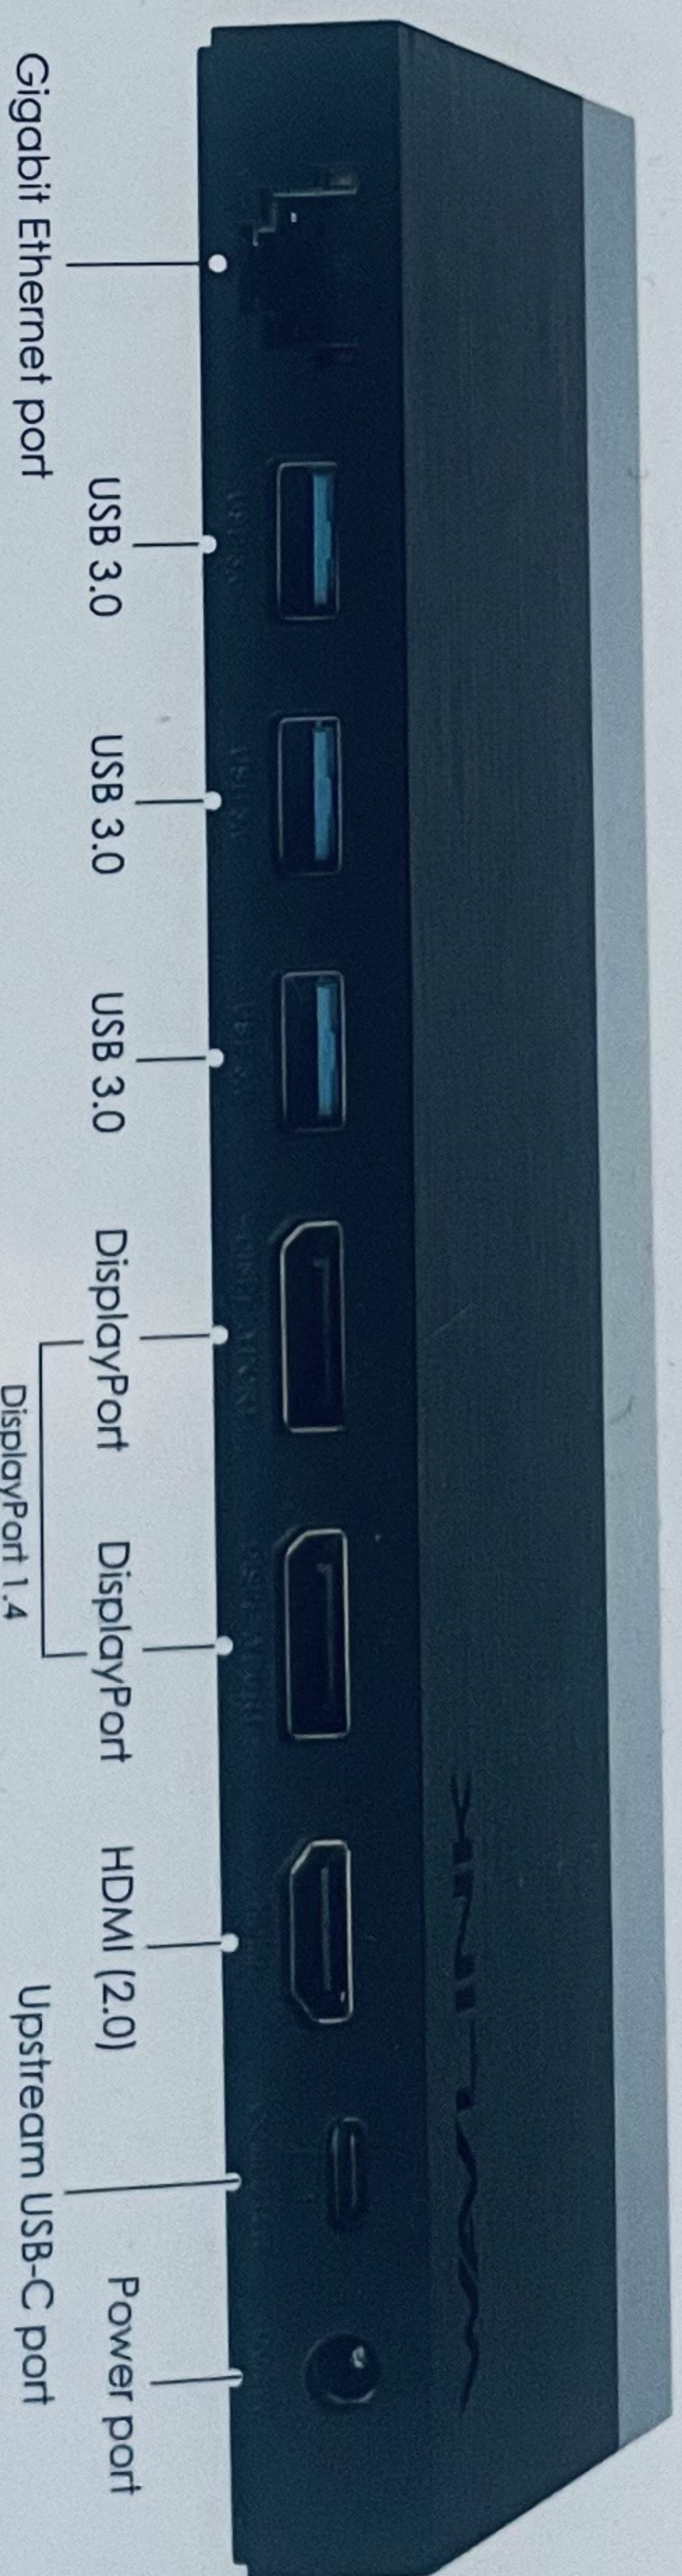

Specification

- Provides USB power delivery up to 100W for upstream charging.
- Supports triple display with two types of video outputs HDMI & DP.
- RJ45 Gigabit Ethernet port provides high speed and secure network.
- Compatible with full-featured USB 3.1 compliance (Data transfer, USB power delivery and video alternate).
- Supports Card Reader SDHC/SDXC (Capacity up to 2TB).

System Requirement

- Windows 7/8/10 or later
- Mac OS X 10 or later
- CPU i7 or higher, RAM 4GB or above
- Requires that host PC/laptop supports PD 2.0
- PC/laptop with USB 3.1 full function Type-C port (Power Delivery, Video Alternate, Data Transfer)

In the Box

- 1 x USB-C 4K@60Hz Triple Display Docking Station
- 1 x USB-C to USB-C Cable
- 1 x 130W Power Adapter
- 1 x AC Power Cable
- 1 x Quick Start Guide

For Official News & Press: Wavlink (@WavlinkOfficial)
For Technical Support: Wavlink Support (@WavlinkTechSupport)