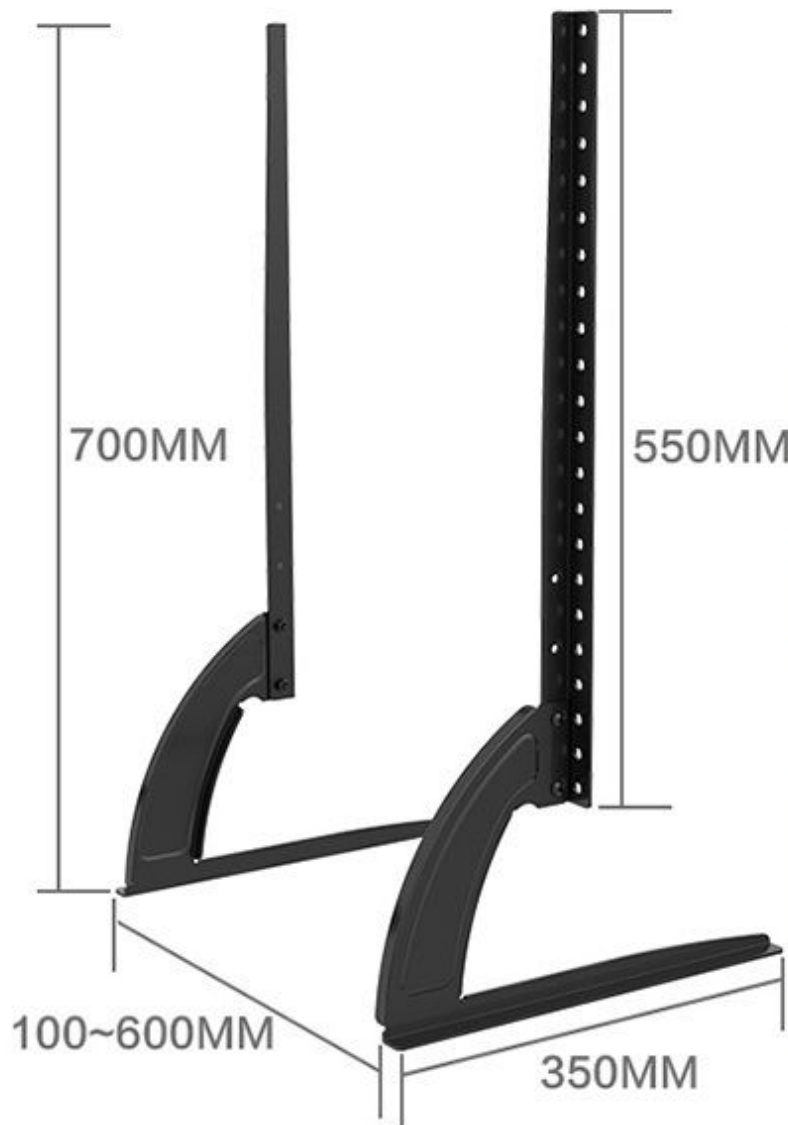

32"-65"

Load up to 50 kg

Height Adjust

50kg