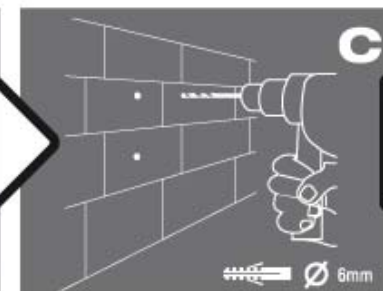

TILT WALL MOUNT

NEIGBARE WANDHALTERUNG / SOPORTE DE PARED INCLINABLE

Model: MT 2615
EDP 30663

Technical Specification

SCREEN SIZE

MAX VESA

MAX LOAD

Package Contents

4 pcs.
M4 x 12mm
screw

4 pcs.
M4 x 20mm
screw

4 pcs.
10mm spacer

1 pc. wall bracket

Required for installation

1

2