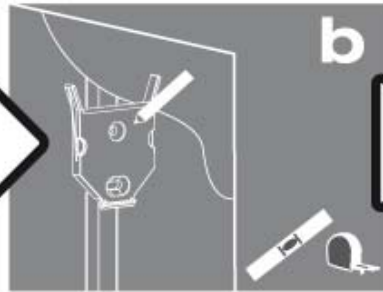

TILT WALL MOUNT

NEIGBARE WANDHALTERUNG / SOPORTE DE PARED INCLINABLE

Model: MT 2615
EDP 30663

Technical Specification

SCREEN SIZE

MAX VESA

MAX LOAD

Package Contents

4 pcs.
M4 x 12mm
screw

4 pcs.
M4 x 20mm
screw

4 pcs.
10mm spacer

1 pc. wall bracket

Required for installation

1

2