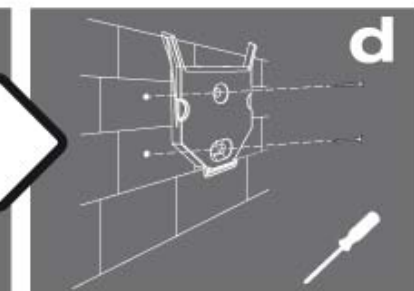

TILT WALL MOUNT

NEIGBARE WANDHALTERUNG / SOPORTE DE PARED INCLINABLE

Model: MT 2615
EDP 30663

Technical Specification

SCREEN SIZE

MAX VESA

MAX LOAD

Package Contents

4 pcs.
M4 x 12mm
screw

4 pcs.
M4 x 20mm
screw

4 pcs.
10mm spacer

1 pc. wall bracket

Required for installation

1

2