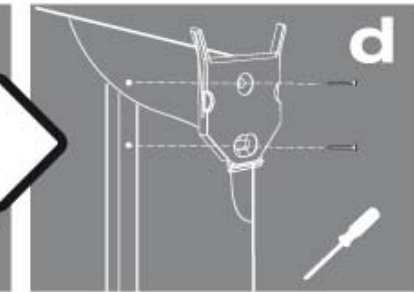

TILT WALL MOUNT

NEIGBARE WANDHALTERUNG / SOPORTE DE PARED INCLINABLE

Model: MT 2615
EDP 30663

Technical Specification

SCREEN SIZE

MAX VESA

MAX LOAD

Package Contents

4 pcs.
M4 x 12mm
screw

4 pcs.
M4 x 20mm
screw

4 pcs.
10mm spacer

1 pc. wall bracket

Required for installation

1

2