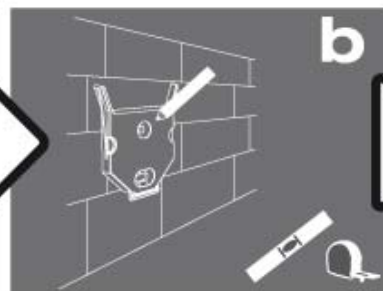

TILT WALL MOUNT

NEIGBARE WANDHALTERUNG / SOPORTE DE PARED INCLINABLE

Model: MT 2615
EDP 30663

Technical Specification

SCREEN SIZE

MAX VESA

MAX LOAD

Package Contents

4 pcs.
M4 x 12mm
screw

4 pcs.
M4 x 20mm
screw

4 pcs.
10mm spacer

1 pc. wall bracket

Required for installation

1

2