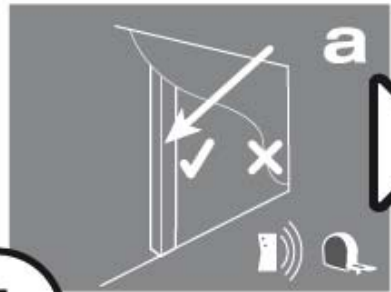

TILT WALL MOUNT

NEIGBARE WANDHALTERUNG / SOPORTE DE PARED INCLINABLE

Model: MT 2615
EDP 30663

Technical Specification

SCREEN SIZE

MAX VESA

MAX LOAD

Package Contents

4 pcs.
M4 x 12mm
screw

4 pcs.
M4 x 20mm
screw

4 pcs.
10mm spacer

1 pc. wall bracket

Required for installation

1

2