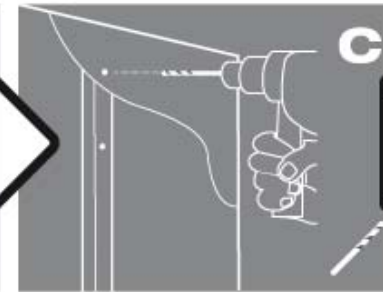

TILT WALL MOUNT

NEIGBARE WANDHALTERUNG / SOPORTE DE PARED INCLINABLE

Model: MT 2615
EDP 30663

Technical Specification

SCREEN SIZE

MAX VESA

MAX LOAD

Package Contents

4 pcs.
M4 x 12mm
screw

4 pcs.
M4 x 20mm
screw

4 pcs.
10mm spacer

1 pc. wall bracket

Required for installation

1

2