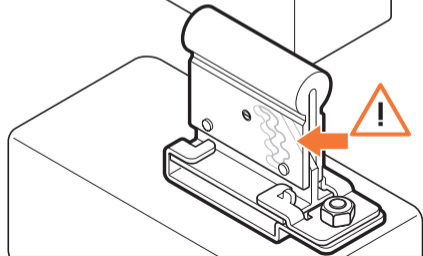

expanding experiences

SOUND 3200

Max. weight load = 5 kg

Scan the QR-code to find the
installation movie on YouTube:

More information on: www.vogels.com

nr. 10

nr. 10

4