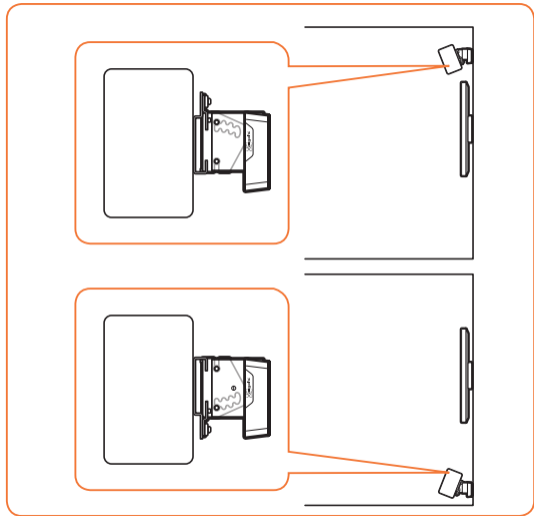

expanding experiences

SOUND 3200

Max. weight load = 5 kg

Scan the QR-code to find the
installation movie on YouTube:

More information on: www.vogels.com

nr. 10

nr. 10

4