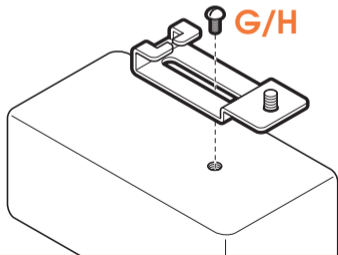

expanding experiences

SOUND 3200

Max. weight load = 5 kg

Scan the QR-code to find the
installation movie on YouTube:

More information on: www.vogels.com

nr. 10

nr. 10

4