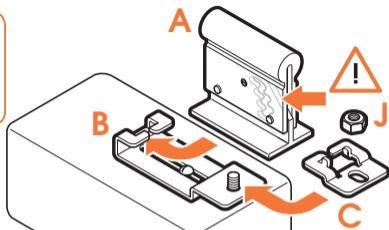

expanding experiences

SOUND 3200

Max. weight load = 5 kg

Scan the QR-code to find the
installation movie on YouTube:

More information on: www.vogels.com

nr. 10

nr. 10

4