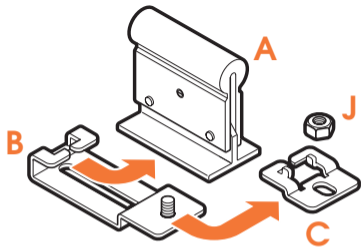

expanding experiences

SOUND 3200

Max. weight load = 5 kg

Scan the QR-code to find the
installation movie on YouTube:

More information on: www.vogels.com

nr. 10

nr. 10

4