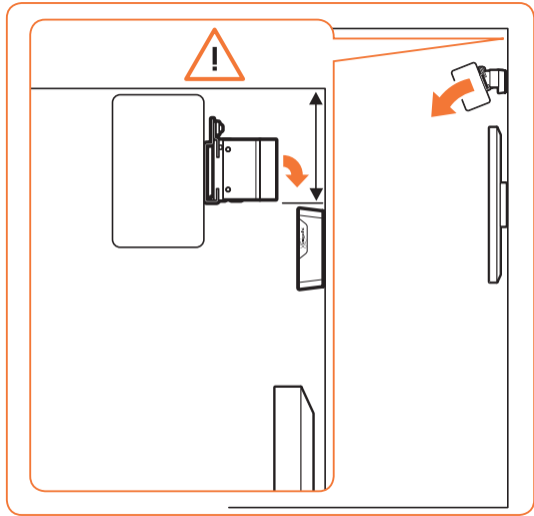

expanding experiences

SOUND 3200

Max. weight load = 5 kg

Scan the QR-code to find the
installation movie on YouTube:

More information on: www.vogels.com

nr. 10

nr. 10

4