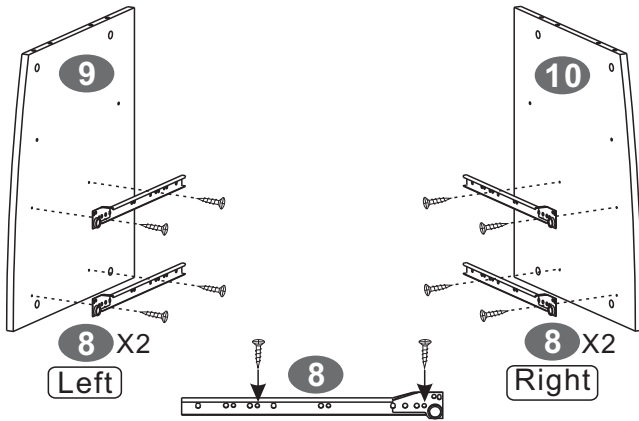

5

REPEAT FOR THE BOX DRAWER

▪ SCREWS

B 3X15 MM

4PCS

6

▪ SCREWS

B 3X15 MM