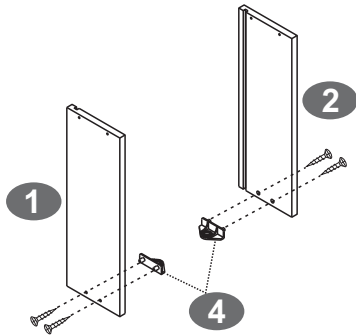

1

▪ SCREWS

O 3X12 MM

4PCS

2

▪ SCREWS

F 6X12 MM

2PCS

3

▪ SCREWS

C 4X35 MM

4PCS

4

▪ SCREWS

D 4X20 MM

2PCS

5

REPEAT FOR THE BOX DRAWER

▪ SCREWS

B 3X15 MM

4PCS