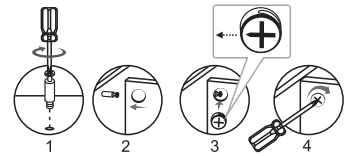

▪ SCREWS

A 6X40 MM

4PCS

P Φ 15 MM

4PCS

8