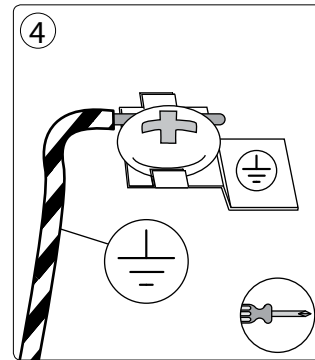

# PHILIPS

Incl.

3x Luxeon Rebel  
Powerled

Ø 6mm

Philips Lighting Contact Centre  
Int. Business Reply Service  
I.B.R.S. / C.C.R.I. Numéro 10461  
5600 VB Eindhoven  
Pays-Bas / The Netherlands

[www.philips.com/homelighting](http://www.philips.com/homelighting)  
☎ +800 7445 4775