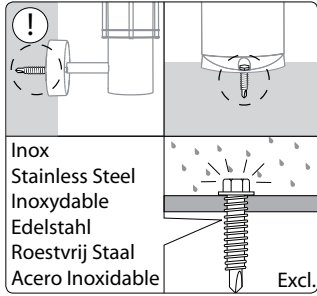

# PHILIPS

Incl.

3x Luxeon Rebel  
Powerled

Ø 6mm

Philips Lighting Contact Centre  
Int. Business Reply Service  
I.B.R.S. / C.C.R.I. Numéro 10461  
5600 VB Eindhoven  
Pays-Bas / The Netherlands

[www.philips.com/homelighting](http://www.philips.com/homelighting)  
☎ +800 7445 4775