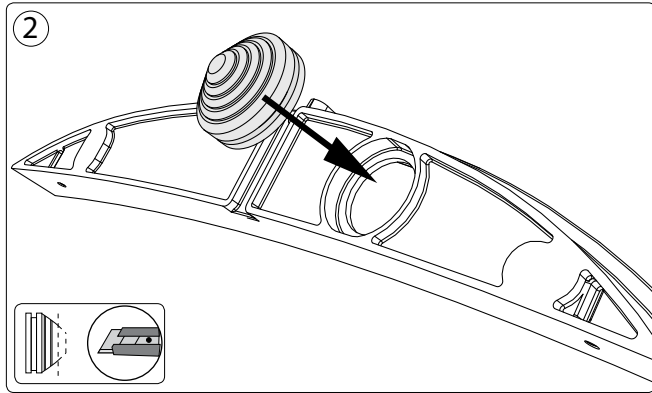

# PHILIPS

Incl.

3x Luxeon Rebel  
Powerled

Ø 6mm

Philips Lighting Contact Centre  
Int. Business Reply Service  
I.B.R.S. / C.C.R.I. Numéro 10461  
5600 VB Eindhoven  
Pays-Bas / The Netherlands

[www.philips.com/homelighting](http://www.philips.com/homelighting)  
☎ +800 7445 4775