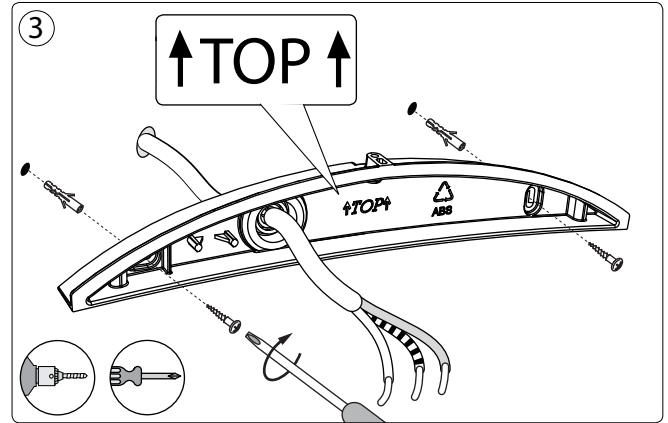

# PHILIPS

Incl.

3x Luxeon Rebel  
Powerled

Ø 6mm

Philips Lighting Contact Centre  
Int. Business Reply Service  
I.B.R.S. / C.C.R.I. Numéro 10461  
5600 VB Eindhoven  
Pays-Bas / The Netherlands

[www.philips.com/homelighting](http://www.philips.com/homelighting)  
☎ +800 7445 4775