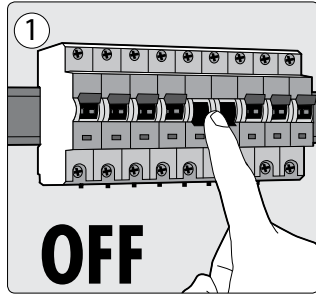

# PHILIPS

Incl.

3x Luxeon Rebel  
Powerled

Ø 6mm

Philips Lighting Contact Centre  
Int. Business Reply Service  
I.B.R.S. / C.C.R.I. Numéro 10461  
5600 VB Eindhoven  
Pays-Bas / The Netherlands

[www.philips.com/homelighting](http://www.philips.com/homelighting)  
☎ +800 7445 4775