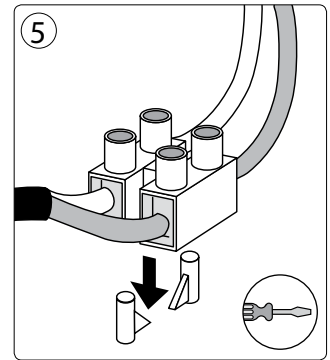

# PHILIPS

Incl.

3x Luxeon Rebel  
Powerled

Ø 6mm

Philips Lighting Contact Centre  
Int. Business Reply Service  
I.B.R.S. / C.C.R.I. Numéro 10461  
5600 VB Eindhoven  
Pays-Bas / The Netherlands

[www.philips.com/homelighting](http://www.philips.com/homelighting)  
☎ +800 7445 4775