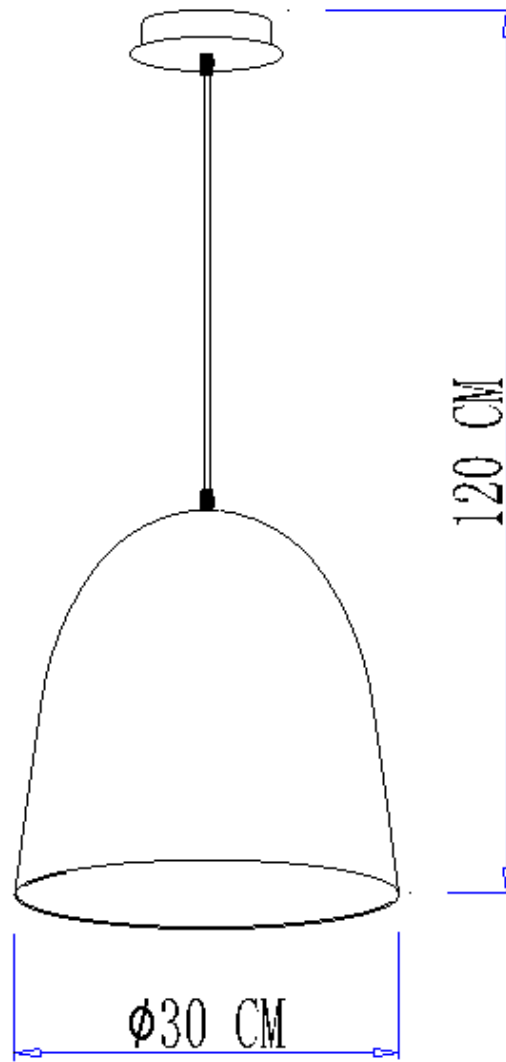

Line drawing of the item (with outline dimensions)

Item number: 76361/01/72

Installation drawing (the same as it in its instruction manual)

Technical details

| | |
|---|-------------------|
| materials used: | ALUM. |
| color: | Wooden dark color |
| dimmable and how is the fixture dimmable: | |
| size: | Height: 1200MM |
| | Length: |
| | Width: D300MM |
| | Net Weight: 1 KGS |
| power requirements: | 220-240V~50Hz |
| bulb type and maximum Wattage: | E27 Max.60W |
| number of bulbs: | 1xE27 |
| IP degree: | IP20 |