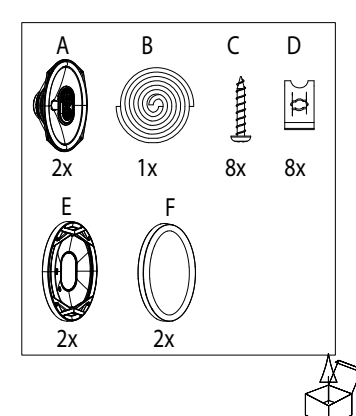

JBL® CLUB SPEAKERS

by HARMAN

Car Audio Speaker
Haut-parleur audio automobile
Altavoz de audio para automóvil
Alto-falante automotivo
Fahrzeuglautsprecher
Diffusore Car Audio
Autoluidspreker
Bilstereohøytaler
Autokaiutin
Автомобильный динамик
Bilhögtalare
Bilhöjtaler
カーオーディオ・スピーカー
Głośnik samochodowy
카오디오 스피커
车载扬声器
汽車音響喇叭
Speaker Audio Mobil
Araba Ses Hoparlörü

Installation manual
Manuel d'installation
Manual de instalación
Manual de instalação
Installationshandbuch
Manuale d'installazione
Installatiehandleiding
Installasjonsveiledning
Asennusopas
Руководство по установке
Installationsanvisning
Installationsmanual
設置マニュアル
Instrukcja instalacji
설치 설명서
安装手册
安裝手冊
Panduan instalasi
Kurulum kılavuzu

CLUB 6520

CLUB 9630

Club 3020