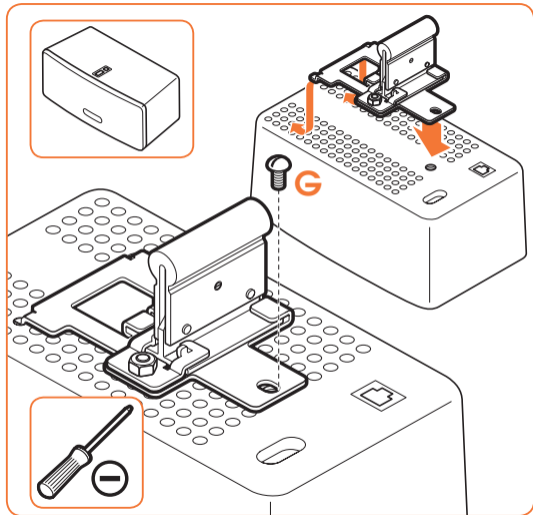

expanding experiences

SOUND 4203

Fits SONOS PLAY:3 (Max. weight load = 5 kg)

Scan the QR-code to find the
installation movie on YouTube:

More information on: www.vogels.com

4

5

6