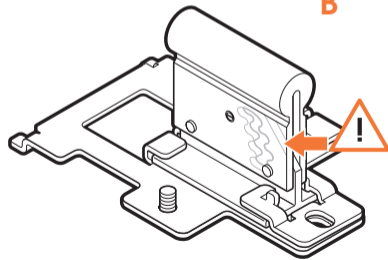

expanding experiences

SOUND 4203

Fits SONOS PLAY:3 (Max. weight load = 5 kg)

Scan the QR-code to find the
installation movie on YouTube:

More information on: www.vogels.com

4

5

6