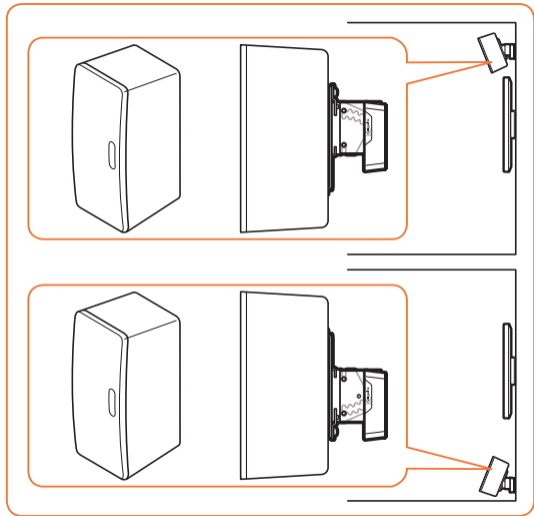

expanding experiences

SOUND 4203

Fits SONOS PLAY:3 (Max. weight load = 5 kg)

Scan the QR-code to find the
installation movie on YouTube:

More information on: www.vogels.com

4

5

6