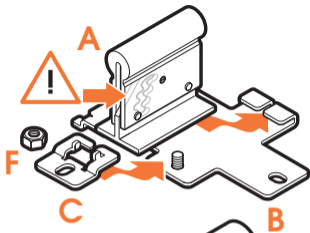

expanding experiences

SOUND 4203

Fits SONOS PLAY:3 (Max. weight load = 5 kg)

Scan the QR-code to find the
installation movie on YouTube:

More information on: www.vogels.com

4

5

6