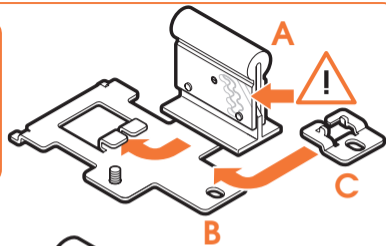

expanding experiences

SOUND 4203

Fits SONOS PLAY:3 (Max. weight load = 5 kg)

Scan the QR-code to find the
installation movie on YouTube:

More information on: www.vogels.com

4

5

6