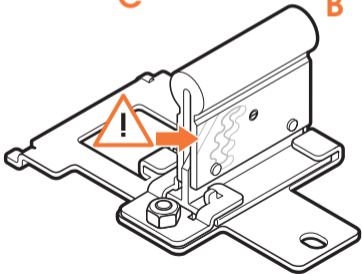

expanding experiences

SOUND 4203

Fits SONOS PLAY:3 (Max. weight load = 5 kg)

Scan the QR-code to find the
installation movie on YouTube:

More information on: www.vogels.com

4

5

6