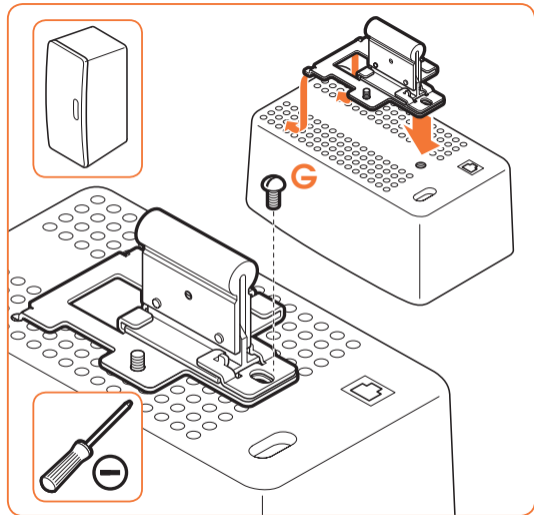

expanding experiences

SOUND 4203

Fits SONOS PLAY:3 (Max. weight load = 5 kg)

Scan the QR-code to find the
installation movie on YouTube:

More information on: www.vogels.com

4

5

6