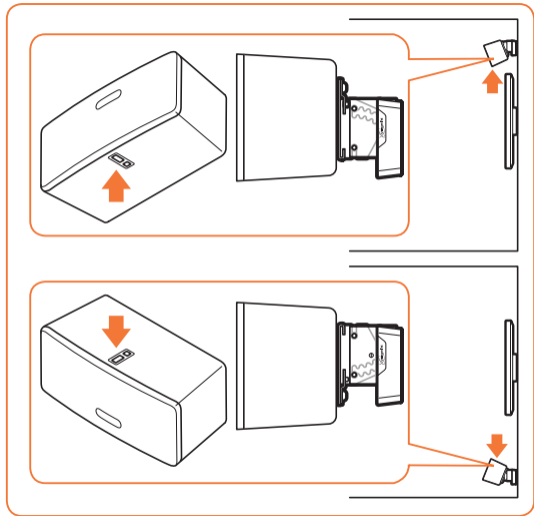

expanding experiences

SOUND 4203

Fits SONOS PLAY:3 (Max. weight load = 5 kg)

Scan the QR-code to find the
installation movie on YouTube:

More information on: www.vogels.com

4

5

6