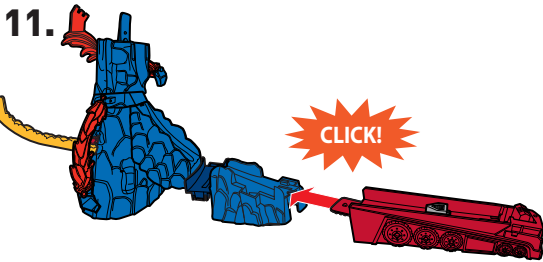

8. BACK VIEW