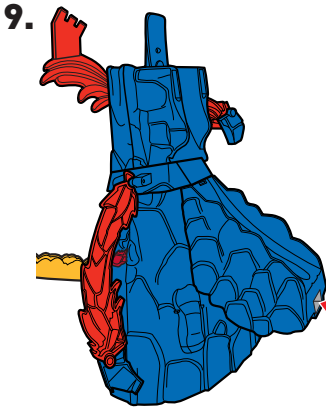

LABEL SHEET

APPLY LABELS

BATTERY INSTALLATION

- Unscrew the battery cover with a Phillips head screwdriver (not included).
- Install 4 new AA (LR6) alkaline batteries (not included) in the orientation (+/-) shown.
- Replace battery cover and tighten screws.
- For longer life use alkaline batteries.
- Replace the batteries if boosters can no longer propel vehicles through track set.
- When exposed to an electrostatic source, the product may malfunction. To resume normal operation, remove and reinstall the batteries.

ASSEMBLY

7. BACK VIEW

8. BACK VIEW

BOTTOM VIEW

ASSEMBLY (CONTD.)

21.

22.

23.