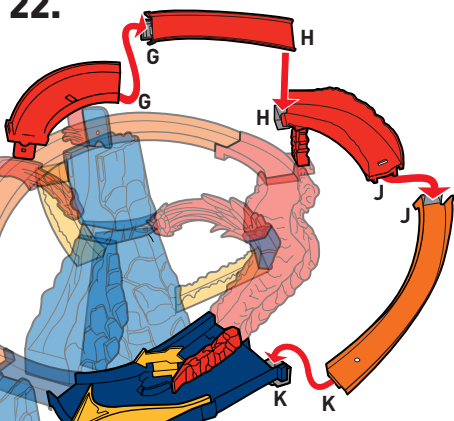

LABEL SHEET

APPLY LABELS

BATTERY INSTALLATION

- Unscrew the battery cover with a Phillips head screwdriver (not included).
- Install 4 new AA (LR6) alkaline batteries (not included) in the orientation (+/-) shown.
- Replace battery cover and tighten screws.
- For longer life use alkaline batteries.
- Replace the batteries if boosters can no longer propel vehicles through track set.
- When exposed to an electrostatic source, the product may malfunction. To resume normal operation, remove and reinstall the batteries.

ASSEMBLY

7. BACK VIEW

8. BACK VIEW

BOTTOM VIEW

ASSEMBLY (CONTD.)

21.

22.

23.

24.

25.

TO PLAY

CONTINUOUS PLAY

1. SWITCH ON THE PLAYSET FOR SPINNING LAVA BLASTS. PULL BACK LAUNCHER & LOAD VEHICLE.

2. TIME IT RIGHT FOR A CLEAR PATH. PRESS TO LAUNCH THROUGH THE LOOP!

ESCAPE PLAY

1. BLOCK THE INNER TRACK. LAUNCH & TRAP THE NEXT VEHICLE!

2. TRAP MORE VEHICLES BY THE VOLCANO!

ESCAPE PLAY (CONTD.)

3. LAUNCH AGAIN TO MOVE DIVERTER.

4. LAUNCH ONCE MORE TO UNLOCK HAZARD GATE & SAVE ALL VEHICLES!

MORE WAYS TO PLAY

CONNECTS TO OTHER HOT WHEELS® SETS (SOLD SEPARATELY).