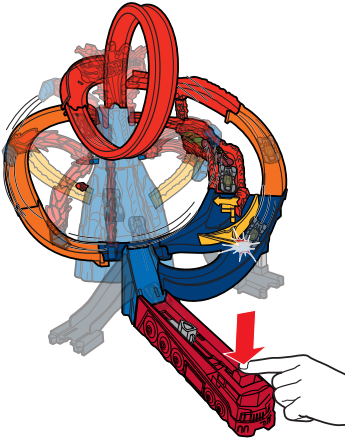

LABEL SHEET

APPLY LABELS

BATTERY INSTALLATION

- Unscrew the battery cover with a Phillips head screwdriver (not included).
- Install 4 new AA (LR6) alkaline batteries (not included) in the orientation (+/-) shown.
- Replace battery cover and tighten screws.
- For longer life use alkaline batteries.
- Replace the batteries if boosters can no longer propel vehicles through track set.
- When exposed to an electrostatic source, the product may malfunction. To resume normal operation, remove and reinstall the batteries.

ASSEMBLY

7. BACK VIEW

8. BACK VIEW

BOTTOM VIEW

ASSEMBLY (CONTD.)

21.

22.

23.

24.

25.

TO PLAY

CONTINUOUS PLAY

1. SWITCH ON THE PLAYSET FOR SPINNING LAVA BLASTS. PULL BACK LAUNCHER & LOAD VEHICLE.

2. TIME IT RIGHT FOR A CLEAR PATH. PRESS TO LAUNCH THROUGH THE LOOP!

ESCAPE PLAY

1. BLOCK THE INNER TRACK. LAUNCH & TRAP THE NEXT VEHICLE!

2. TRAP MORE VEHICLES BY THE VOLCANO!

ESCAPE PLAY (CONTD.)

3. LAUNCH AGAIN TO MOVE DIVERTER.

4. LAUNCH ONCE MORE TO UNLOCK HAZARD GATE & SAVE ALL VEHICLES!

MORE WAYS TO PLAY

CONNECTS TO OTHER HOT WHEELS® SETS (SOLD SEPARATELY).