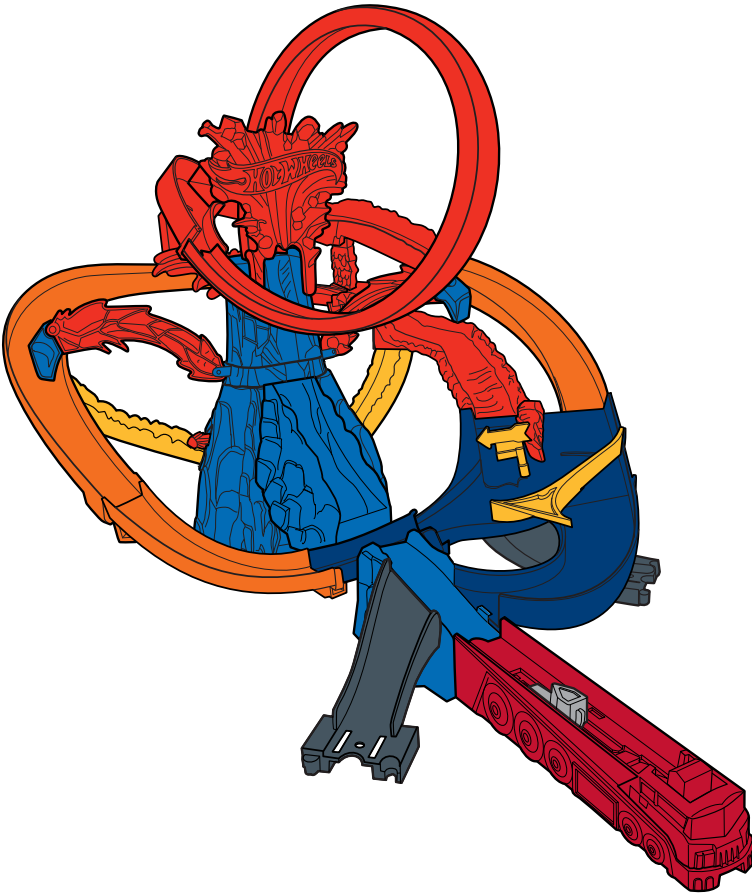

INSTRUCTIONS

VOLCANO ESCAPE

COLORS AND DECORATIONS MAY VARY.

INCLUDES 1 VEHICLE. ADDITIONAL VEHICLES SOLD SEPARATELY. NOT FOR USE WITH SOME HOT WHEELS® VEHICLES.

REQUIRES 4 AA (LR6) ALKALINE BATTERIES (NOT INCLUDED). DISPOSE OF BATTERIES SAFELY.

PLEASE KEEP THESE INSTRUCTIONS FOR FUTURE REFERENCE AS THEY CONTAIN IMPORTANT INFORMATION.

5-8

? service.mattel.com

HOTWHEELS.COM

ADULT ASSEMBLY REQUIRED.

FTD61-4B70G1
1101892079-4LB

CONTENTS

Refer to **LETTERS** on toy parts and instructions to help with assembly.

24.

25.

TO PLAY

CONTINUOUS PLAY

1. SWITCH ON THE PLAYSET FOR SPINNING LAVA BLASTS. PULL BACK LAUNCHER & LOAD VEHICLE.

2. TIME IT RIGHT FOR A CLEAR PATH. PRESS TO LAUNCH THROUGH THE LOOP!

ESCAPE PLAY

1. BLOCK THE INNER TRACK. LAUNCH & TRAP THE NEXT VEHICLE!

2. TRAP MORE VEHICLES BY THE VOLCANO!

ESCAPE PLAY (CONTD.)

3. LAUNCH AGAIN TO MOVE DIVERTER.

4. LAUNCH ONCE MORE TO UNLOCK HAZARD GATE & SAVE ALL VEHICLES!

MORE WAYS TO PLAY

CONNECTS TO OTHER HOT WHEELS® SETS (SOLD SEPARATELY).