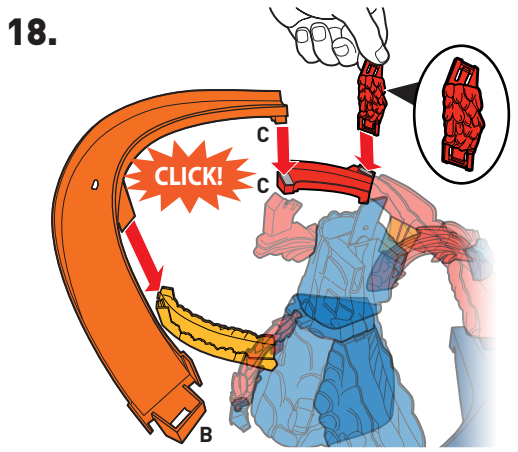

LABEL SHEET

APPLY LABELS

BATTERY INSTALLATION

- Unscrew the battery cover with a Phillips head screwdriver (not included).
- Install 4 new AA (LR6) alkaline batteries (not included) in the orientation (+/-) shown.
- Replace battery cover and tighten screws.
- For longer life use alkaline batteries.
- Replace the batteries if boosters can no longer propel vehicles through track set.
- When exposed to an electrostatic source, the product may malfunction. To resume normal operation, remove and reinstall the batteries.

ASSEMBLY

7. BACK VIEW

8. BACK VIEW

BOTTOM VIEW

ASSEMBLY (CONTD.)

21.

22.

23.

24.

25.

TO PLAY

CONTINUOUS PLAY

1. SWITCH ON THE PLAYSET FOR SPINNING LAVA BLASTS. PULL BACK LAUNCHER & LOAD VEHICLE.

2. TIME IT RIGHT FOR A CLEAR PATH. PRESS TO LAUNCH THROUGH THE LOOP!

ESCAPE PLAY

1. BLOCK THE INNER TRACK. LAUNCH & TRAP THE NEXT VEHICLE!

2. TRAP MORE VEHICLES BY THE VOLCANO!

ESCAPE PLAY (CONTD.)

3. LAUNCH AGAIN TO MOVE DIVERTER.

4. LAUNCH ONCE MORE TO UNLOCK HAZARD GATE & SAVE ALL VEHICLES!

MORE WAYS TO PLAY

CONNECTS TO OTHER HOT WHEELS® SETS (SOLD SEPARATELY).