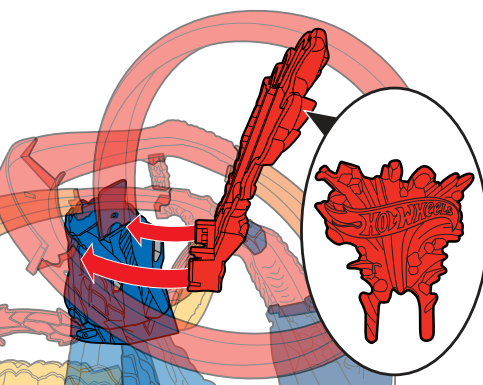

LABEL SHEET

APPLY LABELS

BATTERY INSTALLATION

- Unscrew the battery cover with a Phillips head screwdriver (not included).
- Install 4 new AA (LR6) alkaline batteries (not included) in the orientation (+/-) shown.
- Replace battery cover and tighten screws.
- For longer life use alkaline batteries.
- Replace the batteries if boosters can no longer propel vehicles through track set.
- When exposed to an electrostatic source, the product may malfunction. To resume normal operation, remove and reinstall the batteries.

ASSEMBLY

7. BACK VIEW

8. BACK VIEW

BOTTOM VIEW

ASSEMBLY (CONTD.)

21.

22.

23.

24.

25.

TO PLAY

CONTINUOUS PLAY

1. SWITCH ON THE PLAYSET FOR SPINNING LAVA BLASTS. PULL BACK LAUNCHER & LOAD VEHICLE.

2. TIME IT RIGHT FOR A CLEAR PATH. PRESS TO LAUNCH THROUGH THE LOOP!

ESCAPE PLAY

1. BLOCK THE INNER TRACK. LAUNCH & TRAP THE NEXT VEHICLE!

2. TRAP MORE VEHICLES BY THE VOLCANO!

ESCAPE PLAY (CONTD.)

3. LAUNCH AGAIN TO MOVE DIVERTER.

4. LAUNCH ONCE MORE TO UNLOCK HAZARD GATE & SAVE ALL VEHICLES!

MORE WAYS TO PLAY

CONNECTS TO OTHER HOT WHEELS® SETS (SOLD SEPARATELY).