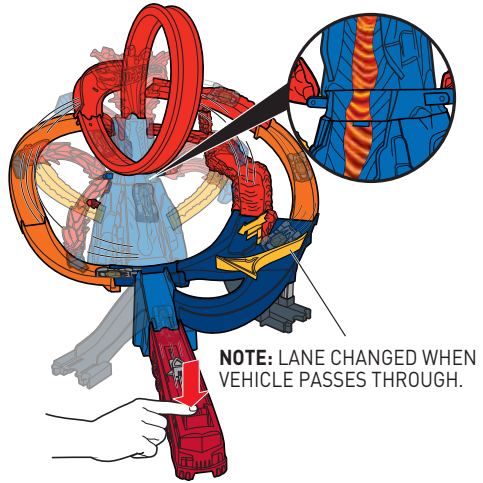

24.

25.

TO PLAY

CONTINUOUS PLAY

1. SWITCH ON THE PLAYSET FOR SPINNING LAVA BLASTS. PULL BACK LAUNCHER & LOAD VEHICLE.

2. TIME IT RIGHT FOR A CLEAR PATH. PRESS TO LAUNCH THROUGH THE LOOP!

ESCAPE PLAY

1. BLOCK THE INNER TRACK. LAUNCH & TRAP THE NEXT VEHICLE!

2. TRAP MORE VEHICLES BY THE VOLCANO!

ESCAPE PLAY (CONTD.)

3. LAUNCH AGAIN TO MOVE DIVERTER.

4. LAUNCH ONCE MORE TO UNLOCK HAZARD GATE & SAVE ALL VEHICLES!

MORE WAYS TO PLAY

CONNECTS TO OTHER HOT WHEELS® SETS (SOLD SEPARATELY).