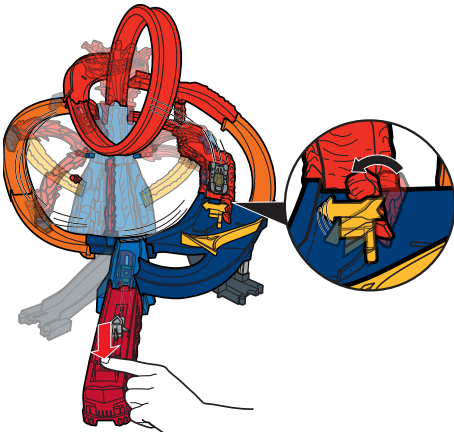

LABEL SHEET

APPLY LABELS

BATTERY INSTALLATION

- Unscrew the battery cover with a Phillips head screwdriver (not included).
- Install 4 new AA (LR6) alkaline batteries (not included) in the orientation (+/-) shown.
- Replace battery cover and tighten screws.
- For longer life use alkaline batteries.
- Replace the batteries if boosters can no longer propel vehicles through track set.
- When exposed to an electrostatic source, the product may malfunction. To resume normal operation, remove and reinstall the batteries.

ASSEMBLY

7. BACK VIEW

8. BACK VIEW

BOTTOM VIEW

ASSEMBLY (CONTD.)

21.

22.

23.

24.

25.

TO PLAY

CONTINUOUS PLAY

1. SWITCH ON THE PLAYSET FOR SPINNING LAVA BLASTS. PULL BACK LAUNCHER & LOAD VEHICLE.

2. TIME IT RIGHT FOR A CLEAR PATH. PRESS TO LAUNCH THROUGH THE LOOP!

ESCAPE PLAY

1. BLOCK THE INNER TRACK. LAUNCH & TRAP THE NEXT VEHICLE!

2. TRAP MORE VEHICLES BY THE VOLCANO!

ESCAPE PLAY (CONTD.)

3. LAUNCH AGAIN TO MOVE DIVERTER.

4. LAUNCH ONCE MORE TO UNLOCK HAZARD GATE & SAVE ALL VEHICLES!

MORE WAYS TO PLAY

CONNECTS TO OTHER HOT WHEELS® SETS (SOLD SEPARATELY).