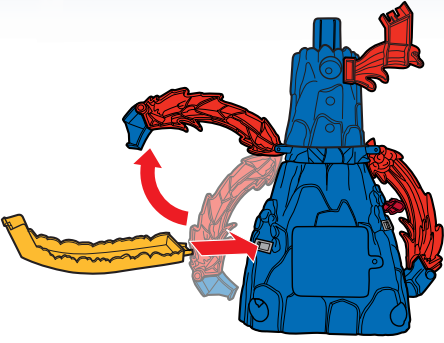

LABEL SHEET

APPLY LABELS

BATTERY INSTALLATION

- Unscrew the battery cover with a Phillips head screwdriver (not included).
- Install 4 new AA (LR6) alkaline batteries (not included) in the orientation (+/-) shown.
- Replace battery cover and tighten screws.
- For longer life use alkaline batteries.
- Replace the batteries if boosters can no longer propel vehicles through track set.
- When exposed to an electrostatic source, the product may malfunction. To resume normal operation, remove and reinstall the batteries.

ASSEMBLY

7. BACK VIEW

8. BACK VIEW

BOTTOM VIEW

ASSEMBLY (CONTD.)

21.

22.

23.

2. TRAP MORE VEHICLES BY THE VOLCANO!

ESCAPE PLAY (CONTD.)

3. LAUNCH AGAIN TO MOVE DIVERTER.

4. LAUNCH ONCE MORE TO UNLOCK HAZARD GATE & SAVE ALL VEHICLES!

MORE WAYS TO PLAY

CONNECTS TO OTHER HOT WHEELS® SETS (SOLD SEPARATELY).