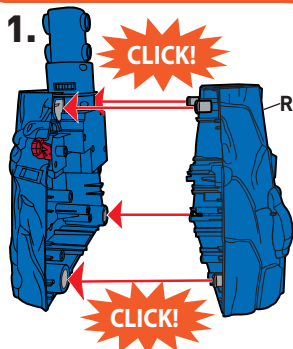

LABEL SHEET

APPLY LABELS

BATTERY INSTALLATION

- Unscrew the battery cover with a Phillips head screwdriver (not included).
- Install 4 new AA (LR6) alkaline batteries (not included) in the orientation (+/-) shown.
- Replace battery cover and tighten screws.
- For longer life use alkaline batteries.
- Replace the batteries if boosters can no longer propel vehicles through track set.
- When exposed to an electrostatic source, the product may malfunction. To resume normal operation, remove and reinstall the batteries.

ASSEMBLY

7. BACK VIEW

8. BACK VIEW

BOTTOM VIEW

ASSEMBLY (CONTD.)

21.

22.

23.