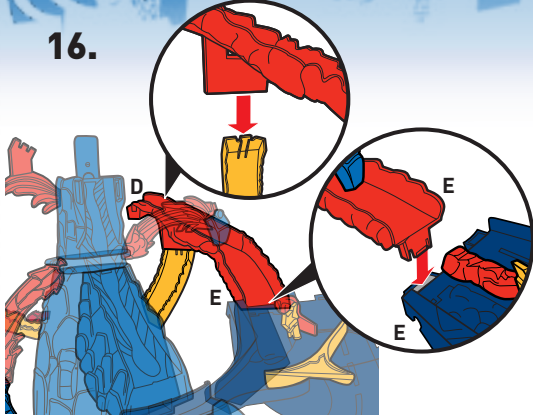

LABEL SHEET

APPLY LABELS

BATTERY INSTALLATION

- Unscrew the battery cover with a Phillips head screwdriver (not included).
- Install 4 new AA (LR6) alkaline batteries (not included) in the orientation (+/-) shown.
- Replace battery cover and tighten screws.
- For longer life use alkaline batteries.
- Replace the batteries if boosters can no longer propel vehicles through track set.
- When exposed to an electrostatic source, the product may malfunction. To resume normal operation, remove and reinstall the batteries.

ASSEMBLY

7. BACK VIEW

8. BACK VIEW

BOTTOM VIEW

ASSEMBLY (CONTD.)

21.

22.

23.

24.

25.

TO PLAY

CONTINUOUS PLAY

1. SWITCH ON THE PLAYSET FOR SPINNING LAVA BLASTS. PULL BACK LAUNCHER & LOAD VEHICLE.

2. TIME IT RIGHT FOR A CLEAR PATH. PRESS TO LAUNCH THROUGH THE LOOP!

ESCAPE PLAY

1. BLOCK THE INNER TRACK. LAUNCH & TRAP THE NEXT VEHICLE!

2. TRAP MORE VEHICLES BY THE VOLCANO!

ESCAPE PLAY (CONTD.)

3. LAUNCH AGAIN TO MOVE DIVERTER.

4. LAUNCH ONCE MORE TO UNLOCK HAZARD GATE & SAVE ALL VEHICLES!

MORE WAYS TO PLAY

CONNECTS TO OTHER HOT WHEELS® SETS (SOLD SEPARATELY).