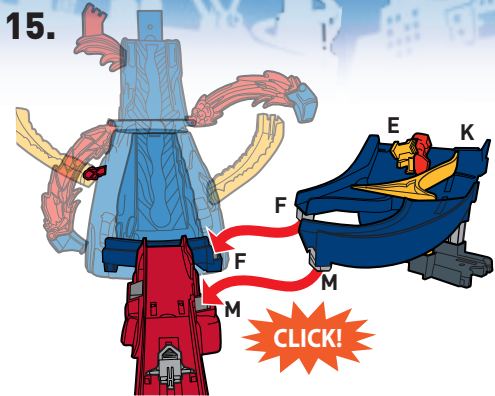

LABEL SHEET

APPLY LABELS

BATTERY INSTALLATION

- Unscrew the battery cover with a Phillips head screwdriver (not included).
- Install 4 new AA (LR6) alkaline batteries (not included) in the orientation (+/-) shown.
- Replace battery cover and tighten screws.
- For longer life use alkaline batteries.
- Replace the batteries if boosters can no longer propel vehicles through track set.
- When exposed to an electrostatic source, the product may malfunction. To resume normal operation, remove and reinstall the batteries.

ASSEMBLY

7. BACK VIEW

8. BACK VIEW

BOTTOM VIEW

ASSEMBLY (CONTD.)

21.

22.

23.

24.

25.

TO PLAY

CONTINUOUS PLAY

1. SWITCH ON THE PLAYSET FOR SPINNING LAVA BLASTS. PULL BACK LAUNCHER & LOAD VEHICLE.

2. TIME IT RIGHT FOR A CLEAR PATH. PRESS TO LAUNCH THROUGH THE LOOP!

ESCAPE PLAY

1. BLOCK THE INNER TRACK. LAUNCH & TRAP THE NEXT VEHICLE!

2. TRAP MORE VEHICLES BY THE VOLCANO!

ESCAPE PLAY (CONTD.)

3. LAUNCH AGAIN TO MOVE DIVERTER.

4. LAUNCH ONCE MORE TO UNLOCK HAZARD GATE & SAVE ALL VEHICLES!

MORE WAYS TO PLAY

CONNECTS TO OTHER HOT WHEELS® SETS (SOLD SEPARATELY).