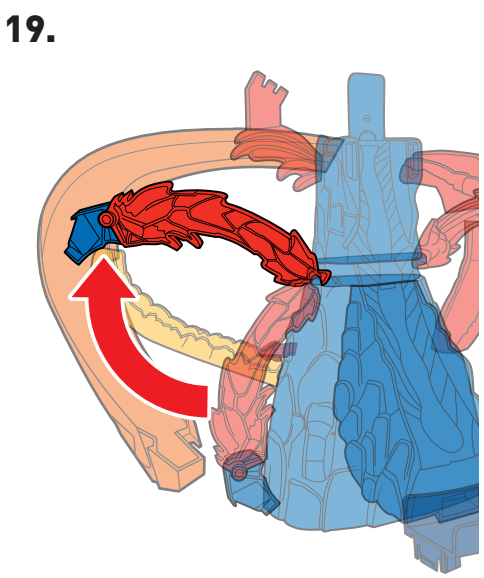

LABEL SHEET

APPLY LABELS

BATTERY INSTALLATION

- Unscrew the battery cover with a Phillips head screwdriver (not included).
- Install 4 new AA (LR6) alkaline batteries (not included) in the orientation (+/-) shown.
- Replace battery cover and tighten screws.
- For longer life use alkaline batteries.
- Replace the batteries if boosters can no longer propel vehicles through track set.
- When exposed to an electrostatic source, the product may malfunction. To resume normal operation, remove and reinstall the batteries.

ASSEMBLY

7. BACK VIEW

8. BACK VIEW

BOTTOM VIEW

ASSEMBLY (CONTD.)

21.

22.

23.

24.

25.

TO PLAY

CONTINUOUS PLAY

1. SWITCH ON THE PLAYSET FOR SPINNING LAVA BLASTS. PULL BACK LAUNCHER & LOAD VEHICLE.

2. TIME IT RIGHT FOR A CLEAR PATH. PRESS TO LAUNCH THROUGH THE LOOP!

ESCAPE PLAY

1. BLOCK THE INNER TRACK. LAUNCH & TRAP THE NEXT VEHICLE!

2. TRAP MORE VEHICLES BY THE VOLCANO!

ESCAPE PLAY (CONTD.)

3. LAUNCH AGAIN TO MOVE DIVERTER.

4. LAUNCH ONCE MORE TO UNLOCK HAZARD GATE & SAVE ALL VEHICLES!

MORE WAYS TO PLAY

CONNECTS TO OTHER HOT WHEELS® SETS (SOLD SEPARATELY).