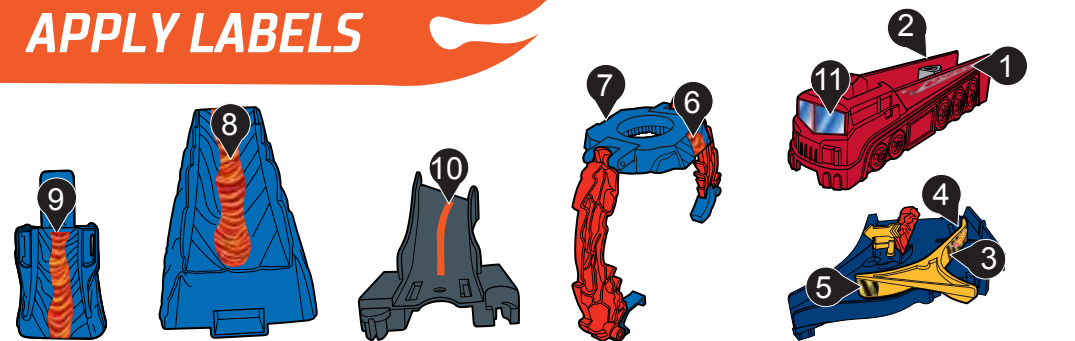

PLEASE KEEP THESE INSTRUCTIONS FOR FUTURE REFERENCE AS THEY CONTAIN IMPORTANT INFORMATION.

5-8

? service.mattel.com

HOTWHEELS.COM

ADULT ASSEMBLY REQUIRED.

FTD61-4B70G1
1101892079-4LB

CONTENTS

Refer to **LETTERS** on toy parts and instructions to help with assembly.

LABEL SHEET

APPLY LABELS

BATTERY INSTALLATION

- Unscrew the battery cover with a Phillips head screwdriver (not included).
- Install 4 new AA (LR6) alkaline batteries (not included) in the orientation (+/-) shown.
- Replace battery cover and tighten screws.
- For longer life use alkaline batteries.
- Replace the batteries if boosters can no longer propel vehicles through track set.
- When exposed to an electrostatic source, the product may malfunction. To resume normal operation, remove and reinstall the batteries.

2. TRAP MORE VEHICLES BY THE VOLCANO!

ESCAPE PLAY (CONTD.)

3. LAUNCH AGAIN TO MOVE DIVERTER.

4. LAUNCH ONCE MORE TO UNLOCK HAZARD GATE & SAVE ALL VEHICLES!

MORE WAYS TO PLAY

CONNECTS TO OTHER HOT WHEELS® SETS (SOLD SEPARATELY).