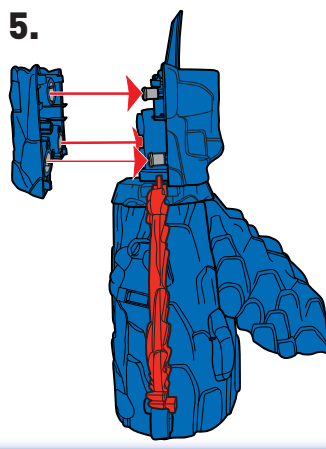

LABEL SHEET

APPLY LABELS

BATTERY INSTALLATION

- Unscrew the battery cover with a Phillips head screwdriver (not included).
- Install 4 new AA (LR6) alkaline batteries (not included) in the orientation (+/-) shown.
- Replace battery cover and tighten screws.
- For longer life use alkaline batteries.
- Replace the batteries if boosters can no longer propel vehicles through track set.
- When exposed to an electrostatic source, the product may malfunction. To resume normal operation, remove and reinstall the batteries.

ASSEMBLY

7. BACK VIEW

8. BACK VIEW

BOTTOM VIEW

ASSEMBLY (CONTD.)

21.

22.

23.