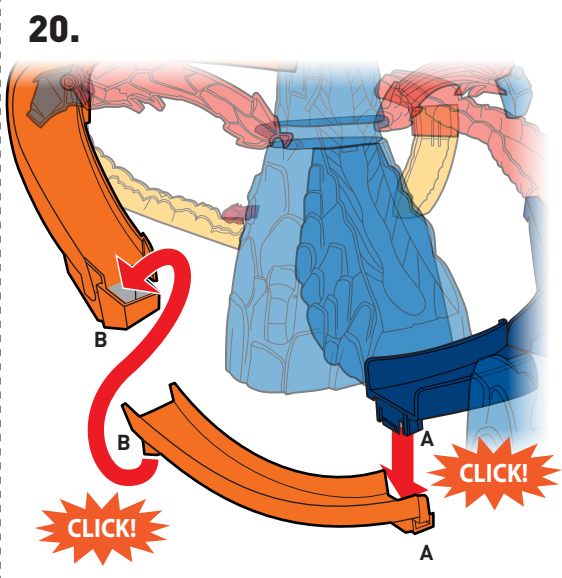

LABEL SHEET

APPLY LABELS

BATTERY INSTALLATION

- Unscrew the battery cover with a Phillips head screwdriver (not included).
- Install 4 new AA (LR6) alkaline batteries (not included) in the orientation (+/-) shown.
- Replace battery cover and tighten screws.
- For longer life use alkaline batteries.
- Replace the batteries if boosters can no longer propel vehicles through track set.
- When exposed to an electrostatic source, the product may malfunction. To resume normal operation, remove and reinstall the batteries.

ASSEMBLY

7. BACK VIEW

8. BACK VIEW

BOTTOM VIEW

ASSEMBLY (CONTD.)

21.

22.

23.

24.

25.

TO PLAY

CONTINUOUS PLAY

1. SWITCH ON THE PLAYSET FOR SPINNING LAVA BLASTS. PULL BACK LAUNCHER & LOAD VEHICLE.

2. TIME IT RIGHT FOR A CLEAR PATH. PRESS TO LAUNCH THROUGH THE LOOP!

ESCAPE PLAY

1. BLOCK THE INNER TRACK. LAUNCH & TRAP THE NEXT VEHICLE!

2. TRAP MORE VEHICLES BY THE VOLCANO!

ESCAPE PLAY (CONTD.)

3. LAUNCH AGAIN TO MOVE DIVERTER.

4. LAUNCH ONCE MORE TO UNLOCK HAZARD GATE & SAVE ALL VEHICLES!

MORE WAYS TO PLAY

CONNECTS TO OTHER HOT WHEELS® SETS (SOLD SEPARATELY).