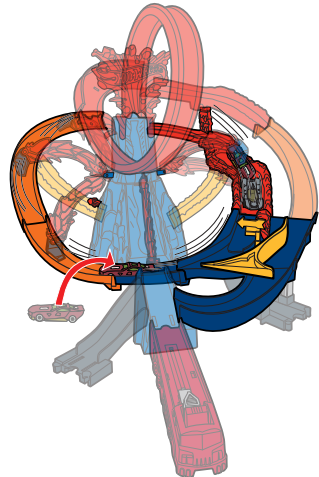

ASSEMBLY

7. BACK VIEW

8. BACK VIEW

BOTTOM VIEW

ASSEMBLY (CONTD.)

21.

22.

23.

24.

25.

TO PLAY

CONTINUOUS PLAY

1. SWITCH ON THE PLAYSET FOR SPINNING LAVA BLASTS. PULL BACK LAUNCHER & LOAD VEHICLE.

2. TIME IT RIGHT FOR A CLEAR PATH. PRESS TO LAUNCH THROUGH THE LOOP!

ESCAPE PLAY

1. BLOCK THE INNER TRACK. LAUNCH & TRAP THE NEXT VEHICLE!

2. TRAP MORE VEHICLES BY THE VOLCANO!

ESCAPE PLAY (CONTD.)

3. LAUNCH AGAIN TO MOVE DIVERTER.

4. LAUNCH ONCE MORE TO UNLOCK HAZARD GATE & SAVE ALL VEHICLES!

MORE WAYS TO PLAY

CONNECTS TO OTHER HOT WHEELS® SETS (SOLD SEPARATELY).