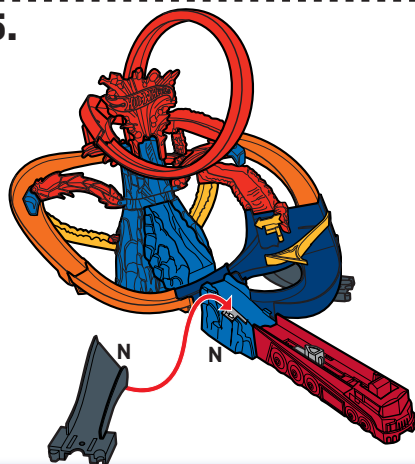

LABEL SHEET

APPLY LABELS

BATTERY INSTALLATION

- Unscrew the battery cover with a Phillips head screwdriver (not included).
- Install 4 new AA (LR6) alkaline batteries (not included) in the orientation (+/-) shown.
- Replace battery cover and tighten screws.
- For longer life use alkaline batteries.
- Replace the batteries if boosters can no longer propel vehicles through track set.
- When exposed to an electrostatic source, the product may malfunction. To resume normal operation, remove and reinstall the batteries.

ASSEMBLY

7. BACK VIEW

8. BACK VIEW

BOTTOM VIEW

ASSEMBLY (CONTD.)

21.

22.

23.

24.

25.

TO PLAY

CONTINUOUS PLAY

1. SWITCH ON THE PLAYSET FOR SPINNING LAVA BLASTS. PULL BACK LAUNCHER & LOAD VEHICLE.

2. TIME IT RIGHT FOR A CLEAR PATH. PRESS TO LAUNCH THROUGH THE LOOP!

ESCAPE PLAY

1. BLOCK THE INNER TRACK. LAUNCH & TRAP THE NEXT VEHICLE!

2. TRAP MORE VEHICLES BY THE VOLCANO!

ESCAPE PLAY (CONTD.)

3. LAUNCH AGAIN TO MOVE DIVERTER.

4. LAUNCH ONCE MORE TO UNLOCK HAZARD GATE & SAVE ALL VEHICLES!

MORE WAYS TO PLAY

CONNECTS TO OTHER HOT WHEELS® SETS (SOLD SEPARATELY).