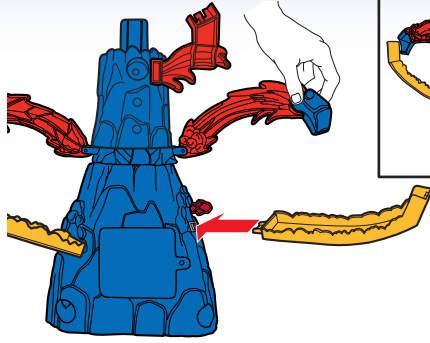

LABEL SHEET

APPLY LABELS

BATTERY INSTALLATION

- Unscrew the battery cover with a Phillips head screwdriver (not included).
- Install 4 new AA (LR6) alkaline batteries (not included) in the orientation (+/-) shown.
- Replace battery cover and tighten screws.
- For longer life use alkaline batteries.
- Replace the batteries if boosters can no longer propel vehicles through track set.
- When exposed to an electrostatic source, the product may malfunction. To resume normal operation, remove and reinstall the batteries.

ASSEMBLY

7. BACK VIEW

8. BACK VIEW

BOTTOM VIEW

ASSEMBLY (CONTD.)

21.

22.

23.

2. TRAP MORE VEHICLES BY THE VOLCANO!

ESCAPE PLAY (CONTD.)

3. LAUNCH AGAIN TO MOVE DIVERTER.

4. LAUNCH ONCE MORE TO UNLOCK HAZARD GATE & SAVE ALL VEHICLES!

MORE WAYS TO PLAY

CONNECTS TO OTHER HOT WHEELS® SETS (SOLD SEPARATELY).