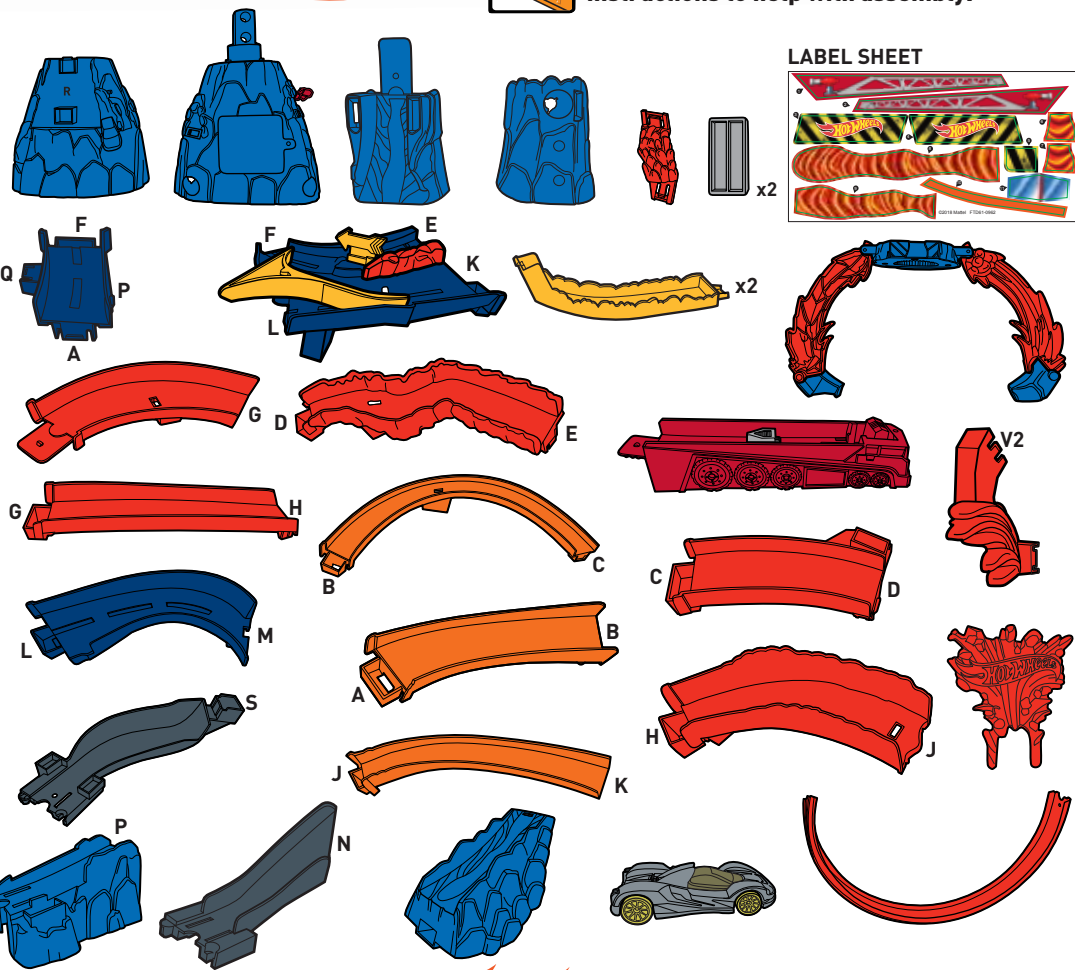

PLEASE KEEP THESE INSTRUCTIONS FOR FUTURE REFERENCE AS THEY CONTAIN IMPORTANT INFORMATION.

5-8

? service.mattel.com

HOTWHEELS.COM

ADULT ASSEMBLY REQUIRED.

FTD61-4B70G1
1101892079-4LB

CONTENTS

Refer to **LETTERS** on toy parts and instructions to help with assembly.

LABEL SHEET

APPLY LABELS

BATTERY INSTALLATION

- Unscrew the battery cover with a Phillips head screwdriver (not included).
- Install 4 new AA (LR6) alkaline batteries (not included) in the orientation (+/-) shown.
- Replace battery cover and tighten screws.
- For longer life use alkaline batteries.
- Replace the batteries if boosters can no longer propel vehicles through track set.
- When exposed to an electrostatic source, the product may malfunction. To resume normal operation, remove and reinstall the batteries.

24.

25.

TO PLAY

CONTINUOUS PLAY

1. SWITCH ON THE PLAYSET FOR SPINNING LAVA BLASTS. PULL BACK LAUNCHER & LOAD VEHICLE.

2. TIME IT RIGHT FOR A CLEAR PATH. PRESS TO LAUNCH THROUGH THE LOOP!

ESCAPE PLAY

1. BLOCK THE INNER TRACK. LAUNCH & TRAP THE NEXT VEHICLE!

2. TRAP MORE VEHICLES BY THE VOLCANO!

ESCAPE PLAY (CONTD.)

3. LAUNCH AGAIN TO MOVE DIVERTER.

4. LAUNCH ONCE MORE TO UNLOCK HAZARD GATE & SAVE ALL VEHICLES!

MORE WAYS TO PLAY

CONNECTS TO OTHER HOT WHEELS® SETS (SOLD SEPARATELY).