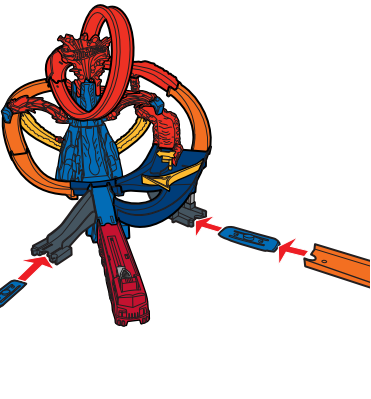

ESCAPE PLAY (CONTD.)

3. LAUNCH AGAIN TO MOVE DIVERTER.

4. LAUNCH ONCE MORE TO UNLOCK HAZARD GATE & SAVE ALL VEHICLES!

MORE WAYS TO PLAY

CONNECTS TO OTHER HOT WHEELS® SETS (SOLD SEPARATELY).

1.

2.

ADDITIONAL CONNECTORS, TRACKS AND SETS NOT INCLUDED.

©2018 Mattel. Mattel, Inc., 636 Girard Avenue, East Aurora, NY 14052, U.S.A. Consumer Services 1-800-524-8697 or 1-877-219-8335 (for products that can be controlled by smart devices).
Mattel U.K. Ltd., Vanwall Business Park, Maidenhead SL6 4UB. Helpline 01628 500303. Mattel Australia Pty., Ltd., Richmond, Victoria. 3121. Consumer Advisory Service - 1300 135 312.
Mattel South Africa (PTY) LTD, Office 102 13, 30 Melrose Boulevard, Johannesburg 2196. Mattel East Asia Ltd., Room 503-09, North Tower, World Finance Centre, Harbour City, Tsimshatsui,
HK, China. Tel.: (852) 3185-6500. Diimport & Diedarkan Oleh: Mattel Southeast Asia Pte. Ltd., No 19-1, Tower 3 Avenue 7, Bangsar South City, No 8, Jalan Kerinchi, 59200 Kuala Lumpur,
Malaysia. Tel: 03-33419052.