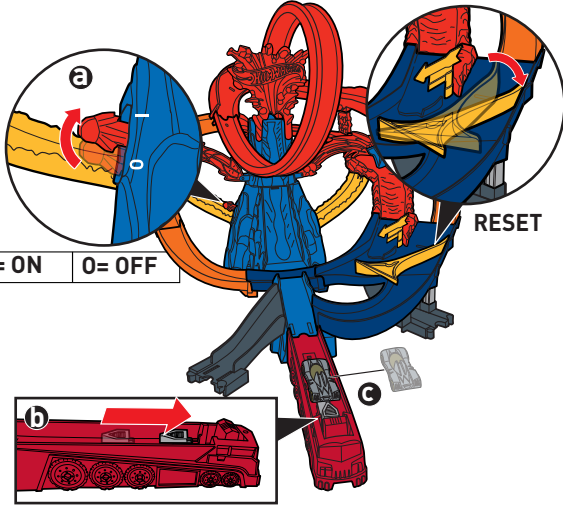

ASSEMBLY

7. BACK VIEW

8. BACK VIEW

BOTTOM VIEW

ASSEMBLY (CONTD.)

21.

22.

23.

24.

25.

TO PLAY

CONTINUOUS PLAY

1. SWITCH ON THE PLAYSET FOR SPINNING LAVA BLASTS. PULL BACK LAUNCHER & LOAD VEHICLE.

2. TIME IT RIGHT FOR A CLEAR PATH. PRESS TO LAUNCH THROUGH THE LOOP!

ESCAPE PLAY

1. BLOCK THE INNER TRACK. LAUNCH & TRAP THE NEXT VEHICLE!

2. TRAP MORE VEHICLES BY THE VOLCANO!

ESCAPE PLAY (CONTD.)

3. LAUNCH AGAIN TO MOVE DIVERTER.

4. LAUNCH ONCE MORE TO UNLOCK HAZARD GATE & SAVE ALL VEHICLES!

MORE WAYS TO PLAY

CONNECTS TO OTHER HOT WHEELS® SETS (SOLD SEPARATELY).