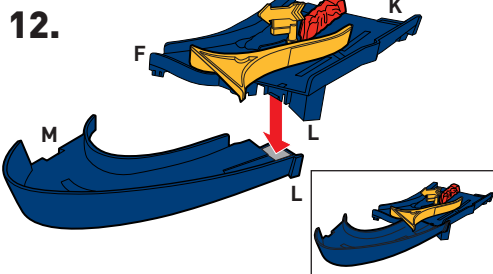

PLEASE KEEP THESE INSTRUCTIONS FOR FUTURE REFERENCE AS THEY CONTAIN IMPORTANT INFORMATION.

5-8

? service.mattel.com

HOTWHEELS.COM

ADULT ASSEMBLY REQUIRED.

FTD61-4B70G1
1101892079-4LB

CONTENTS

Refer to **LETTERS** on toy parts and instructions to help with assembly.

LABEL SHEET

APPLY LABELS

BATTERY INSTALLATION

- Unscrew the battery cover with a Phillips head screwdriver (not included).
- Install 4 new AA (LR6) alkaline batteries (not included) in the orientation (+/-) shown.
- Replace battery cover and tighten screws.
- For longer life use alkaline batteries.
- Replace the batteries if boosters can no longer propel vehicles through track set.
- When exposed to an electrostatic source, the product may malfunction. To resume normal operation, remove and reinstall the batteries.

ASSEMBLY

7. BACK VIEW

8. BACK VIEW

BOTTOM VIEW

ASSEMBLY (CONTD.)

21.

22.

23.