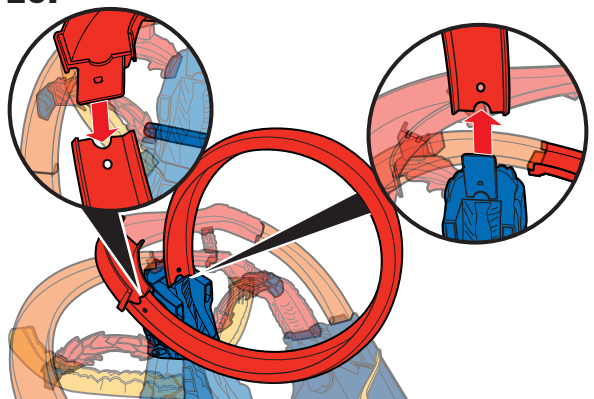

LABEL SHEET

APPLY LABELS

BATTERY INSTALLATION

- Unscrew the battery cover with a Phillips head screwdriver (not included).
- Install 4 new AA (LR6) alkaline batteries (not included) in the orientation (+/-) shown.
- Replace battery cover and tighten screws.
- For longer life use alkaline batteries.
- Replace the batteries if boosters can no longer propel vehicles through track set.
- When exposed to an electrostatic source, the product may malfunction. To resume normal operation, remove and reinstall the batteries.

ASSEMBLY

7. BACK VIEW

8. BACK VIEW

BOTTOM VIEW

ASSEMBLY (CONTD.)

21.

22.

23.

24.

25.

TO PLAY

CONTINUOUS PLAY

1. SWITCH ON THE PLAYSET FOR SPINNING LAVA BLASTS. PULL BACK LAUNCHER & LOAD VEHICLE.

2. TIME IT RIGHT FOR A CLEAR PATH. PRESS TO LAUNCH THROUGH THE LOOP!

ESCAPE PLAY

1. BLOCK THE INNER TRACK. LAUNCH & TRAP THE NEXT VEHICLE!

2. TRAP MORE VEHICLES BY THE VOLCANO!

ESCAPE PLAY (CONTD.)

3. LAUNCH AGAIN TO MOVE DIVERTER.

4. LAUNCH ONCE MORE TO UNLOCK HAZARD GATE & SAVE ALL VEHICLES!

MORE WAYS TO PLAY

CONNECTS TO OTHER HOT WHEELS® SETS (SOLD SEPARATELY).