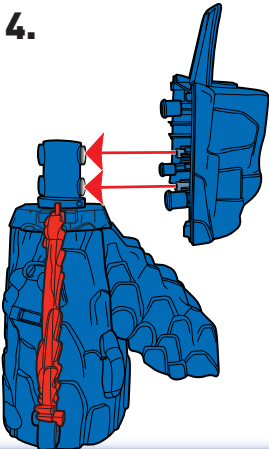

PLEASE KEEP THESE INSTRUCTIONS FOR FUTURE REFERENCE AS THEY CONTAIN IMPORTANT INFORMATION.

5-8

? service.mattel.com

HOTWHEELS.COM

ADULT ASSEMBLY REQUIRED.

FTD61-4B70G1
1101892079-4LB

CONTENTS

Refer to **LETTERS** on toy parts and instructions to help with assembly.

LABEL SHEET

APPLY LABELS

BATTERY INSTALLATION

- Unscrew the battery cover with a Phillips head screwdriver (not included).
- Install 4 new AA (LR6) alkaline batteries (not included) in the orientation (+/-) shown.
- Replace battery cover and tighten screws.
- For longer life use alkaline batteries.
- Replace the batteries if boosters can no longer propel vehicles through track set.
- When exposed to an electrostatic source, the product may malfunction. To resume normal operation, remove and reinstall the batteries.

ASSEMBLY

7. BACK VIEW

8. BACK VIEW

BOTTOM VIEW

ASSEMBLY (CONTD.)

21.

22.

23.