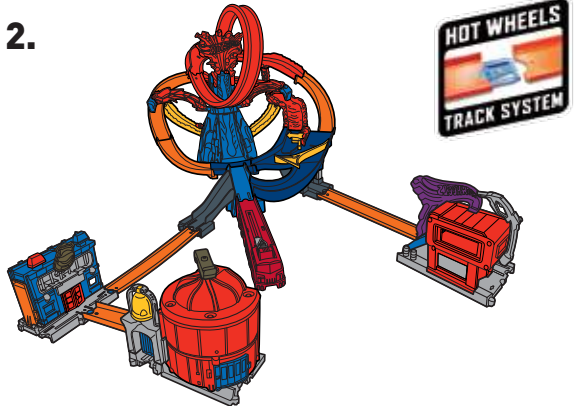

ESCAPE PLAY (CONTD.)

3. LAUNCH AGAIN TO MOVE DIVERTER.

4. LAUNCH ONCE MORE TO UNLOCK HAZARD GATE & SAVE ALL VEHICLES!

MORE WAYS TO PLAY

CONNECTS TO OTHER HOT WHEELS® SETS (SOLD SEPARATELY).

1.

2.

ADDITIONAL CONNECTORS, TRACKS AND SETS NOT INCLUDED.

©2018 Mattel. Mattel, Inc., 636 Girard Avenue, East Aurora, NY 14052, U.S.A. Consumer Services 1-800-524-8697 or 1-877-219-8335 (for products that can be controlled by smart devices).
Mattel U.K. Ltd., Vanwall Business Park, Maidenhead SL6 4UB. Helpline 01628 500303. Mattel Australia Pty., Ltd., Richmond, Victoria. 3121. Consumer Advisory Service - 1300 135 312.
Mattel South Africa (PTY) LTD, Office 102 13, 30 Melrose Boulevard, Johannesburg 2196. Mattel East Asia Ltd., Room 503-09, North Tower, World Finance Centre, Harbour City, Tsimshatsui,
HK, China. Tel.: (852) 3185-6500. Diimport & Diedarkan Oleh: Mattel Southeast Asia Pte. Ltd., No 19-1, Tower 3 Avenue 7, Bangsar South City, No 8, Jalan Kerinchi, 59200 Kuala Lumpur,
Malaysia. Tel: 03-33419052.