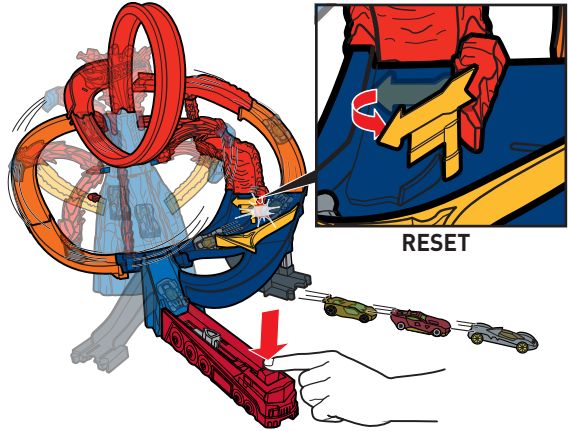

24.

25.

TO PLAY

CONTINUOUS PLAY

1. SWITCH ON THE PLAYSET FOR SPINNING LAVA BLASTS. PULL BACK LAUNCHER & LOAD VEHICLE.

2. TIME IT RIGHT FOR A CLEAR PATH. PRESS TO LAUNCH THROUGH THE LOOP!

ESCAPE PLAY

1. BLOCK THE INNER TRACK. LAUNCH & TRAP THE NEXT VEHICLE!

2. TRAP MORE VEHICLES BY THE VOLCANO!

ESCAPE PLAY (CONTD.)

3. LAUNCH AGAIN TO MOVE DIVERTER.

4. LAUNCH ONCE MORE TO UNLOCK HAZARD GATE & SAVE ALL VEHICLES!

MORE WAYS TO PLAY

CONNECTS TO OTHER HOT WHEELS® SETS (SOLD SEPARATELY).