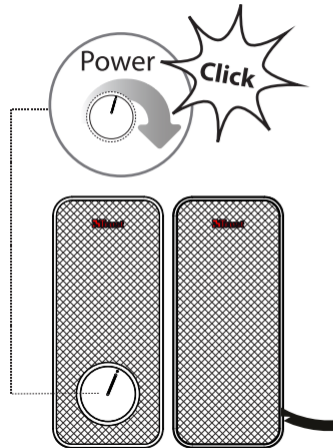

4. Power / Volume

5. Connect other devices

FAQ

Frequently asked questions
www.trust.com/20179/faq

© 2016 Trust International B.V. - All rights reserved
Laan van Barcelona 600
3317DD, Dordrecht, NL

Trust

2.0 Speaker set
Arys

Quick Installation Guide

1. Installation

2. Connecting Audio / Power

Option 1

Option 2

Option 3

3. Installation Win 10/8/7

Windows 8 Start here