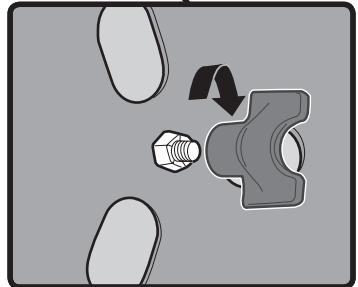

22. KANN ENTHALTEN

18. Klapp-Grillrost
19. Char-Baskets™
20. Holzkohleschienen
21. Einweg-Tropfschale

1

1-

2**3**

4

5

12

13

47 cm
18 in.

57 cm
22 in.

WEBER-STEPHEN PRODUCTS LLC
www.weber.com[®]

© 2014 Designed and engineered by Weber-Stephen Products LLC,
200 East Daniels Road, Palatine, Illinois 60067 U.S.A.