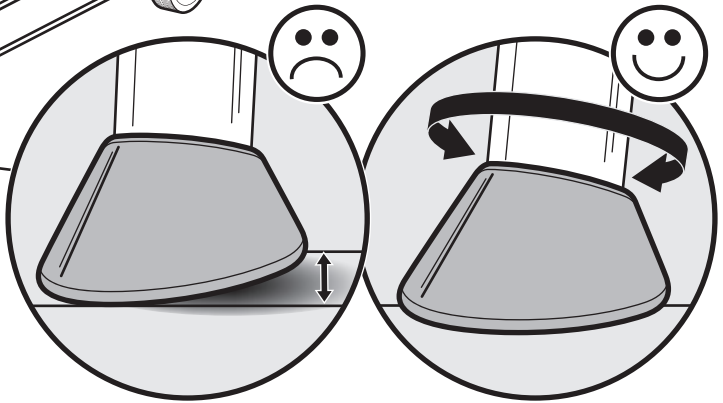

22. KANN ENTHALTEN

18. Klapp-Grillrost
19. Char-Baskets™
20. Holzkohleschienen
21. Einweg-Tropfschale

1

1-

2**3**

4

5

12

13

47 cm
18 in.

57 cm
22 in.

WEBER-STEPHEN PRODUCTS LLC
www.weber.com[®]

© 2014 Designed and engineered by Weber-Stephen Products LLC,
200 East Daniels Road, Palatine, Illinois 60067 U.S.A.