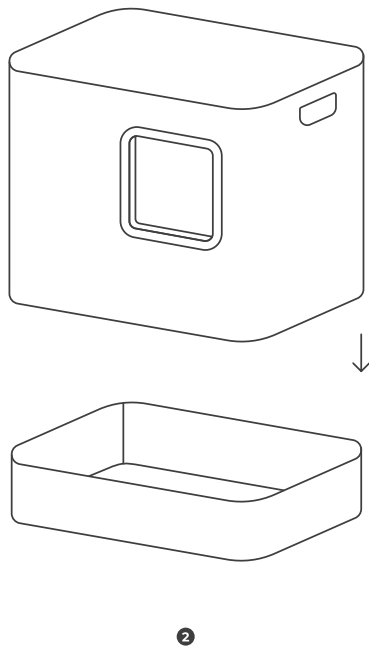

Enjoy your Hoopo® Dome Plus!

Is there anything else we can do
for you? Go to hoopo.eu/service

Product & components

- ❶ Little External Basin
- ❷ Filter Plate
- ❸ Cat Litter Box
- ❹ Cover
515×390×381mm
- ❺ Shovel Holder
- ❻ Cat Litter Shovel
226×100×33mm

Hoopo® Dome Plus
Patented design

How to Dome

Hoopo®

Hoopo®

How to install

As the picture shows, put the filter plate on the corresponding place.

As the picture shows, put the opening side of the cover down and cover it onto the cat litter basin.