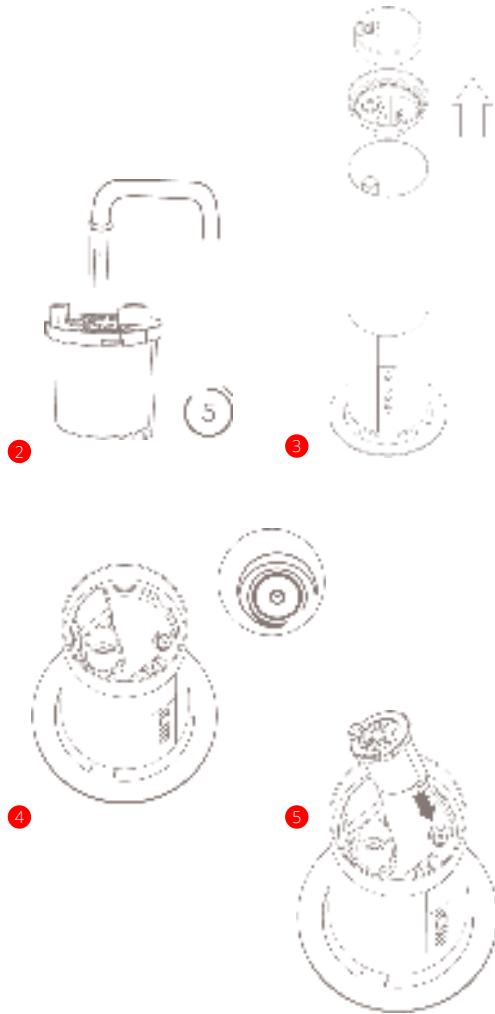

Installing the filter

1. 1
2. 2
3. 3
4. 4
5. 5

Installing the product

1. 1
2. 2
3. 3

Filling the water tank

1. 1
2. 2
3. 3