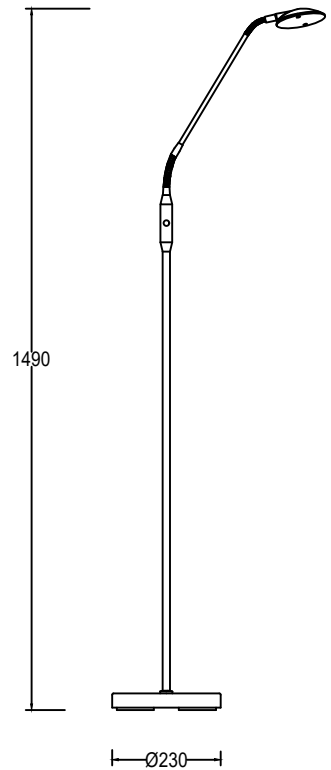

INSTRUCTION MANUAL

Eva FL 1
93835/93836

This product contains a light source with the efficiency class F, and the light source is changeable by professional technician only

500	LM
5	W
3000	K
> 80	CRI
20000	H
15000	ON/OFF