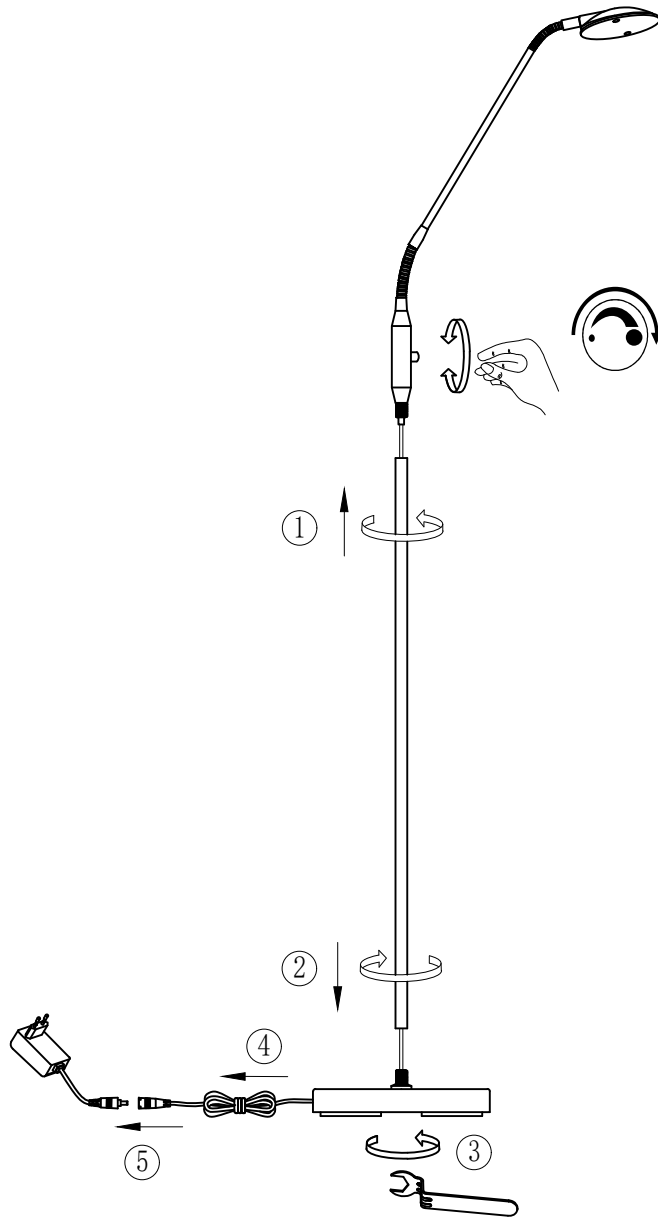

INSTRUCTION MANUAL

Eva FL 1
93835/93836

This product contains a light source with the efficiency class F, and the light source is changeable by professional technician only

500	LM
5	W
3000	K
> 80	CRI
20000	H
15000	ON/OFF