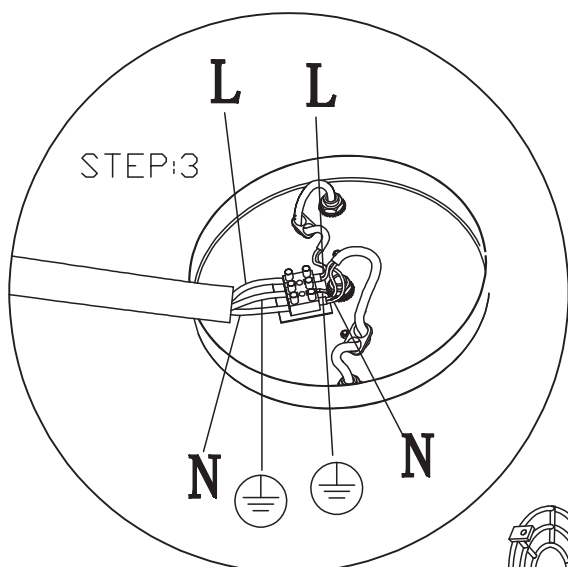

INSTRUCTION MANUAL

Medox 2 SL Concrete
96677

Overall size: