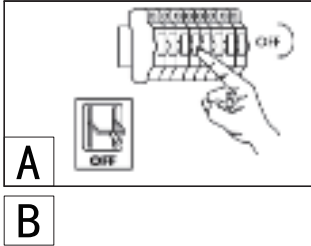

INSTRUCTION MANUAL

Magnax CL Black and Gold Adjustable 102506

Overall Sizes: