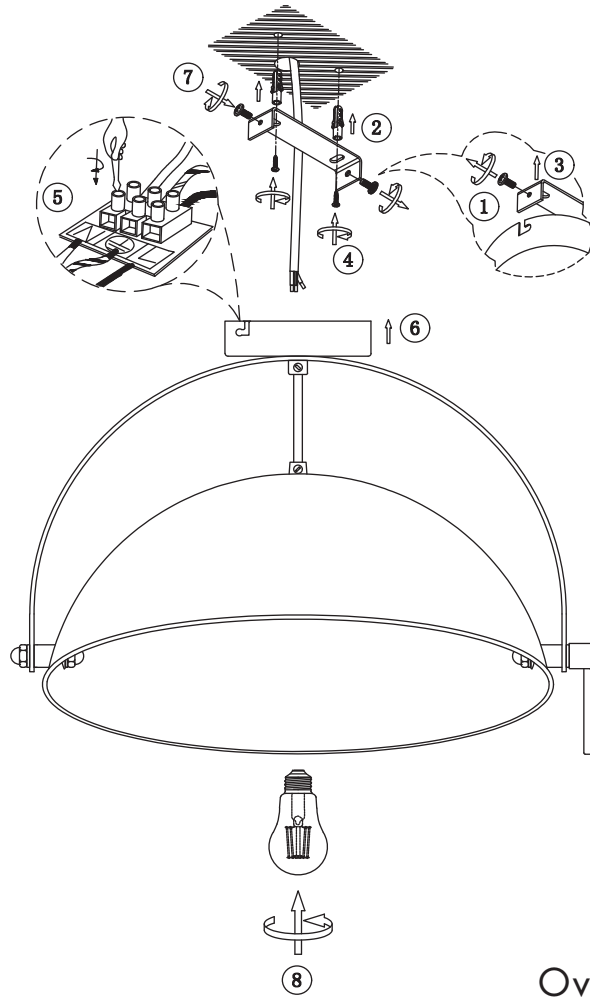

INSTRUCTION MANUAL

Magnax CL Black and Gold Adjustable 102506

Overall Sizes: