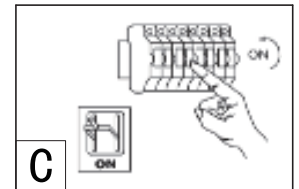

INSTRUCTION MANUAL

Magnax CL Black and Gold Adjustable 102506

Overall Sizes: