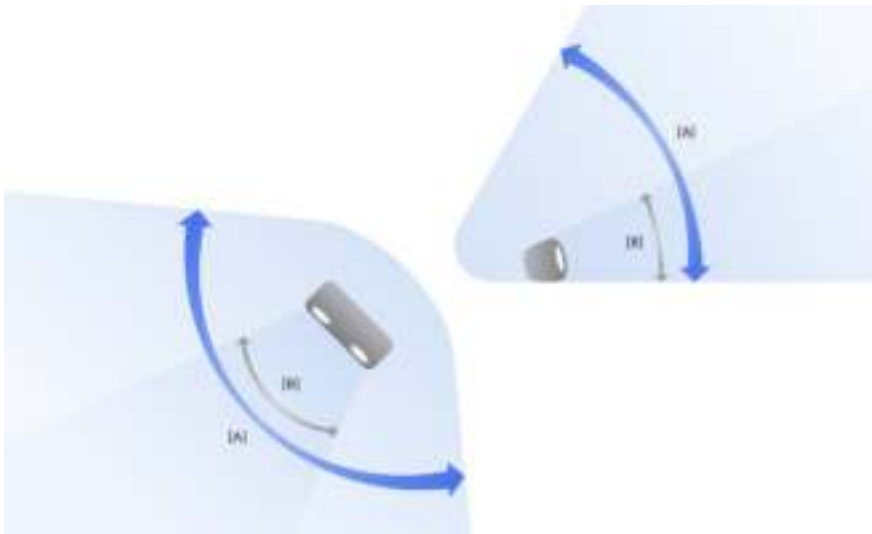

SRS_XB23_Black_rear

SRS_XB23_Black_vertic al_w ith _horizontal

Already available on the palette net

Illustration

To show the technical detail in the sound quality

Live Sound

X-Balanced Speaker Unit

A=LIVE SOUND on
B=LIVE SOUND off