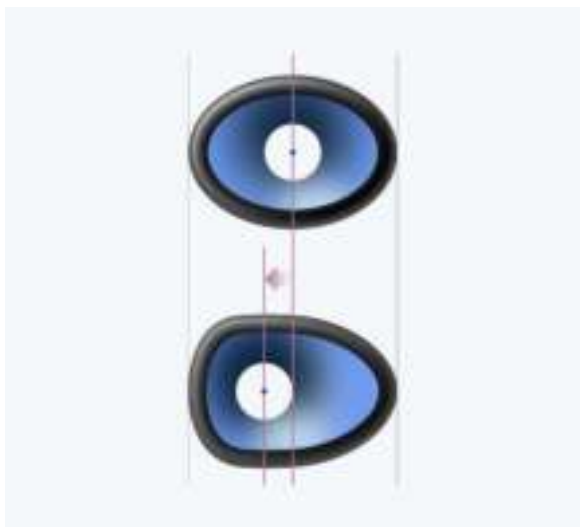

Meanwhile, the unit's off-center design and optimized weight balance help to enhance clarity and widen the sound stage.