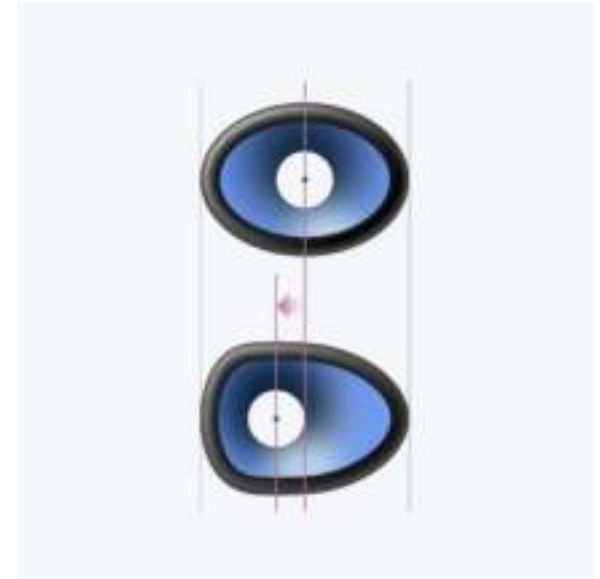

SRS_XB23_Black_rear

SRS_XB23_Black_vertic al_w ith _horizontal

Already available on the palette net

Illustration

To show the technical detail in the sound quality

Live Sound

X-Balanced Speaker Unit

A=LIVE SOUND on
B=LIVE SOUND off