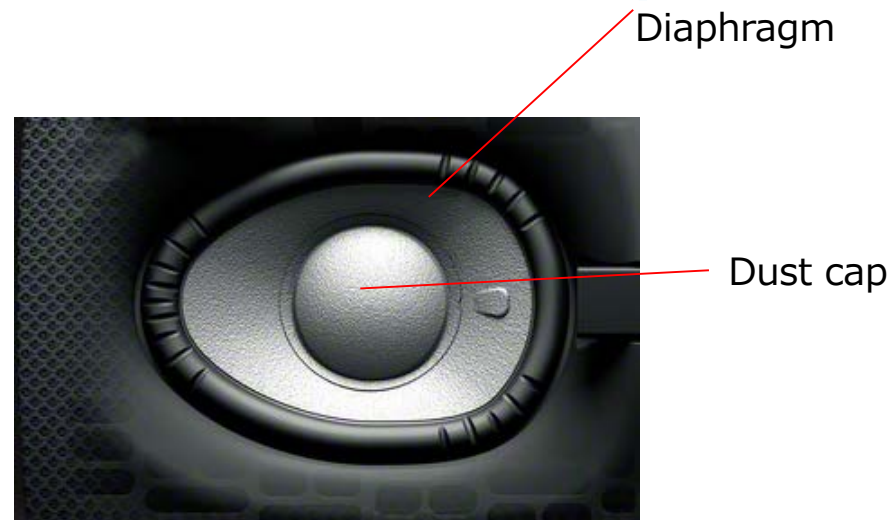

The rigid and lightweight Mica Reinforced Cellular (MRC) cone and dust cap contributes to the sound quality.

LIVE SOUND mode

“LIVE SOUND” mode to reproduce more realistic and 3-dimensional sound

With DSP technology