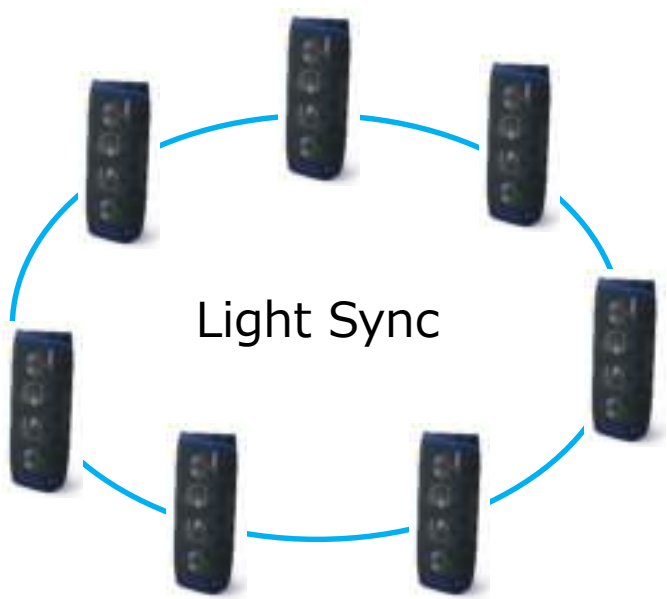

*XB23 doesn't have the lighting

Lighting

Liven up atmosphere like EDM Festival

Usability-Party Connect (former Wireless party chain)

① Several pattern of Lighting synch-mode
Up to 100 units

- All Flashing
- Random
- Circle
- Mode Off

② Smartphone App control

Sony|Music Center can control this function

- Select the pattern of lighting synch-mode

Party Connect

*Party connect only works within XB43/33/23

**You can layout the main unit both horizontally and vertically.
With vertical placement, you can save the space with small footprint**