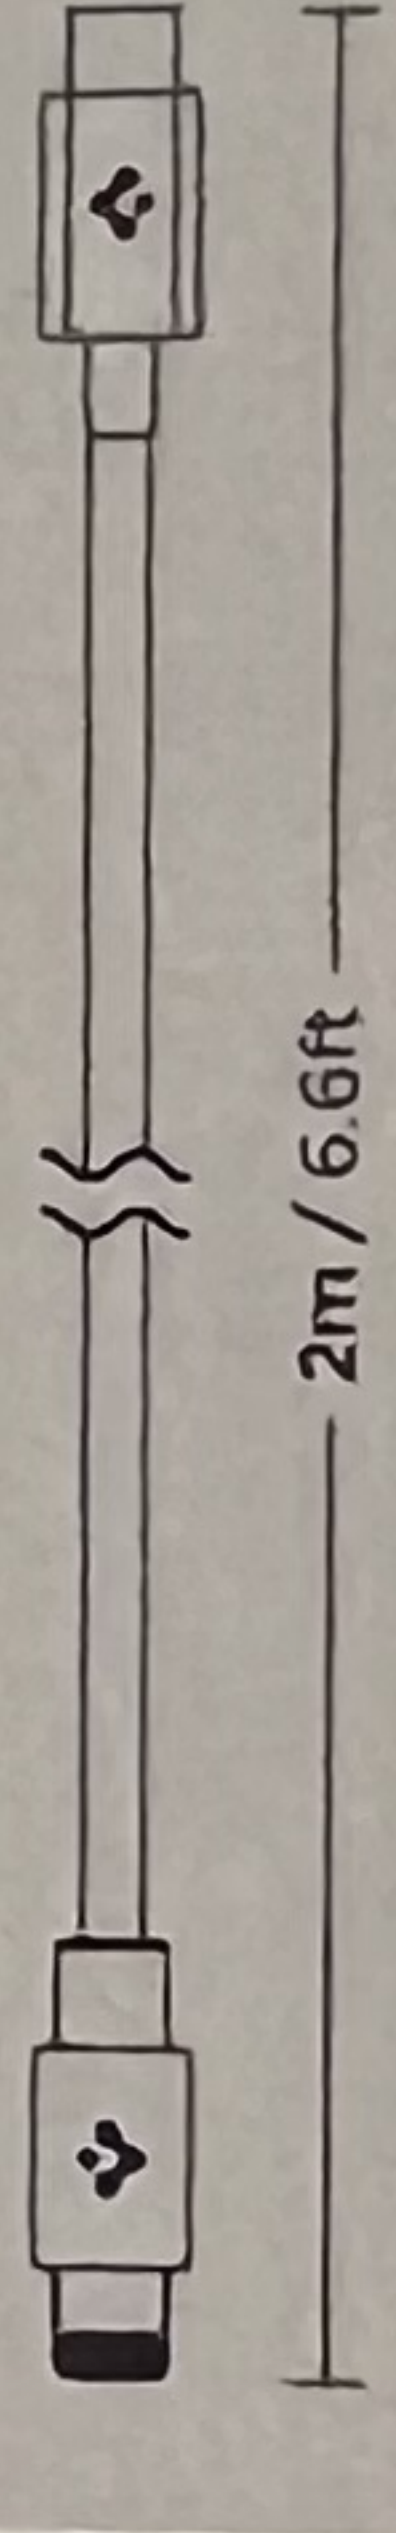

SPECIFICATIONS

- Model: PB2200
- MFI Certified
- Length: 2m / 6.6ft

For instructions and safety information, please see included User Manual.

This device complies with Part 15 of the FCC Rules. Operation is subject to the following two conditions: (1) this device may not cause harmful interference, and (2) this device must accept any interference received, including interference that may cause undesired operation.

US and Canada Customers Only
Distributed by Spigen, Inc. in Irvine, CA 92618, USA

EU Customer Only Authorized Representative : OBELIS S.A
Bd. General Wahis, 53 1030 Brussels, Belgium +3227325954

Germany Customer Only (ProdSG)
Contact : HH Compliance Limited
Block 3, Harcourt Centre, Harcourt Road, Dublin 2, Ireland.
Manufacturer : Spigen Korea Co., Ltd.
446, Bongeunsa-ro, Gangnam-gu, Seoul, 06153, Korea
www.spigen.com

Contact us at spigen.support@spigen.com
Made in Vietnam