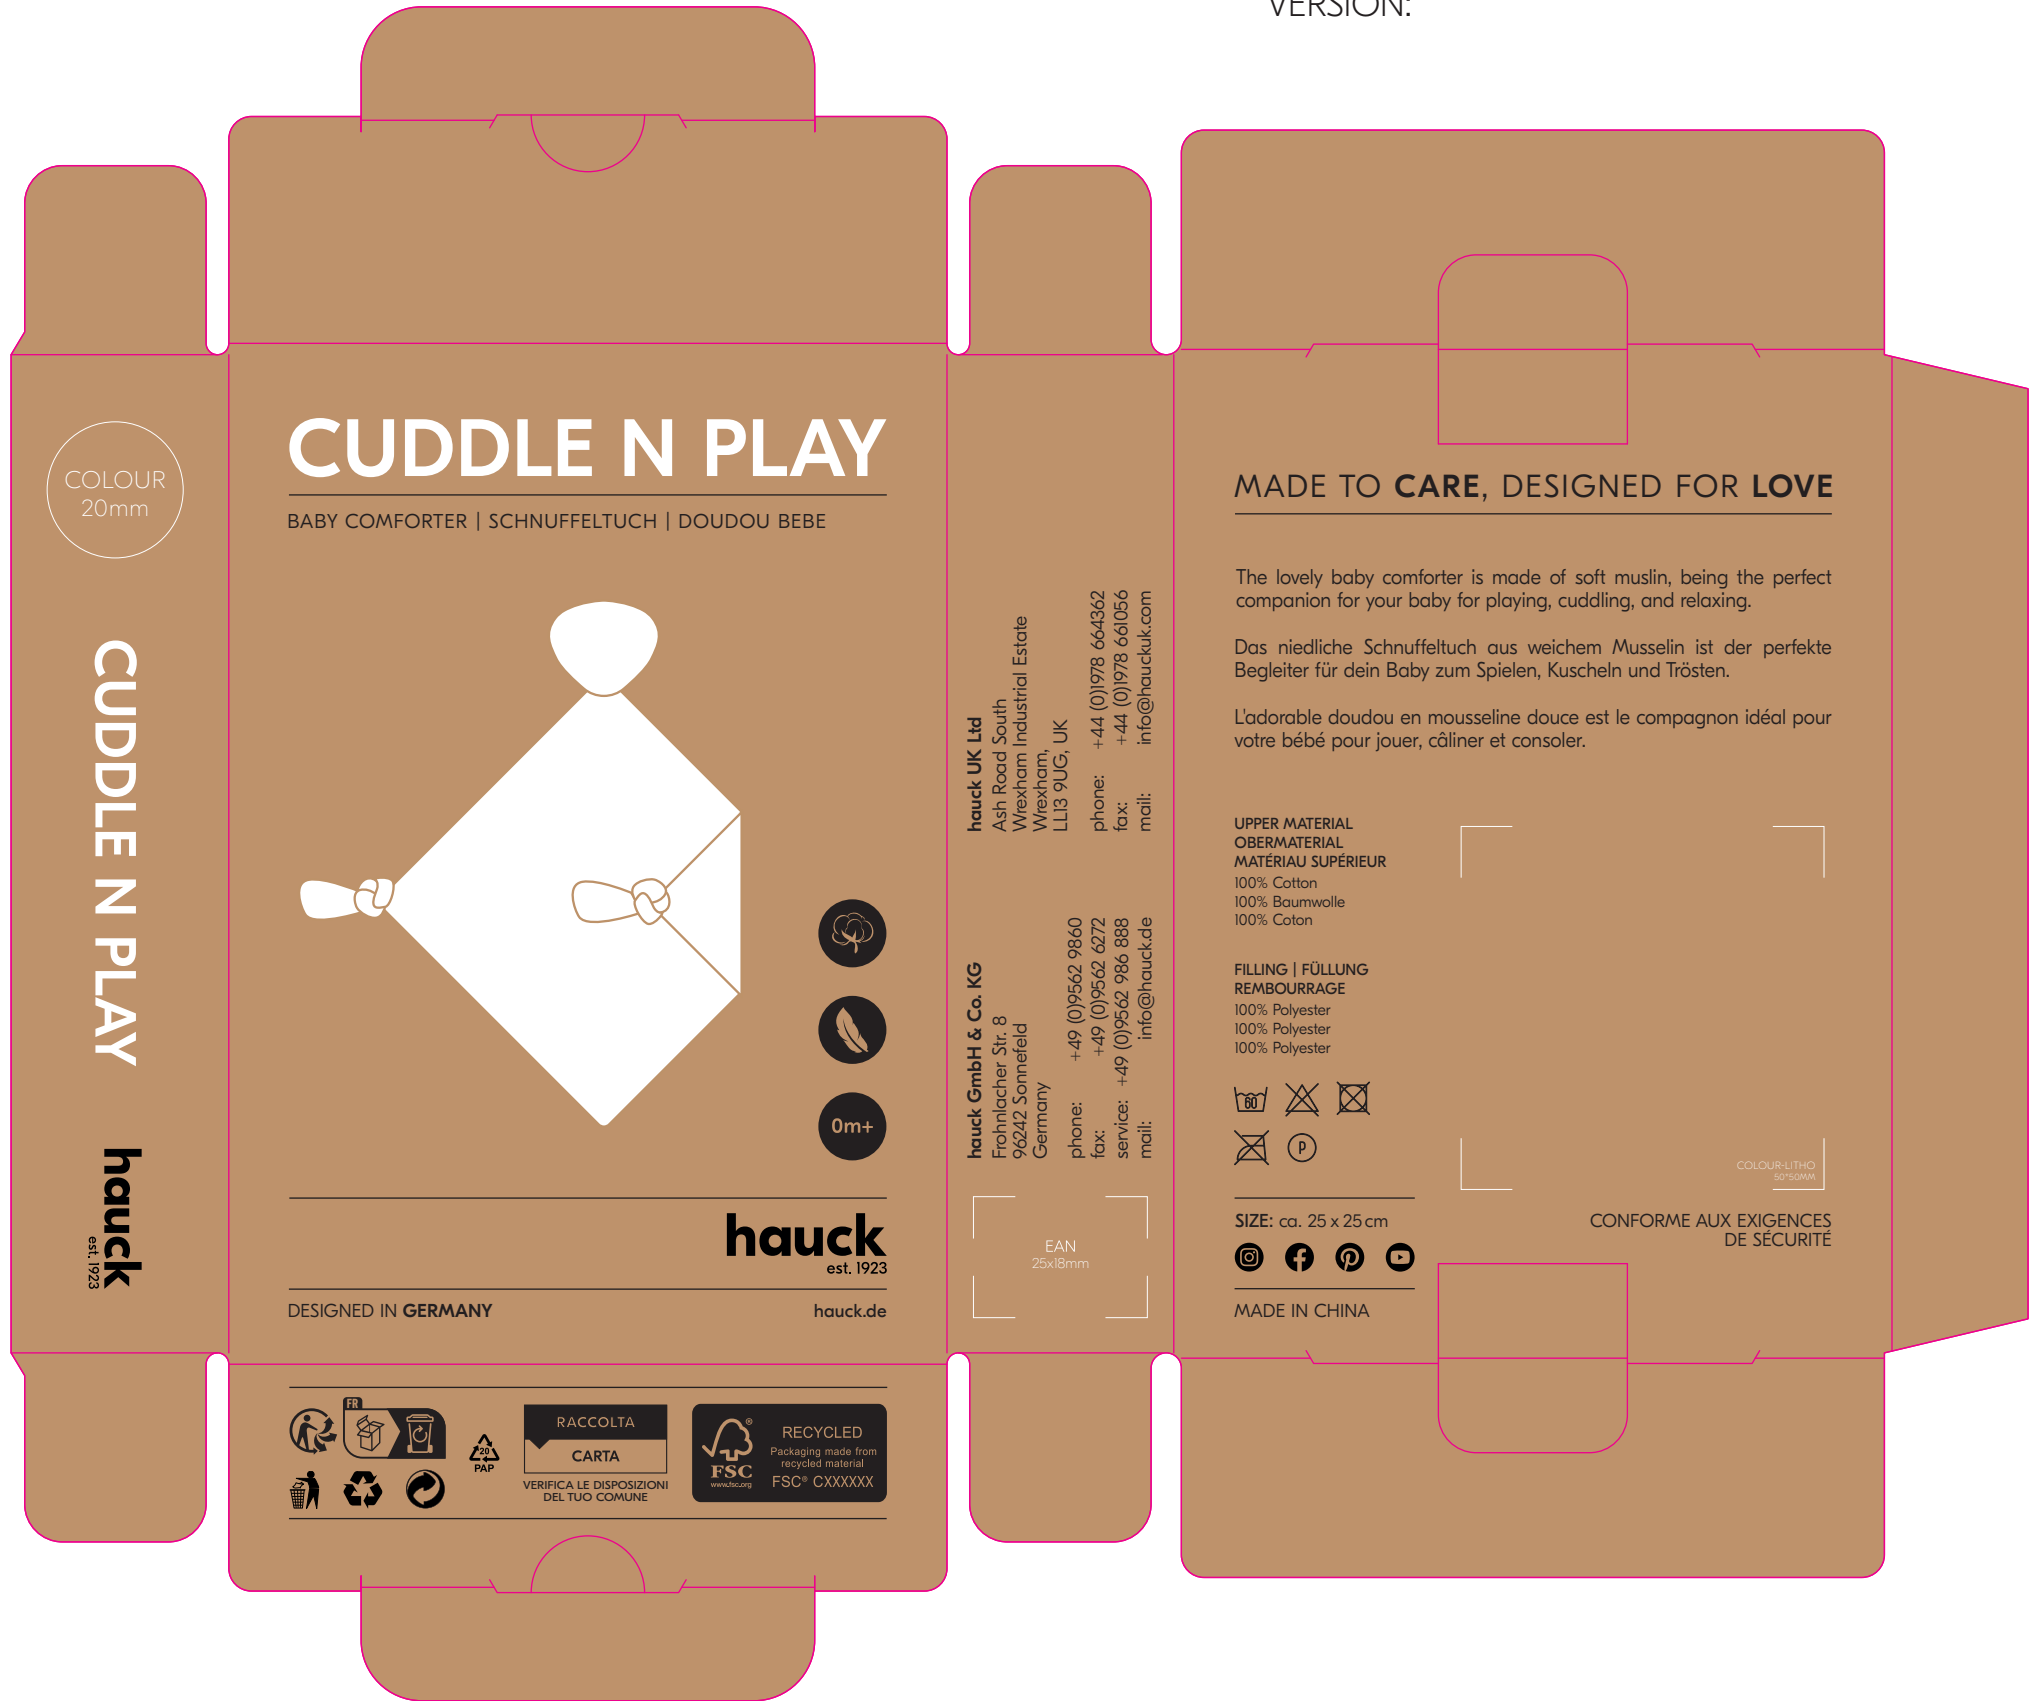

PRODUCT NAME:

Cuddle N Play

SIZE:

95x30x135mm

TYPE:

Brown Box

VERSION:

V1

135mm

COLOUR
20mm

CUDDLE N PLAY

BABY COMFORTER | SCHNUFFELTUCH | DOUDOU BEBE

0m+

hauck
est. 1923

DESIGNED IN GERMANY

hauck.de