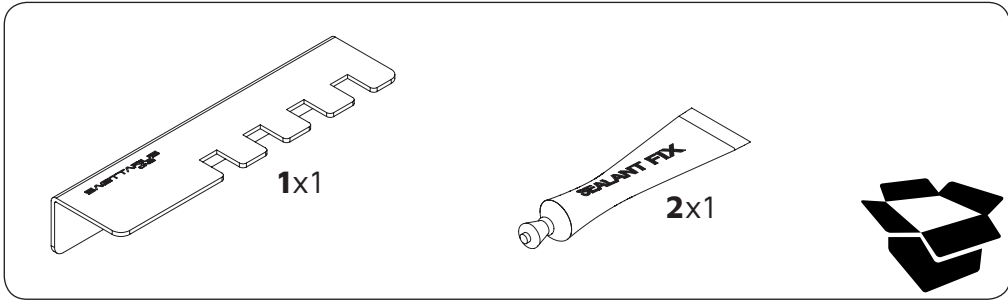

SAGITTARIUS® Installation Guide
 info@sagittarius-one.com **ONE** **40S1 Toothbrush Holder**

NO TOOLS NEEDED FOR INSTALLATION OF THIS PRODUCT.

USE THIS PRODUCT ONLY ON SMOOTH SURFACES!

In the majority of situations, we advise a good scrub with a 50:50 mixture of isopropyl alcohol (IPA) and water. The alcohol will dissolve light grease and water will get rid of dirt and accumulated dust. Make sure the surface is thoroughly dry before applying the adhesive tape. Do not touch the cleaned surface as finger oils and other contaminants may affect the bond.

1

2

1

2

ADHESIVE

3

1

4