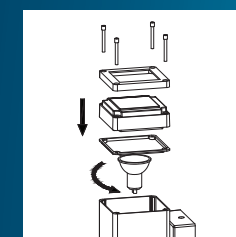

Easy replaceable bulb

IP44 CE UK