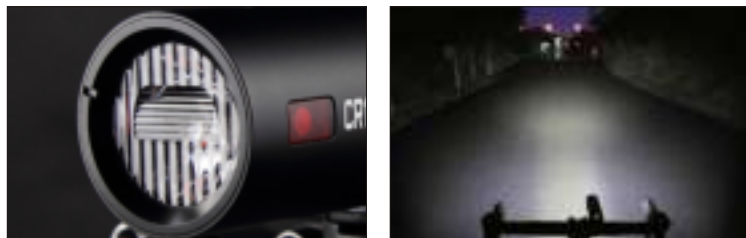

## To See Safely and Be Seen Friendly RAVEMEN CR1000 with Anti-glare T-shaped Beam

With max 1000 lumens and 4000 mAh high-capacity rechargeable battery, RAVEMEN CR1000 is a high performance bike light for riders that ride at a fast speed and long distance at night.

Using the second generation of RAVEMEN's anti-glare lens, CR1000 gives out a T-shaped beam with close-range flood light and long-distance spotlight while has no dazzle to other road users, great for urban riding or daily commuting.

The wired remote control button included helps riders change the brightness easily and safely without releasing the handlebar. For ultra-long distant cycling, riders can connect the light with external power to extend runtime.

Made with durable and light-weight aluminum, the light passed 1 meter impact resistance test and it is IPX6 water resistance. Thanks to the integrated design, it is also very compact without extra wires and bulky external battery pack.