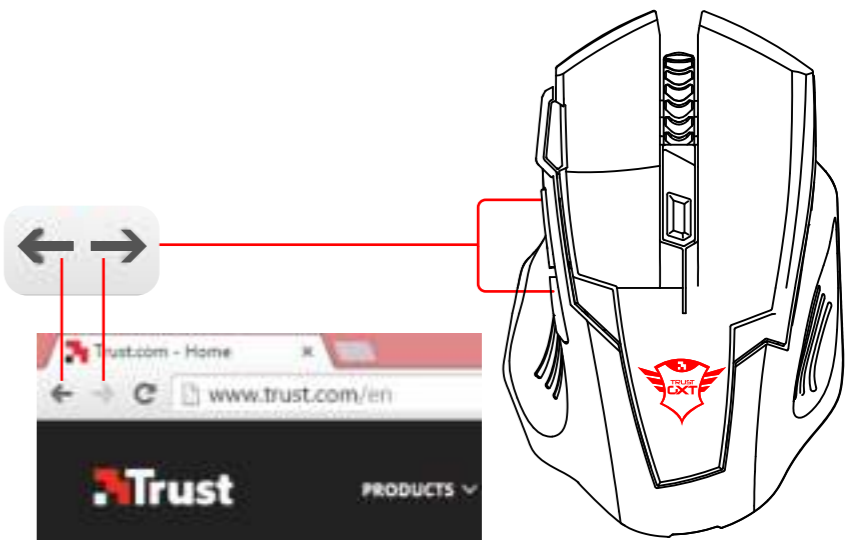

Trust

GAMING GXT III MOUSE

1

2

3

800 dpi

1200 dpi

2000 dpi