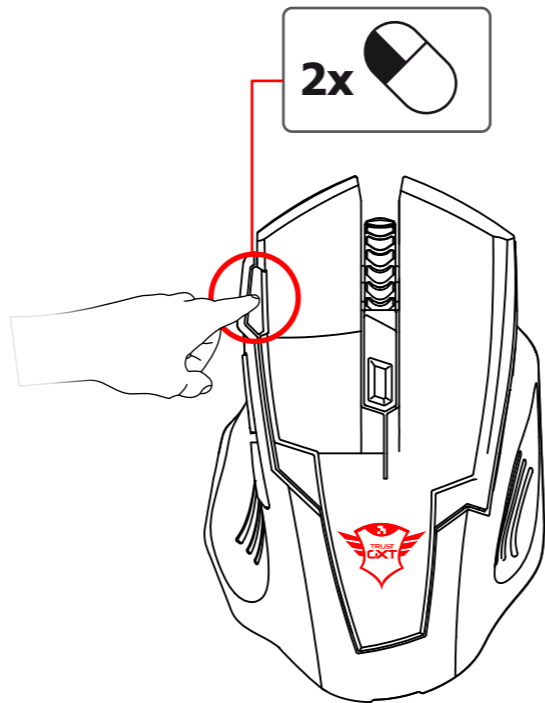

www.trust.com/21090/faq