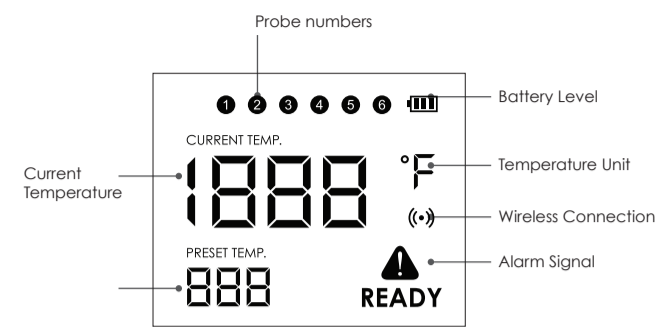

### Get to know the Device

*The device provides 6 sockets for probes, which enable you monitor 6 items at once. If you need more probes besides these 2 probes in the standard package, standard package can be purchased separately.*