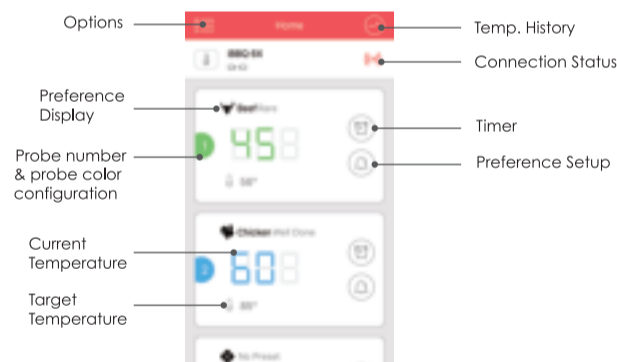

Enjoy your BBQ time

This is where you'll select preset grill times for different food types or set your own. EasyBBQ will tell you the actual temperatures and check progress within the temperature graphs. This way you can simultaneously track up to six pieces of food doneness. To make it even easier you can set up grilling notifications and take advantage of everything else the smart EasyBBQ app has to offer.