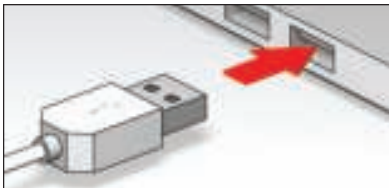

USB Keyboard INSTALLATION USER MANUAL

For models:

All White Shark® Plug & Play Keyboard models

ENGLISH USB Keyboard

Plug the keyboard into an available USB port.

The computer operating system will automatically detect the new device and install the proper drivers.

HRVATSKI USB Tipkovnica

Priključite tipkovnicu na slobodno USB sučelje na računalu.

Operativni sustav će automatski detektirati novi uređaj i instalirati potrebne upravljačke programe.

* Za detaljne karakteristike proizvoda posjetite www.whiteshark.biz

ESPAÑOL USB Teclado

Conecte el teclado en un puerto USB disponible. El sistema operativo detectará automáticamente el nuevo dispositivo e instalará el driver necesario.

* Para más especificaciones, visite www.whiteshark.biz

ITALIANO USB Tastiera

Collegare il tastiera in una porta USB

disponibile. Il sistema operativo del computer rileverà automaticamente la nuova periferica e installerà i driver corretti.

SLOVENSKY USB Klávesnica

Jednoducho pripojite klávesnica do dostupného USB portu. Operačný systém počítača automaticky rozpozná nové zariadenie a nainštaluje potrebné ovládače.

* Pre bližšie informácie navštívte stránku www.whiteshark.biz

УКРАЇНСЬКА Клавіатура USB

Підключіть клавіатури до вільного порту USB.

Операційна система комп'ютера автоматично виявить новий пристрій і встановить відповідний драйвери.

BIH USB Tipkovnica

Priključite tipkovnicu na slobodno USB sučelje na računalu. OS će automatski detektirati novi uređaj i instalirati potrebne drivere.

* Za detaljne karakteristike proizvoda posjetite www.whiteshark.biz

ROMÂNĂ USB Tastatură

Introdu tastatură într-un port USB

Sistemul de operare al calculatorului va detecta automat dispozitivul și va instala driver-e necesare.

* Pentru mai multe specificații tehnice te rugăm să accesezi site-ur: www.whiteshark.biz

DANSK USB tastatur

Tilslut tastatur til usb port. Computeren vil automatisk finde musen og installere drivere - Plug and Play.

* For yderligere information se: www.whiteshark.biz

DEUTSCH USB-Tastatur

Schließen Sie die Tastatur einfach an einen freien USB-Port an. Das Betriebssystem erkennt das neue Gerät und installiert den/die Treiber automatisch.

* Die Spezifikationen finden Sie auf www.whiteshark.biz

SRPSKI USB tastatura

Priključite tastaturu u slobodni USB port. Operativni sistem računara će automatski detektovati novi uređaj i instalirati potreban drajver.

SLOVENŠČINA USB tipkovnica

Povežite tipkovnicu z brezplačnim vmesnikom USB v računalniku. Operacijski sistem bo samodejno zaznal novo napravo in jo namestil potrebni gonilniki.

* Za podrobnejše funkcije obiščite: www.whiteshark.biz

FRANÇAIS USB Clavier

Connecter un clavier à un port USB disponible. Votre système d'exploitation identifie la souris et installe le(s) pilote(s) automatiquement.

* Vous trouvez les spécifications sur www.whiteshark.biz

POLSKI USB Klawiatura