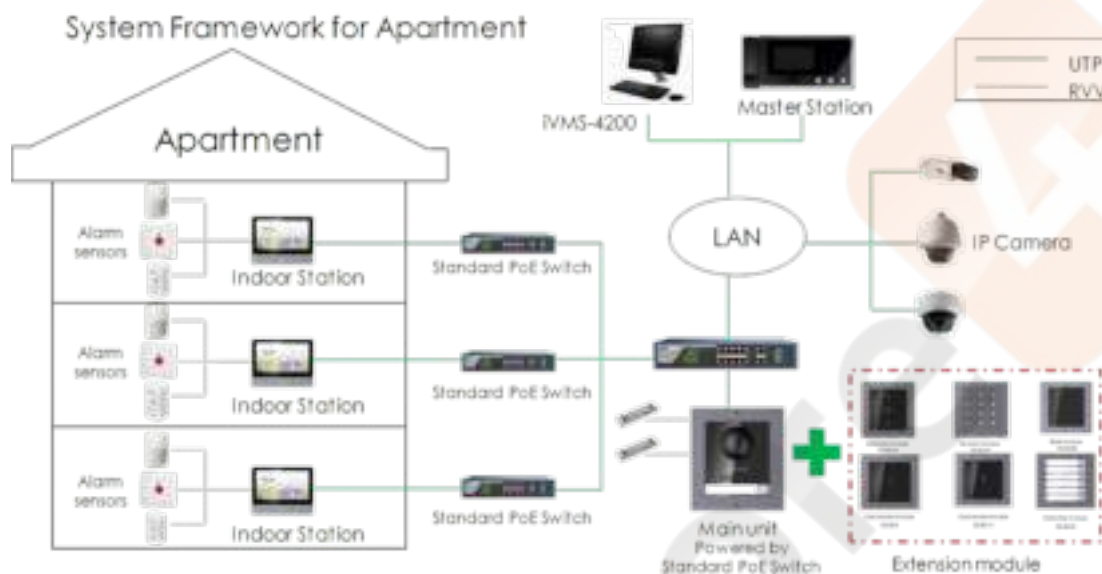

DS-KIS602 Video Intercom Bundle

Key Feature

Indoor Station

- UI V2.0: User friendly design
- 7-inch colorful touch screen with resolution 1024 × 600
- Standard PoE
- Stores messages and captured pictures in the TF card
- Remote unlocking via the client software or the mobile client
- Views live videos of door stations and linked cameras
- Supports wireless network

Specifications

Indoor Station

Model		DS-KH6320-WTE1
System	Memory	128 MB
	Flash	32 MB
	Operation system	Embedded Linux operation system
Display	Display screen	7-inch colorful TFT LCD
	Display resolution	1024 × 600
	Operation method	Capacitive touch screen
Audio	Audio input	Built-in omnidirectional microphone
	Audio output	Built-in loudspeaker
	Audio compression standard	G.711 U
	Audio compression rate	64 Kbps
Network	Audio quality	Noise suppression and echo cancellation
	Wired network	10/100 Mbps self-adaptive network
	Wireless network	Wi-Fi 802.11b/g/n
	Network protocol	TCP/IP、SIP、RTSP
	Network interface	1 RJ-45 10/100 Mbps self-adaptive
	Alarm input	8-ch alarm inputs
	Relay output	2
	TF card	Max to 32 G, SD 2.0 or lower version
	RS-485	1
	General	Power supply
Power consumption		≤ 6 W
Working temperature		-10 °C to 55 °C (14 °F to 131 °F)
Working humidity		10% to 90%
Dimensions (W × H × D)		200 mm × 140 mm × 15.1 mm (7.9" × 5.5" × 0.6")

Door Station

Model		DS-KD8003-IME1
System parameters	Processor	Embedded MCU Processor
	Operation system	Embedded Linux operation system
	Operation method	Physical button
Video parameters	Video compression standard	H.264
	Resolution	Main Stream: 1920 × 1080 Sub Stream: 720 × 480
	BLC	Supported
	DNR	Supported

Typical Application

Physical Interface

Indoor Station

No.	Description	No.	Description
1	Screen	5	TF Card Slot
2	Microphone	6	Alarm Terminal
3	Network Interface	7	Reserved
4	Loudspeaker	8	Power Terminal

Door Station