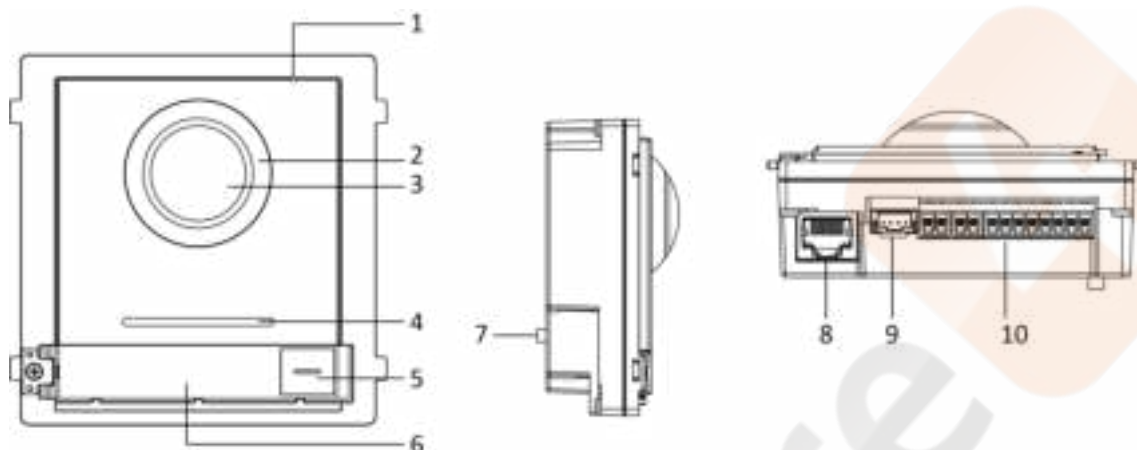

Audio parameters	WDR	Supported
	Anti-flicker	50 Hz, 60 Hz
	Field of view	Horizontal : 180° Vertical : 96°
	Audio input	Built-in omnidirectional microphone
	Audio output	Built-in omnidirectional (more than 85 dB within 20 cm)
	Audio compression standard	G.711 U
	Audio compression rate	64 Kbps
	Audio quality	Noise suppression and echo cancellation
Light supplement	Light supplement mode	IR supplement
Network parameters	Ethernet	10/100 Mbps self-adaptive Ethernet
	Network protocol	TCP/IP, RTSP
Alarm parameters	Tampering alarm	1
	Module-connecting	1
Interfaces	I/O input	4
	Debug	1
	Relay	2 (30 V, 1 A)
	Physical button	1
General	Power supply	12 VDC/PoE (IEEE 802.3af)
	Power consumption	≤10 W
	Working temperature	- 40 °C to 60 °C (- 40 °F to 140 °F)
	Working humidity	10% to 95%
	IP protection level	IP65
	Installation	Flush mounting, surface mounting
	Dimensions (W × H × D)	98 mm × 99.8 mm × 43.9 mm (3.86" × 3.93" × 1.73")

Typical Application

Physical Interface

Indoor Station

No.	Description	No.	Description
1	Screen	5	TF Card Slot
2	Microphone	6	Alarm Terminal
3	Network Interface	7	Reserved
4	Loudspeaker	8	Power Terminal

Door Station