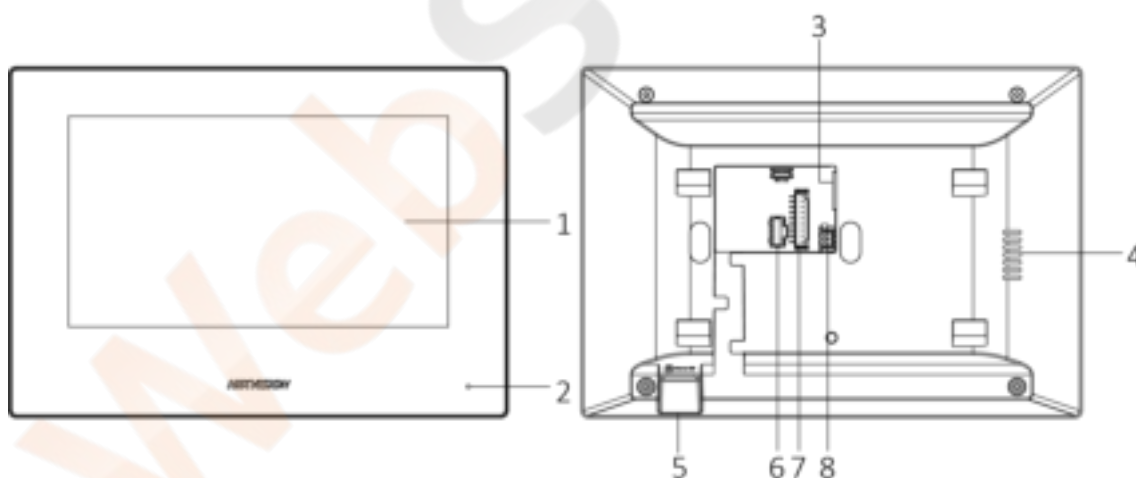

No.	Description	No.	Description
1	Screen	5	TF Card Slot
2	Microphone	6	Alarm Terminal
3	Network Interface	7	Reserved
4	Loudspeaker	8	Power Terminal