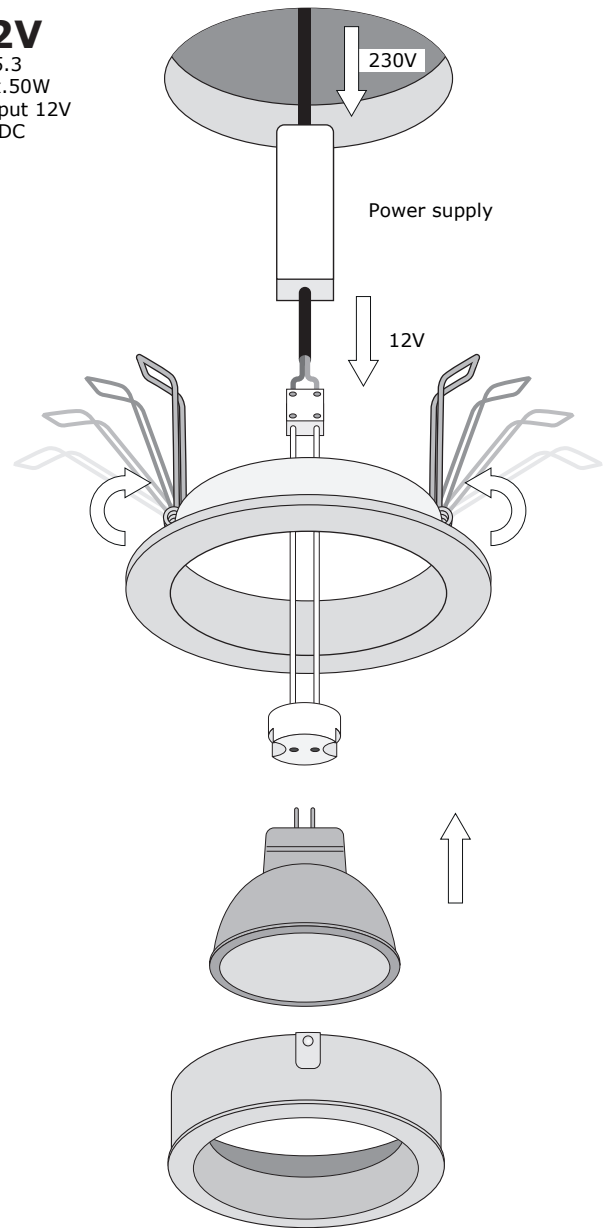

# Installation Manual

Bolzano (round)

# UPHIX®

2

50114466 Bolzano zwart  
50114425 Bolzano wit

3

**12V**  
GU5.3  
Max.50W  
Output 12V  
AC/DC

4