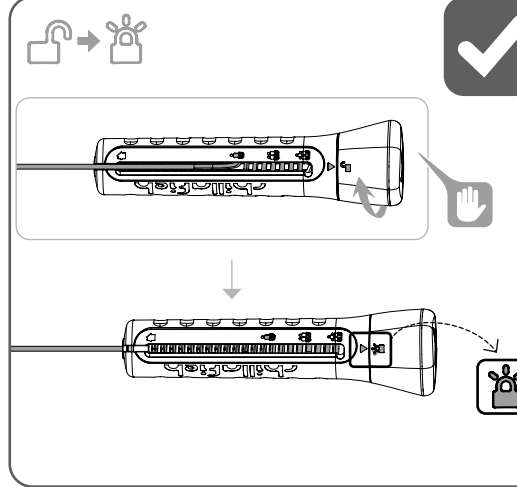

SKIBBI

CPSB01

Užívateľská príručka
Uputački priručnik
Fehasználói kézikönyv
Рководство на употребител
Manual de utilizare
Korisnički priručnik
Εγχειρίδιο Χρήστος

(CZ) (SI) (HU) (BG) (FR) (ES) (IT) (PT) (PL) (JP) (HR) (GR)

User Manual
Montageanleitung
Gebruikershandleiding
Guide d'utilisation
Instrukcja obsługi
Manual del Usuario
Manual do utilizador

(AR) Manual
(KR) 사용 설명서
(CN) 使用说明书
(TH) คู่มือการใช้งาน
(FI) Käyttöohje
(NO) Brukerveiledning
(SE) Bruksanvisning
(DK) Brugervejledning
(RU) Руководство по эксплуатации

1

2

3

4

5

✓

The Chillafish Company n.v.
Straatsburgdok Noordkaai 21 b19
2030 Antwerpen, Belgium

www.chillafish.com

man_CPSB01_V1.0_MULTILANG

Thanks for choosing Chillafish and trusting your little one to discover the world on one of our toys. The honour is ours.
Share your fun with us online because we absolutely love to see pictures of all Chillafish-kids! You can find us on Facebook and Instagram.
Don't forget to register your product to have 5 years extended warranty.

YAY!

5 YEARS
EXTENDED WARRANTY
www.chillafish.com/register