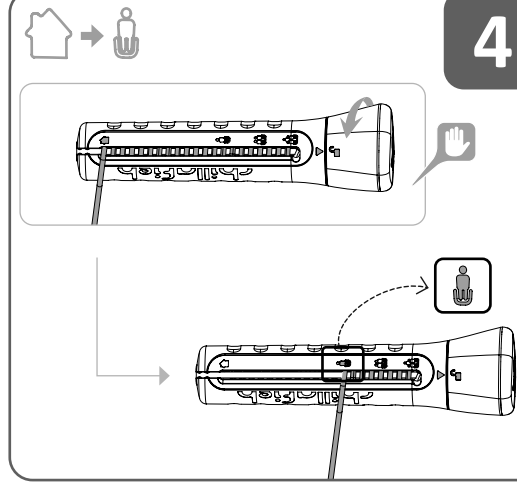

SKIBBI

CPSB01

Užívateľská príručka
Uputački priručnik
Fehasználói kézikönyv
Рководство на употребител
Manual de utilizare
Korisnički priručnik
Εγχειρίδιο Χρήστος

(CZ) (SI) (HU) (BG) (FR) (ES) (IT) (PT) (PL) (JP) (HR) (GR)

User Manual
Montageanleitung
Gebruikershandleiding
Guide d'utilisation
Instrukcja obsługi
Manual del Usuario
Manual do utilizador

(AR) Manual
(KR) 사용 설명서
(CN) 使用说明书
(TH) คู่มือการใช้งาน
(FI) Käyttöohje
(NO) Brukerveiledning
(SE) Bruksanvisning
(DK) Brugervejledning
(RU) Руководство по эксплуатации

1

2

3

4

5

✓

The Chillafish Company n.v.
Straatsburgdok Noordkaai 21 b19
2030 Antwerpen, Belgium

www.chillafish.com

man_CPSB01_V1.0_MULTILANG

Thanks for choosing Chillafish and trusting your little one to discover the world on one of our toys. The honour is ours.
Share your fun with us online because we absolutely love to see pictures of all Chillafish-kids! You can find us on Facebook and Instagram.
Don't forget to register your product to have 5 years extended warranty.

YAY!

5 YEARS
EXTENDED WARRANTY
www.chillafish.com/register