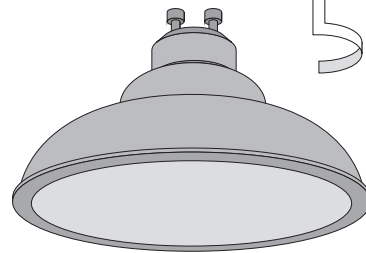

1

Installation Manual
50114428 Venezia trimless white

UPHIX®

2

Cut out Ø165mm
50114428 Venezia trimless white

3

230V
AR111
Max.50W

230V