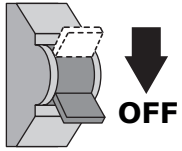

1

Installation Manual
50114428 Venezia trimless white

UPHIX®

2

Cut out Ø165mm
50114428 Venezia trimless white

3

230V
AR111
Max.50W

230V