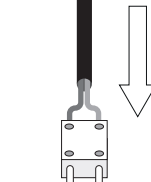

1

Installation Manual
50114428 Venezia trimless white

UPHIX®

2

Cut out Ø165mm
50114428 Venezia trimless white

3

230V
AR111
Max.50W

230V