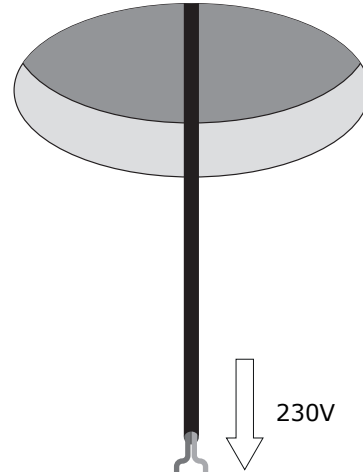

1

Installation Manual
50114428 Venezia trimless white

UPHIX®

2

Cut out Ø165mm
50114428 Venezia trimless white

3

230V
AR111
Max.50W

230V