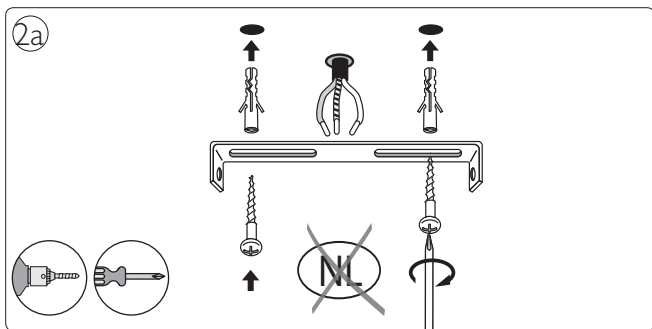

# PHILIPS

Incl.

6 x Luxeon Rebel  
Powered

Ø 6mm

Philips Lighting Contact Centre  
Int. Business Reply Service  
I.B.R.S. / C.C.R.I. Numéro 10461  
5600 VB Eindhoven  
Pays-Bas / The Netherlands

[www.philips.com/homelighting](http://www.philips.com/homelighting)  
☎ +800 7445 4775