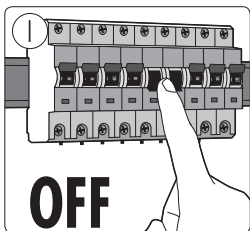

# PHILIPS

Incl.

6 x Luxeon Rebel  
Powered

Ø 6mm

Philips Lighting Contact Centre  
Int. Business Reply Service  
I.B.R.S. / C.C.R.I. Numéro 10461  
5600 VB Eindhoven  
Pays-Bas / The Netherlands

[www.philips.com/homelighting](http://www.philips.com/homelighting)  
☎ +800 7445 4775