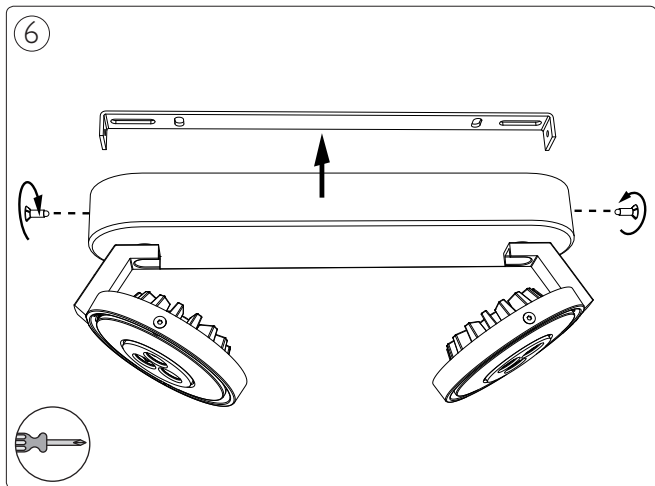

# PHILIPS

Incl.

6 x Luxeon Rebel  
Powered

Ø 6mm

Philips Lighting Contact Centre  
Int. Business Reply Service  
I.B.R.S. / C.C.R.I. Numéro 10461  
5600 VB Eindhoven  
Pays-Bas / The Netherlands

[www.philips.com/homelighting](http://www.philips.com/homelighting)  
☎ +800 7445 4775