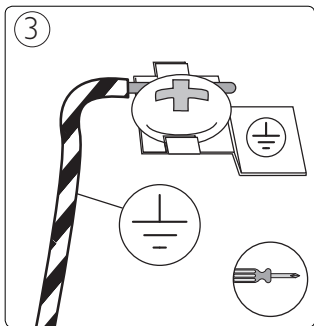

# PHILIPS

Incl.

6 x Luxeon Rebel  
Powered

Ø 6mm

Philips Lighting Contact Centre  
Int. Business Reply Service  
I.B.R.S. / C.C.R.I. Numéro 10461  
5600 VB Eindhoven  
Pays-Bas / The Netherlands

[www.philips.com/homelighting](http://www.philips.com/homelighting)  
☎ +800 7445 4775