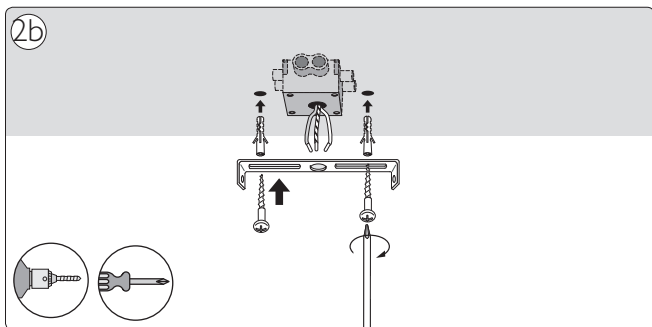

# PHILIPS

Incl.

6 x Luxeon Rebel  
Powered

Ø 6mm

Philips Lighting Contact Centre  
Int. Business Reply Service  
I.B.R.S. / C.C.R.I. Numéro 10461  
5600 VB Eindhoven  
Pays-Bas / The Netherlands

[www.philips.com/homelighting](http://www.philips.com/homelighting)  
☎ +800 7445 4775