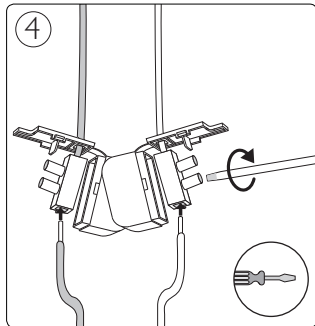

# PHILIPS

Incl.

6 x Luxeon Rebel  
Powered

Ø 6mm

Philips Lighting Contact Centre  
Int. Business Reply Service  
I.B.R.S. / C.C.R.I. Numéro 10461  
5600 VB Eindhoven  
Pays-Bas / The Netherlands

[www.philips.com/homelighting](http://www.philips.com/homelighting)  
☎ +800 7445 4775