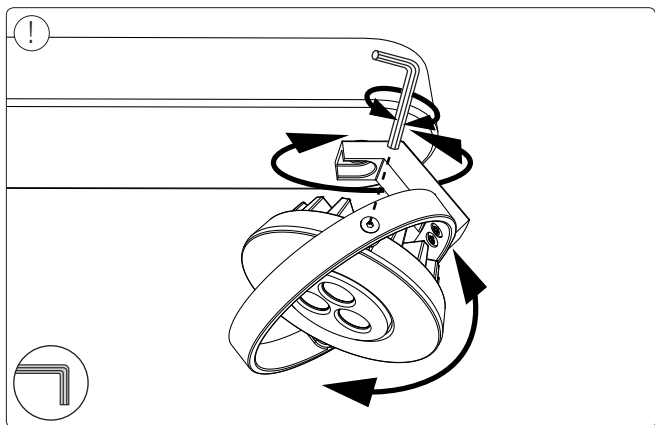

# PHILIPS

Incl.

6 x Luxeon Rebel  
Powered

Ø 6mm

Philips Lighting Contact Centre  
Int. Business Reply Service  
I.B.R.S. / C.C.R.I. Numéro 10461  
5600 VB Eindhoven  
Pays-Bas / The Netherlands

[www.philips.com/homelighting](http://www.philips.com/homelighting)  
☎ +800 7445 4775