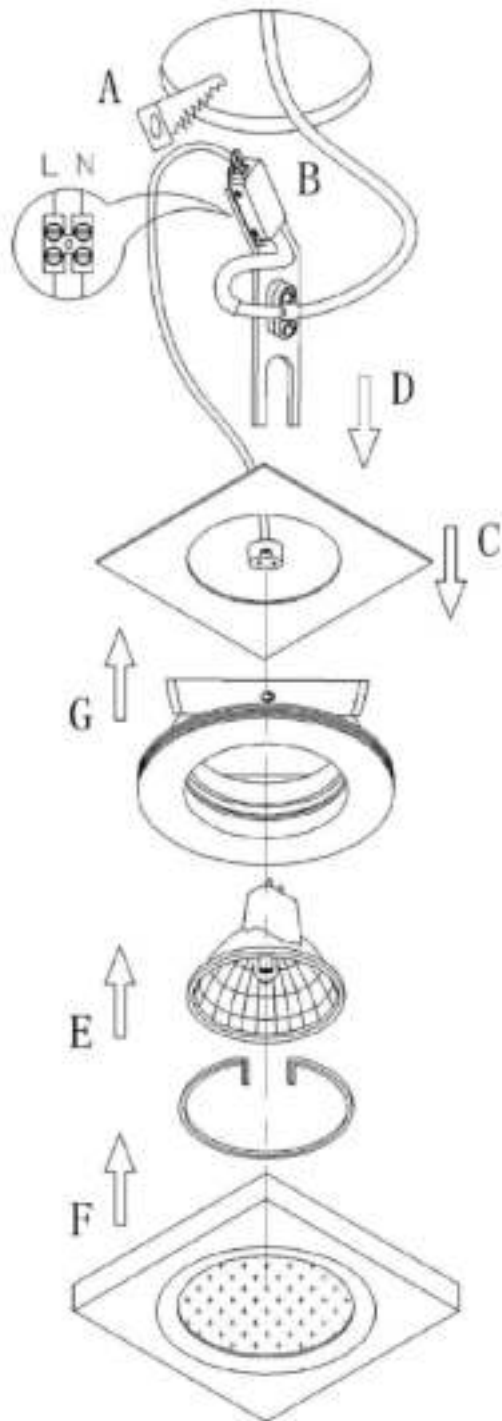

Line drawing of the item (with outline dimensions)

Item number:  
17106/01/12

Installation drawing (the same as it in its instruction manual)

17106/01/12  
ØA: 46mm

17107/01/12  
ØA: 66mm

### Technical details

|   |                      |
|---|----------------------|
| materials used:                           | aluminum             |
| color:                                    | alu                  |
| dimnable and how is the fixture dimmable: | No                   |
| size:                      Height:        | 22                   |
| Length:                                   | 72                   |
| Width:                                    | 72                   |
| Net Weight:                               |                      |
| power requirements:                       |                      |
| bulb type and maximum Wattage:            | Excluded<br>MR16bulb |
| number of bulbs:                          | 1                    |
| IP degree:                                | IP20                 |