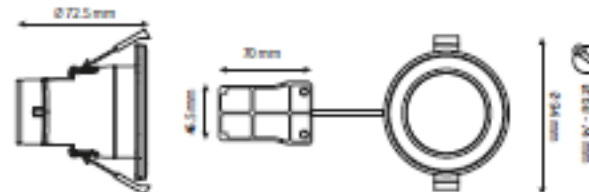

CALEX
HOLLAND
SMART

EN - Specifications: Main light in tunable white light with a Halo backlight in multiple colors. All adjustable in the app. Functional and ambient at once. Suitable for outdoor use.

DE - Spezifikationen: Hauptlicht in abstimmbarem Weißlicht mit einer Halo-Rückgrundbeleuchtung in mehreren Farben. Alles in der App einstellbar. Funktionell und Ambient in einem. Für den Außenbereich geeignet.

CS - Specifikace: Hlavní světlo v laditelném bílém světle Halo podsvětlením ve více barvách. Vše nastavitelné v aplikaci. Funkční a ambientní v jednom. Vhodné pro venkovní použití.

IT - Specifiche: Luce principale a luce bianca regolabile con retroilluminazione Halo in più colori. Tutto regolabile nell'app. Funzionale e ambiente in uno. Adatto per uso esterno.

SK - Technické údaje: Hlavní světlo v laditelném bílém světle s Halo

podsvětlením ve stávajících barvách. Vše nastavitelné v aplikaci. Funkční a ambientní v jednom. Vhodné pro venkovní použití.

ES - Especificaciones: Luz principal en luz blanca ajustable con retroiluminación Halo en varios colores. Todo ajustable en la aplicación. Funcional y ambiental en uno. Apto para uso en exteriores.

PT - Especificações: Luz principal em luz branca ajustável com luz de fundo Halo em várias cores. Tudo ajustável no app. Funcional e ambiente em um. Adequado para uso ao ar livre.

NO - Spesifikasjoner: Lumen hovedlykt i lumen hvitt justerbart og o lumen de ferdig Halo i mai ulike farger. Talle justerbare i appen. Funktionell og ambient i ett. Egnet for utendørs bruk.

SV - Specifikationer: Hovedljus i inställbart vitt ljus med Halo-bakgrundsbelysning i flera färger. Allt justerbart i appen. Funktionell och ambient i ett. Lämplig för utomhusbruk.

FI - Tekniset tiedot: Päävalo säädettävissä valkoisessa valossa Halo-taustavaloita useissa väreissä. Kaikki säädettävissä sovelluksessa. Toimiva ja tunnelma yhdessä. Soveltuu ulkotiloihin.

DA - Specifikationer: Hovedlykt i indstilleligt hvidt lys med Halo-baggrundsbelysning i flere farver. Alt kan justeres i appen. Funktionel og ambient i ét. Velegnet til udendørs brug.

Art. No. 53 01 0011 00
Lyonsstraat 29, 3047 A3 Rotterdam, The Netherlands
Electro Cirkel Retail B.V.
WWW.CALEX.NL

20 PAP IP44

Frequency range	2 402 - 2 480 MHz
Antenna gain	1.2 dBi
Max. radio transmitter power	10 dBm
Bluetooth Class/role	4D
Wi-Fi compatibility	Wi-Fi Certified™ 2.4GHz WPA2™ - Personal. No internet connection not included.
Wi-Fi range	25 Meters