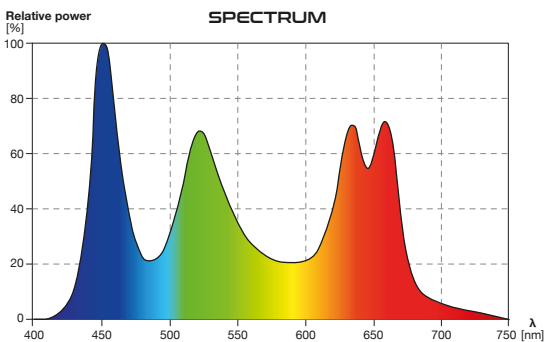

# SKYLIGHT MID-30 INTENSE SKYLIGHT MID-30R INTENSE

MID-30R

MID-30

Bring more **color**  
to your **planted** vivarium!

## FEATURES

LOW HEAT

INTENSE COLORS

PHOTOSYNTHETICALLY ACTIVE RADIATION

DIMMABLE

The **SKYLIGHT MID-30 INTENSE** and **SKYLIGHT MID-30R INTENSE** (rack version) lamps were designed in a very different way, than other vivarium/terrarium dedicated lighting products. Majority of available vivarium lamps are oriented around high brightness. In some more advanced lamps like SKYLIGHT PRO, brightness is somewhat compromised for high color rendering index (CRI). In MID-30 and MID-30R INTENSE both mentioned above parameters are compromised to achieve one ultimate goal - vivid, intense colors. Large portion of deep red light in the spectrum triggers phytochromes of plants to produce colorful protective pigments, while RGB based spectrum of the lamp allows the user to see his planted terrarium with deeper, more intense coloration. Additionally the side glaring has been brought to the minimum in this product making looking on your vivarium a pure pleasure!

## PARAMETERS

|                    |         |
|--------------------|---------|
| Power rating:      | 9,6 W   |
| Luminous flux:     | 800 lm  |
| Color temperature: | 7000 K  |
| CRI:               | 70      |
| Voltage rating:    | 12 V DC |
| Current rating:    | 800 mA  |