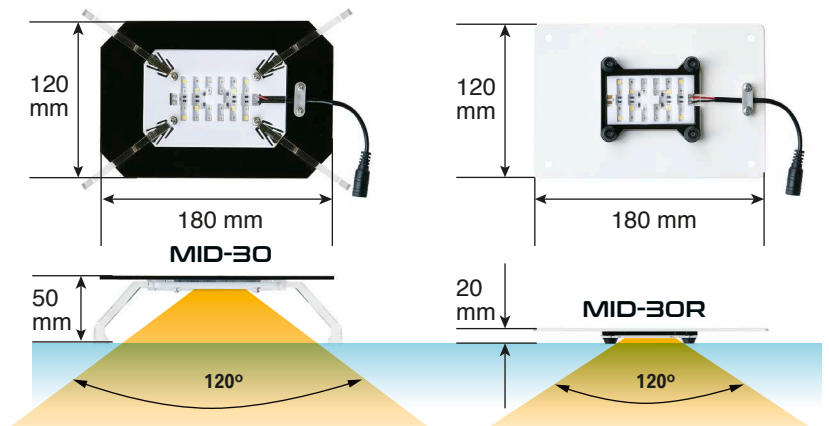

## FEATURES

LOW HEAT

INTENSE COLORS

PHOTOSYNTHETICALLY ACTIVE RADIATION

DIMMABLE

The **SKYLIGHT MID-30 INTENSE** and **SKYLIGHT MID-30R INTENSE** (rack version) lamps were designed in a very different way, than other vivarium/terrarium dedicated lighting products. Majority of available vivarium lamps are oriented around high brightness. In some more advanced lamps like SKYLIGHT PRO, brightness is somewhat compromised for high color rendering index (CRI). In MID-30 and MID-30R INTENSE both mentioned above parameters are compromised to achieve one ultimate goal - vivid, intense colors. Large portion of deep red light in the spectrum triggers phytochromes of plants to produce colorful protective pigments, while RGB based spectrum of the lamp allows the user to see his planted terrarium with deeper, more intense coloration. Additionally the side glaring has been brought to the minimum in this product making looking on your vivarium a pure pleasure!

## PARAMETERS

|                    |         |
|--------------------|---------|
| Power rating:      | 9,6 W   |
| Luminous flux:     | 800 lm  |
| Color temperature: | 7000 K  |
| CRI:               | 70      |
| Voltage rating:    | 12 V DC |
| Current rating:    | 800 mA  |