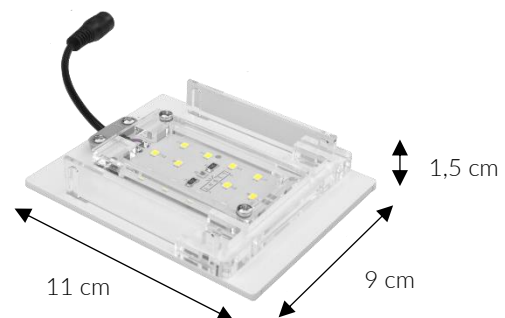

JUNGLESKY LINE - LAM022

SKYLIGHT TINY RV

JUNGLESKY LINE - LAM023

FEATURES

TRUE COLOURS

PHOTOSYNTHETICALLY ACTIVE RADIATION

WIDE BEAM OR FOCUSING OPTICS

The SKYLIGHT TINY RH/RV lamps were designed for vivariums equipped with a glass top. Lamps were designed for terrariums with living plants. The spectrum of light emitted by these lamps is suitable for the proper photosynthesis process, making these products suitable for growing even the most demanding plant species. SKYLIGHT TINY RH/RV are offered as set of 1 up to 8 independent lamps, and are suitable for several smaller vivariums or one larger enclosure with a width up to 150 cm and height up to 100 cm depending on the setup.

Spectrum SKYLIGHT TINY RH

Spectrum SKYLIGHT TINY RV

PARAMETERS

Power rating:	6 W
Luminous flux:	680 lm (RH), 620 lm (RV)
Colour temperature:	6000 K (RH), 6300 K (RV)
CRI:	89 (RH), 94 (RV)
Voltage rating:	12 V DC
Current rating:	500 mA
Cord length:	1,2 m
Beam angle:	120° (RH), 60° (RV)

Dimensions:

CONFIGURATION

Set		Recommended terrarium dimensions for SKYLIGHT TINY RH W x D x H [cm]	Recommended terrarium dimensions for SKYLIGHT TINY RV W x D x H [cm]	Power supply
 x1		25 x 25 x 40	20 x 20 x 60	12V/ 1 A 
 x2		50 x 40 x 50	30 x 30 x 60	12V/ 3 A 
 x3		60 x 45 x 60	40 x 40 x 70	12V/ 3 A 
 x4		90 x 50 x 60 or 2 terrariums 50 x 40 x 50	50 x 50 x 80 or 2 terrariums 30 x 30 x 60	12V/ 3 A 
 x5		120 x 50 x 60	55 x 55 x 80	12V/ 5 A 
 x6		130 x 60 x 60	60 x 60 x 90	12V/ 5 A 
 x7		140 x 60 x 70	65 x 65 x 100	12V/ 5 A 
 x8		150 x 60 x 80 or 4 terrariums 50 x 40 x 50	70 x 70 x 100 or 4 terrariums 30 x 30 x 60	12V/ 5 A 