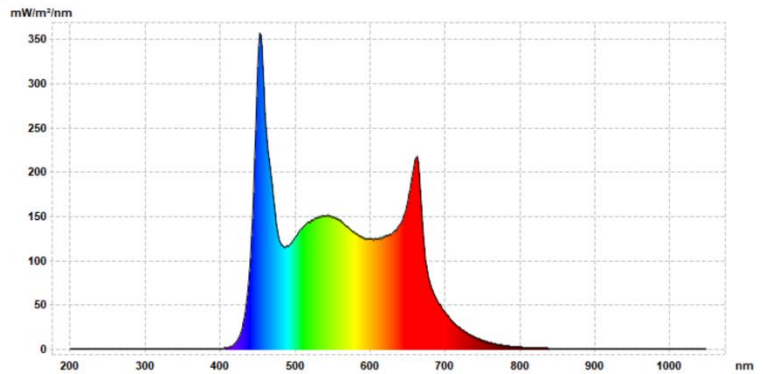

JUNGLESKY LINE - LAM022

SKYLIGHT TINY RV

JUNGLESKY LINE - LAM023

FEATURES

TRUE COLOURS

PHOTOSYNTHETICALLY ACTIVE RADIATION

WIDE BEAM OR FOCUSING OPTICS

The SKYLIGHT TINY RH/RV lamps were designed for vivariums equipped with a glass top. Lamps were designed for terrariums with living plants. The spectrum of light emitted by these lamps is suitable for the proper photosynthesis process, making these products suitable for growing even the most demanding plant species. SKYLIGHT TINY RH/RV are offered as set of 1 up to 8 independent lamps, and are suitable for several smaller vivariums or one larger enclosure with a width up to 150 cm and height up to 100 cm depending on the setup.

Spectrum SKYLIGHT TINY RH

Spectrum SKYLIGHT TINY RV

PARAMETERS

Power rating:	6 W
Luminous flux:	680 lm (RH), 620 lm (RV)
Colour temperature:	6000 K (RH), 6300 K (RV)
CRI:	89 (RH), 94 (RV)
Voltage rating:	12 V DC
Current rating:	500 mA
Cord length:	1,2 m
Beam angle:	120° (RH), 60° (RV)