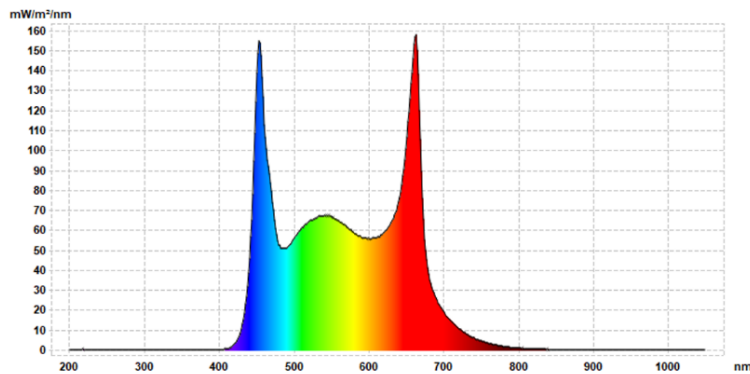

JUNGLESKY LINE - LAM022

SKYLIGHT TINY RV

JUNGLESKY LINE - LAM023

FEATURES

TRUE COLOURS

PHOTOSYNTHETICALLY ACTIVE RADIATION

WIDE BEAM OR FOCUSING OPTICS

The SKYLIGHT TINY RH/RV lamps were designed for vivariums equipped with a glass top. Lamps were designed for terrariums with living plants. The spectrum of light emitted by these lamps is suitable for the proper photosynthesis process, making these products suitable for growing even the most demanding plant species. SKYLIGHT TINY RH/RV are offered as set of 1 up to 8 independent lamps, and are suitable for several smaller vivariums or one larger enclosure with a width up to 150 cm and height up to 100 cm depending on the setup.

Spectrum SKYLIGHT TINY RH

Spectrum SKYLIGHT TINY RV

PARAMETERS

Power rating:	6 W
Luminous flux:	680 lm (RH), 620 lm (RV)
Colour temperature:	6000 K (RH), 6300 K (RV)
CRI:	89 (RH), 94 (RV)
Voltage rating:	12 V DC
Current rating:	500 mA
Cord length:	1,2 m
Beam angle:	120° (RH), 60° (RV)