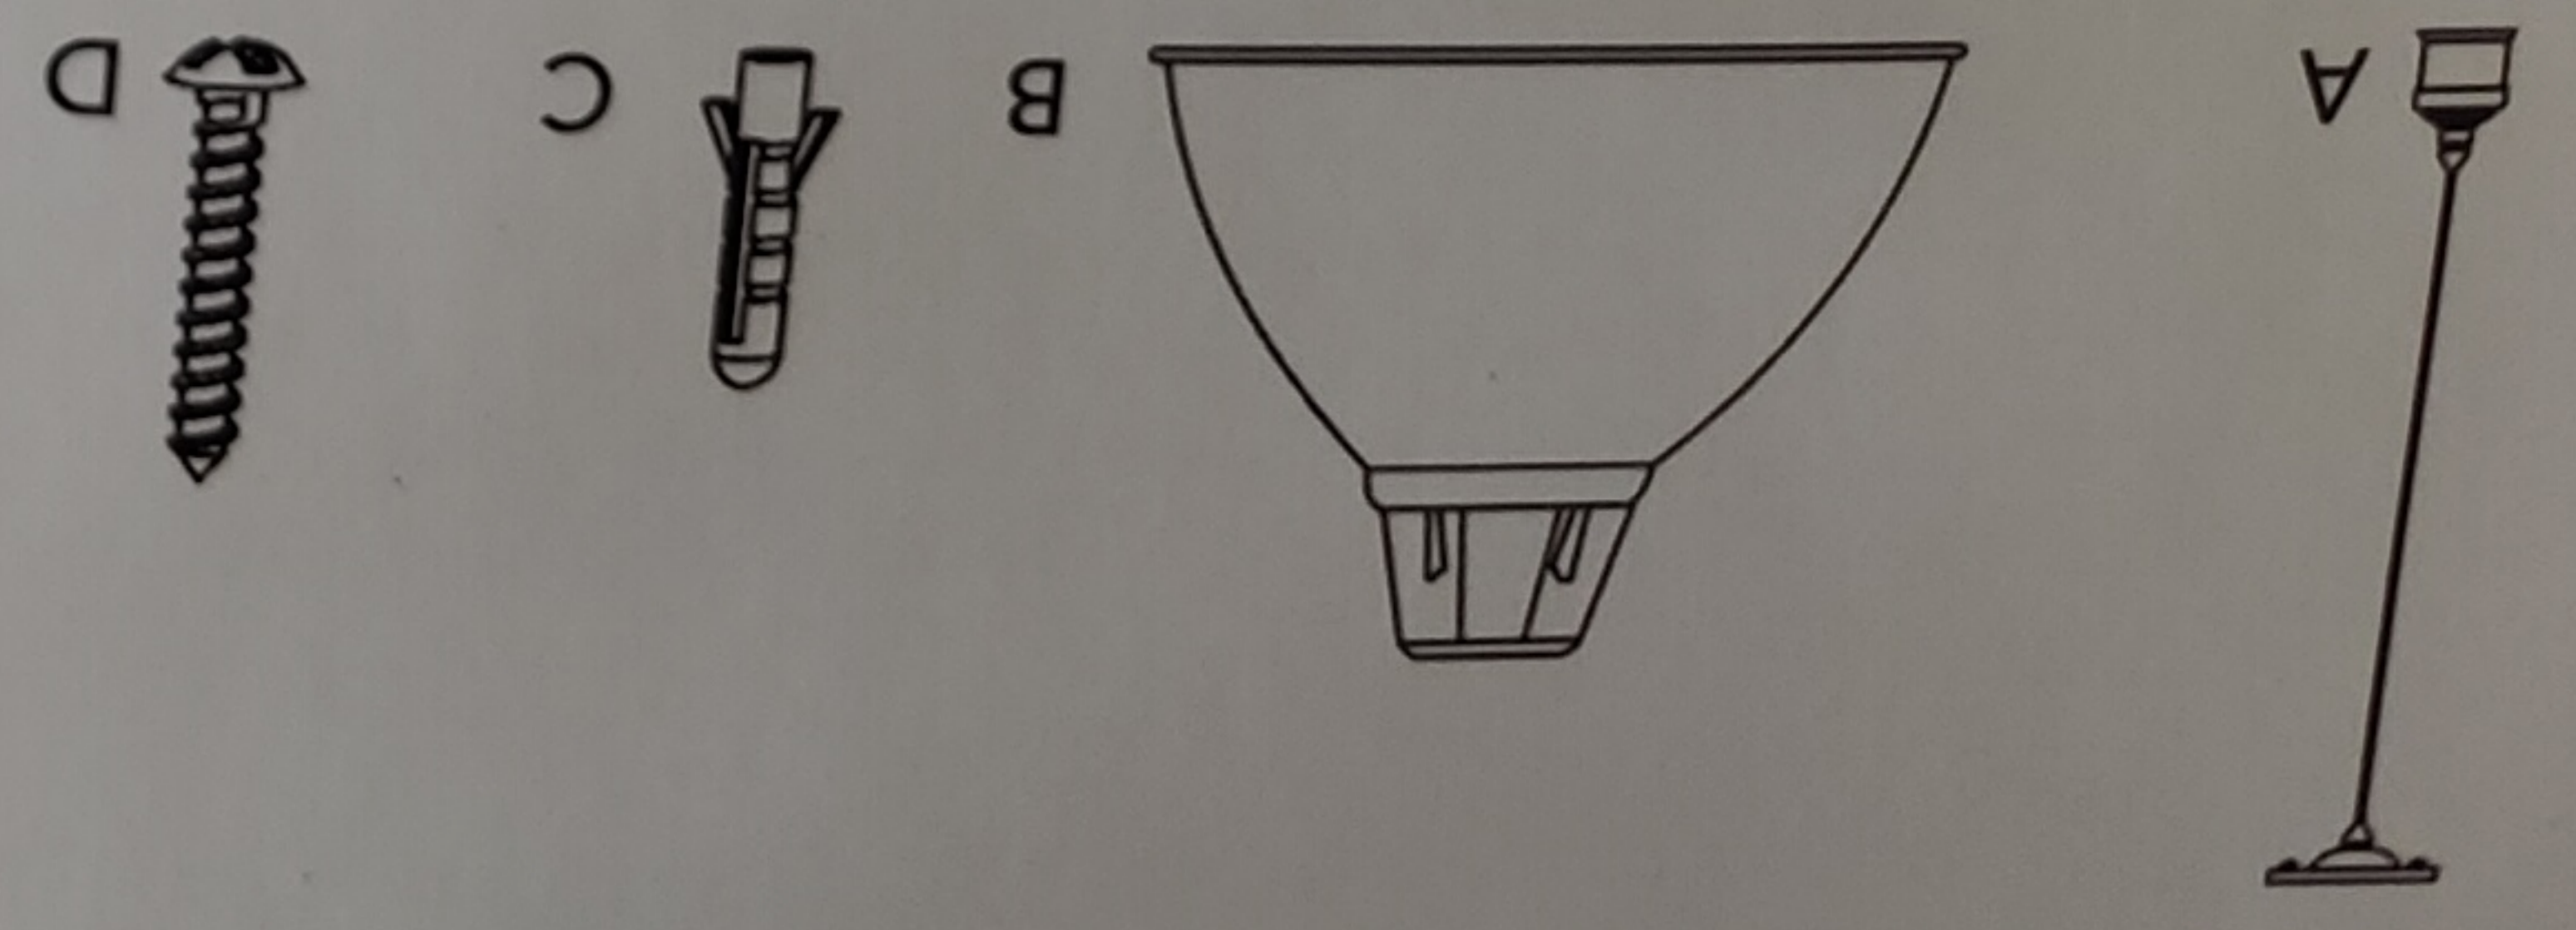

7.

• Please read through these instructions carefully before installation
 • This fitting is for indoor use only

Parts & Hardware

- A Fixture body with wire (1)
- B Shade (1)
- C Wall Expansion particle (2)
- D Self-Tapping screw (2)

• Please read through these instructions carefully before installation
 • This fitting is for indoor use only

Parts & Hardware

- A Fixture body with wire (1)
- B Shade (1)
- C Wall Expansion particle (2)
- D Self-Tapping screw (2)