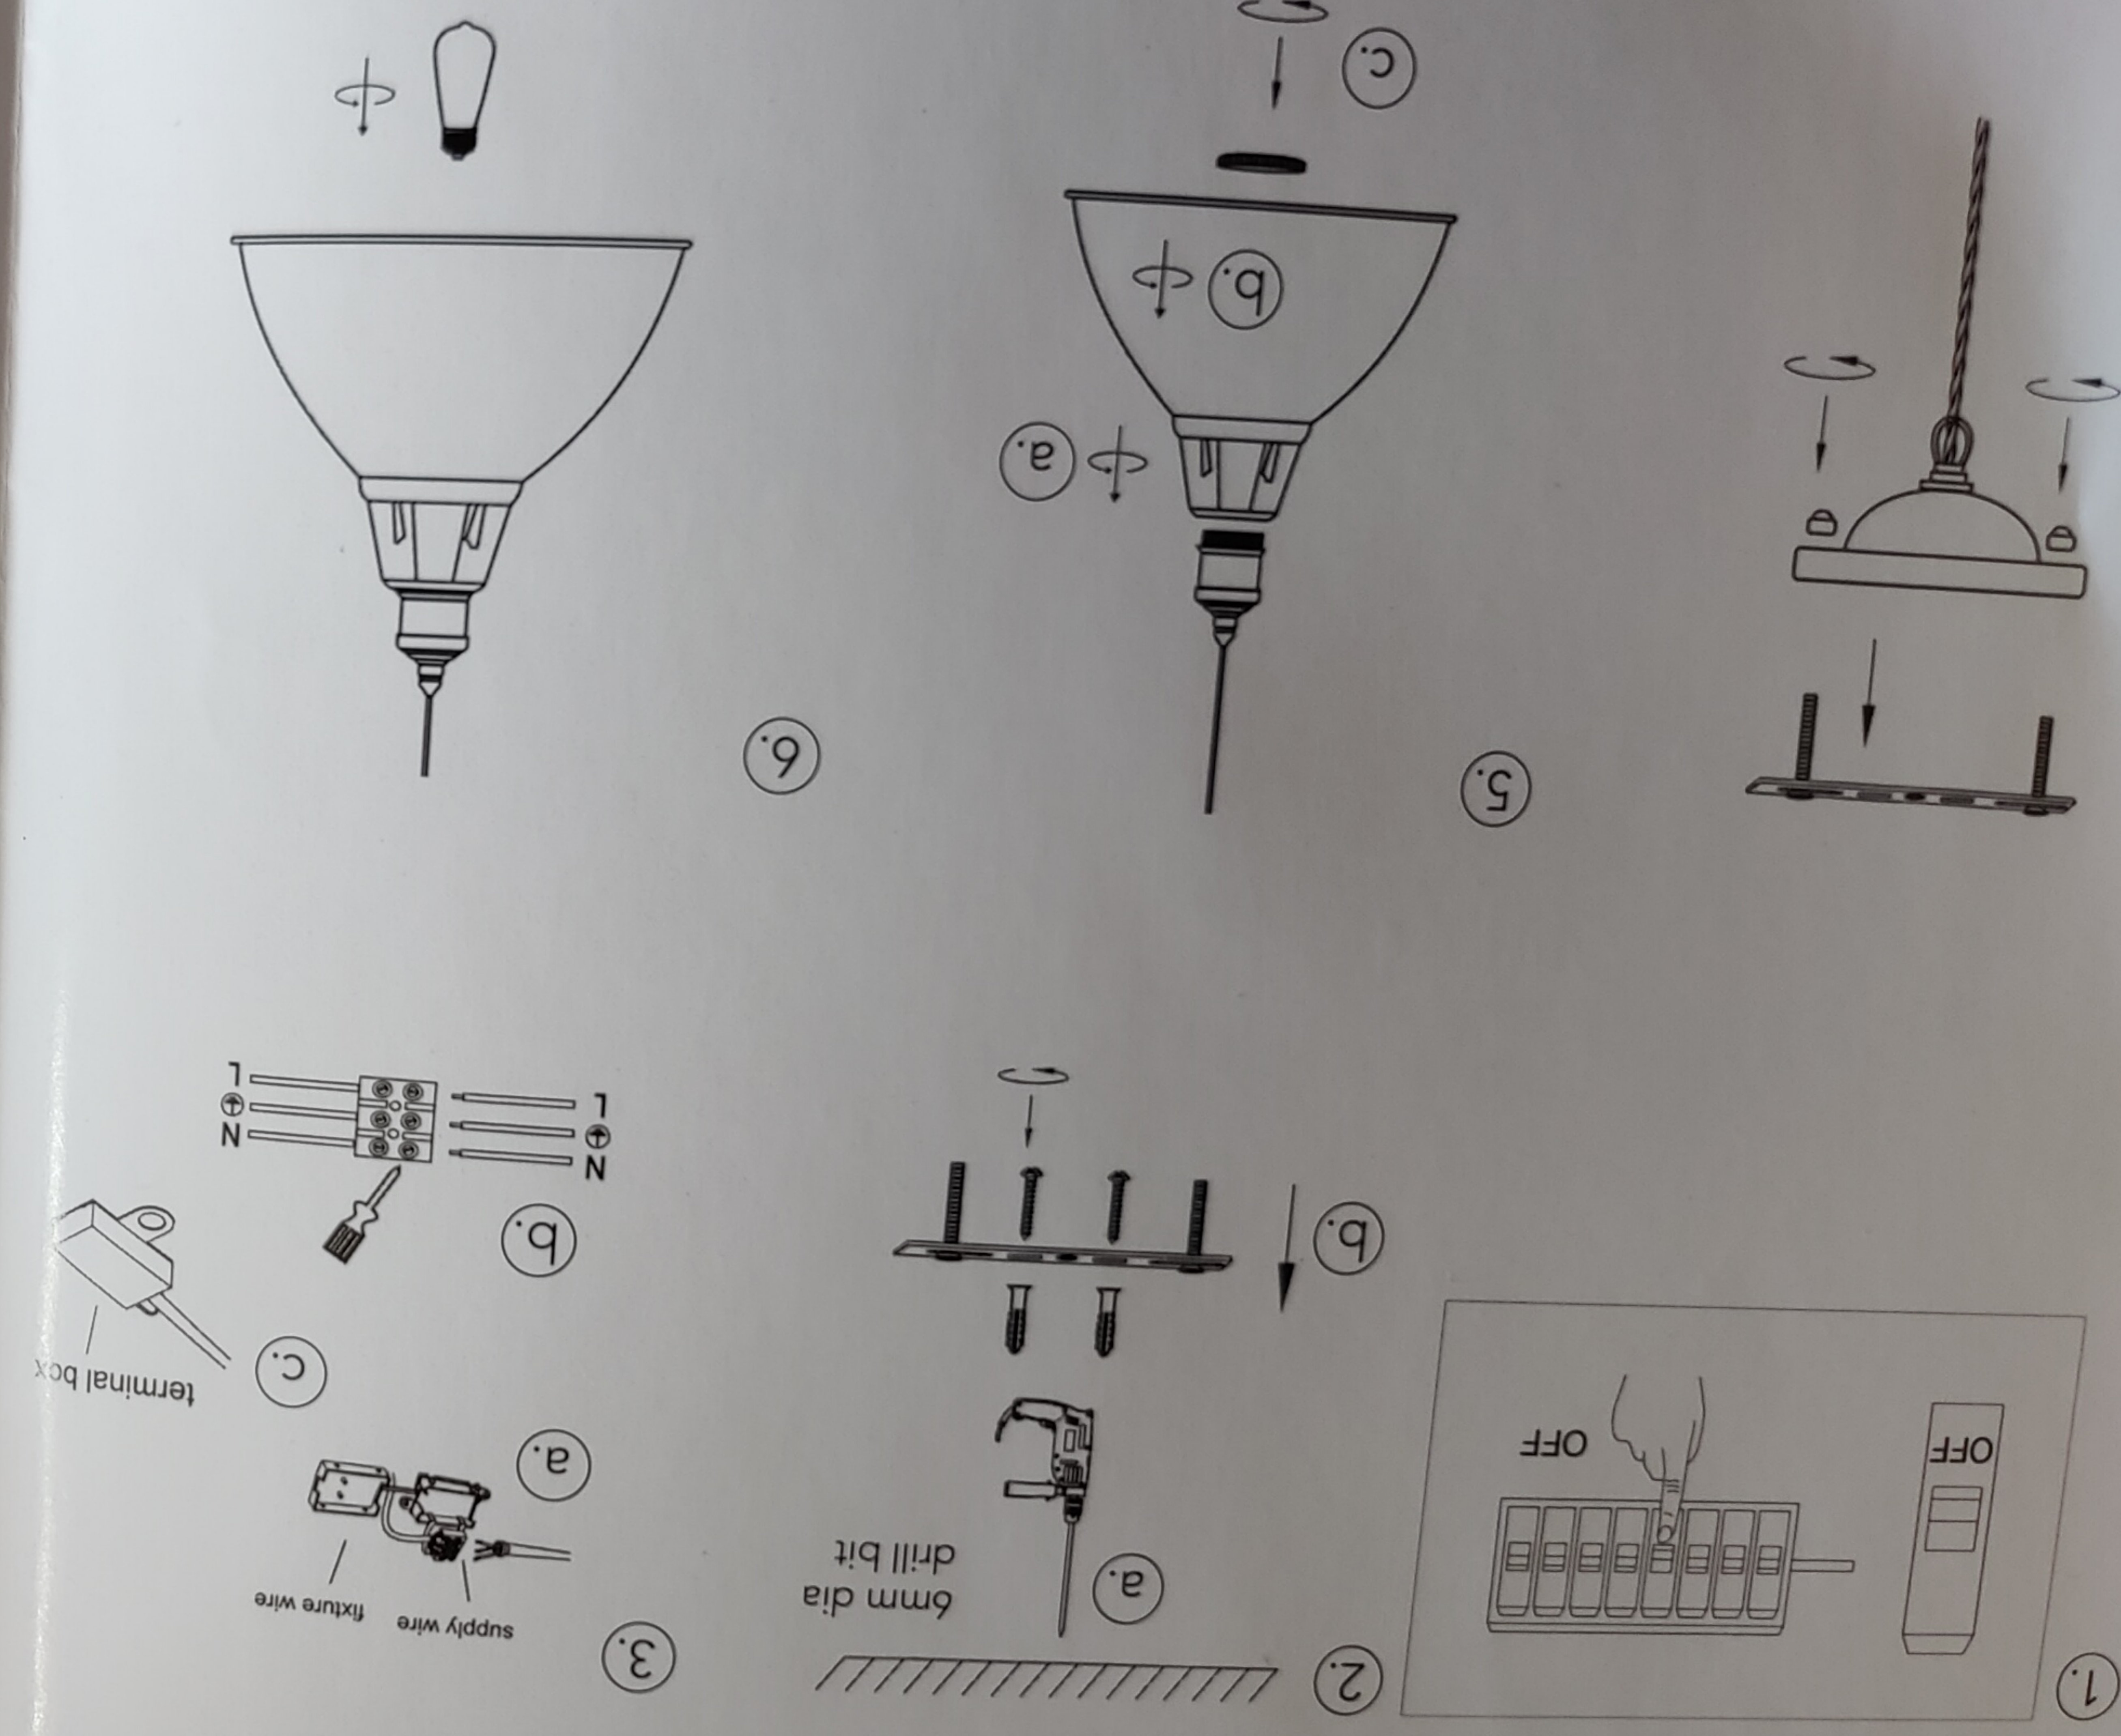

7.

• Please read through these instructions carefully before installation
 • This fitting is for indoor use only

Parts & Hardware

- A Fixture body with wire (1)
- B Shade (1)
- C Wall Expansion particle (2)
- D Self-Tapping screw (2)

• Please read through these instructions carefully before installation
 • This fitting is for indoor use only

Parts & Hardware

- A Fixture body with wire (1)
- B Shade (1)
- C Wall Expansion particle (2)
- D Self-Tapping screw (2)