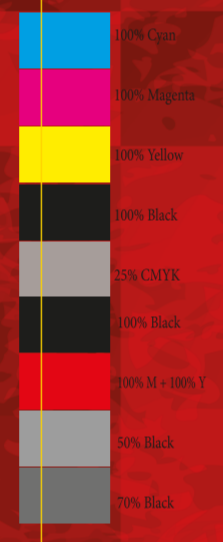

- Includes USB, SD, CD, MP3 and MP4 files
- CDs and CD-R/Ws
- DAB screen mount antenna (see through)
- External handfree microphone for optimal sound and less environmental noise
- Protecting buttons stickers

**CALIBER EUROPE BV • Kontakt: 0 - 4624 46 Veen • The Netherlands
WWW.CALIBEREUROPE.COM**

RCD 120DAB-BT

INCLUDED:

- External handfree microphone
- Antenna with screen clamp (1) and 2mm diameter screen hole (2)
- Protecting buttons stickers
- CD-MP3 and MP4 playback
- 15-pin stereo jack
- Antenna Bluetooth® Technology
- Handfree cable external microphone
- DAB+ FM tuner (once active) screen mount antenna
- RDS EFM function
- DAB 2-band preset equalizer
- RCA output
- Din-150 connector

FUNCTIONS:

- FM/AM tuner
- MP3 playback
- MP4 playback
- USB playback
- SD playback
- CD playback
- Bluetooth®
- 2-band preset equalizer
- RDS EFM function
- DAB 2-band preset equalizer
- DAB 2-band preset equalizer
- Din-150 connector

DO NOT OPEN THE FRONT PANEL

RECYCLING INFORMATION:

This product and its packaging are made of materials that are 100% recyclable. The manufacturer is not responsible for the disposal of the product. Please dispose of the product in accordance with the instructions on the packaging.

RCD 120DAB-BT
CAR RADIO WITH DAB+/FM TUNER,
CD/USB/SD, AUX-INPUT AND
BLUETOOTH® WIRELESS TECHNOLOGY