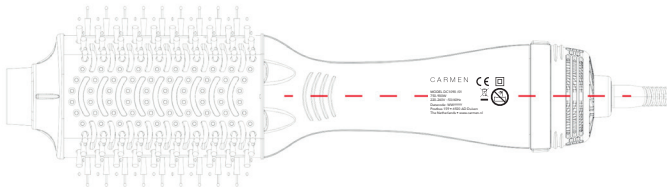

40mm

CARMEN

MODEL DC1090 /01

750-900W

220-240V ~50-60Hz

Datecode: WWYYYY

Postbus 159 • 6920 AD Duiven

The Netherlands • www.carmen.nl

PMS10136C

CARMEN
Hair Dryer Brush DC1090