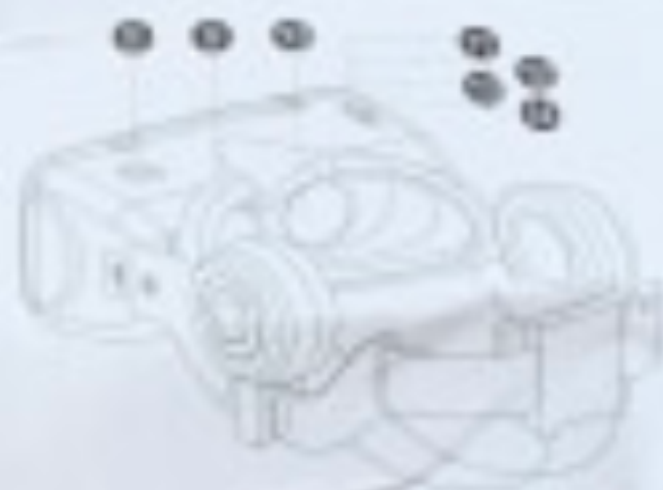

# VR SHINECON

VIRTUAL REALITY GLASSES

OPEN your VR APP

WAVE your smartphone over the box

ALIGN QR CODE with the QR Reader

ENJOY your VR

1. Main Lens
2. Programmable Activity
3. Positioner Adjustment
4. Intercom Headset
5. Microphone
6. Sub-headset
7. Removable Cover Pad

8. 7.5mm USB-A Adapter
9. Leather Ear Strap
10. Removable Lens
11. Volume +
12. Volume -
13. Volume
14. Remote Controller

HD lens aspherical lens  
Diameter 42mm

Field of view 90°-100°

IPD adjustable 58-65mm

Head Size 21.4cm

Compatible with all smartphones  
(IOS and Android systems platform)  
Height 4.7 inch-6.5 inch

Supports glasses wearing

Eye Relief

20mm padding

Experience virtual reality in a simple, fun, and affordable way.  
Just snap your phone into Shinecon VR and you're in virtual reality.  
It's easy to transport yourself with Shinecon VR.  
Whether you want to play a game, take a virtual vacation,  
or watch a movie, the possibilities with Shinecon VR are endless.