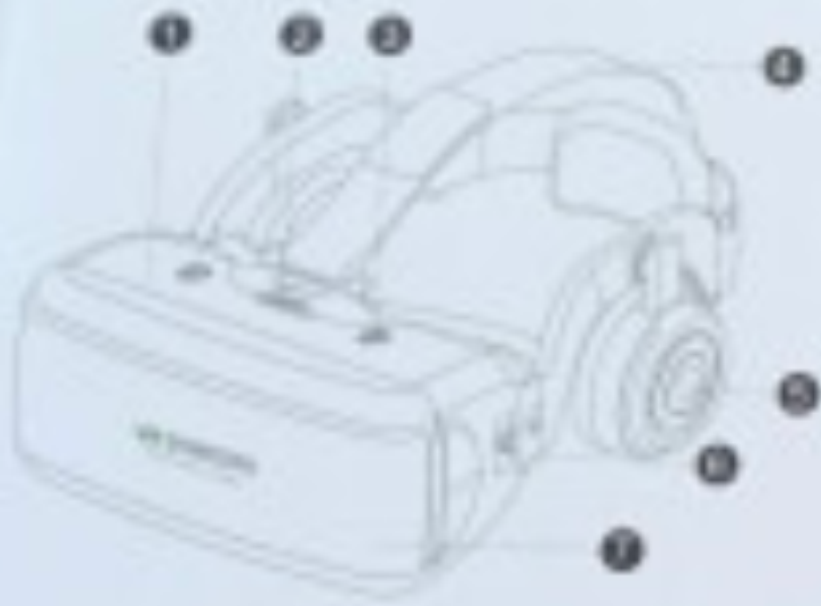

# VR SHINECON

VIRTUAL REALITY GLASSES

OPEN your VR APP

WAVE your smartphone over the box

ALIGN QR CODE with the QR Reader

ENJOY your VR

1. Main Lens
2. Programmable Activity
3. Positioner Adjustment
4. Intercom Headset
5. Microphone
6. Sub-headset
7. Removable Cover Pad

8. 7.5mm USB-A Adapter
9. Leather Ear Strap
10. Removable Lens
11. Volume +
12. Volume -
13. Volume
14. Remote Controller

HD lens aspherical lens  
Diameter 42mm

Field of view 90°-100°

IPD adjustable 58-65mm

Head Size 21.4cm

Compatible with all smartphones  
(IOS and Android systems platform)  
Height 4.7 inch-6.5 inch

Supports glasses wearing

Eye Relief

20mm padding

Experience virtual reality in a simple, fun, and affordable way.  
Just snap your phone into Shinecon VR and you're in virtual reality.  
It's easy to transport yourself with Shinecon VR.  
Whether you want to play a game, take a virtual vacation,  
or watch a movie, the possibilities with Shinecon VR are endless.